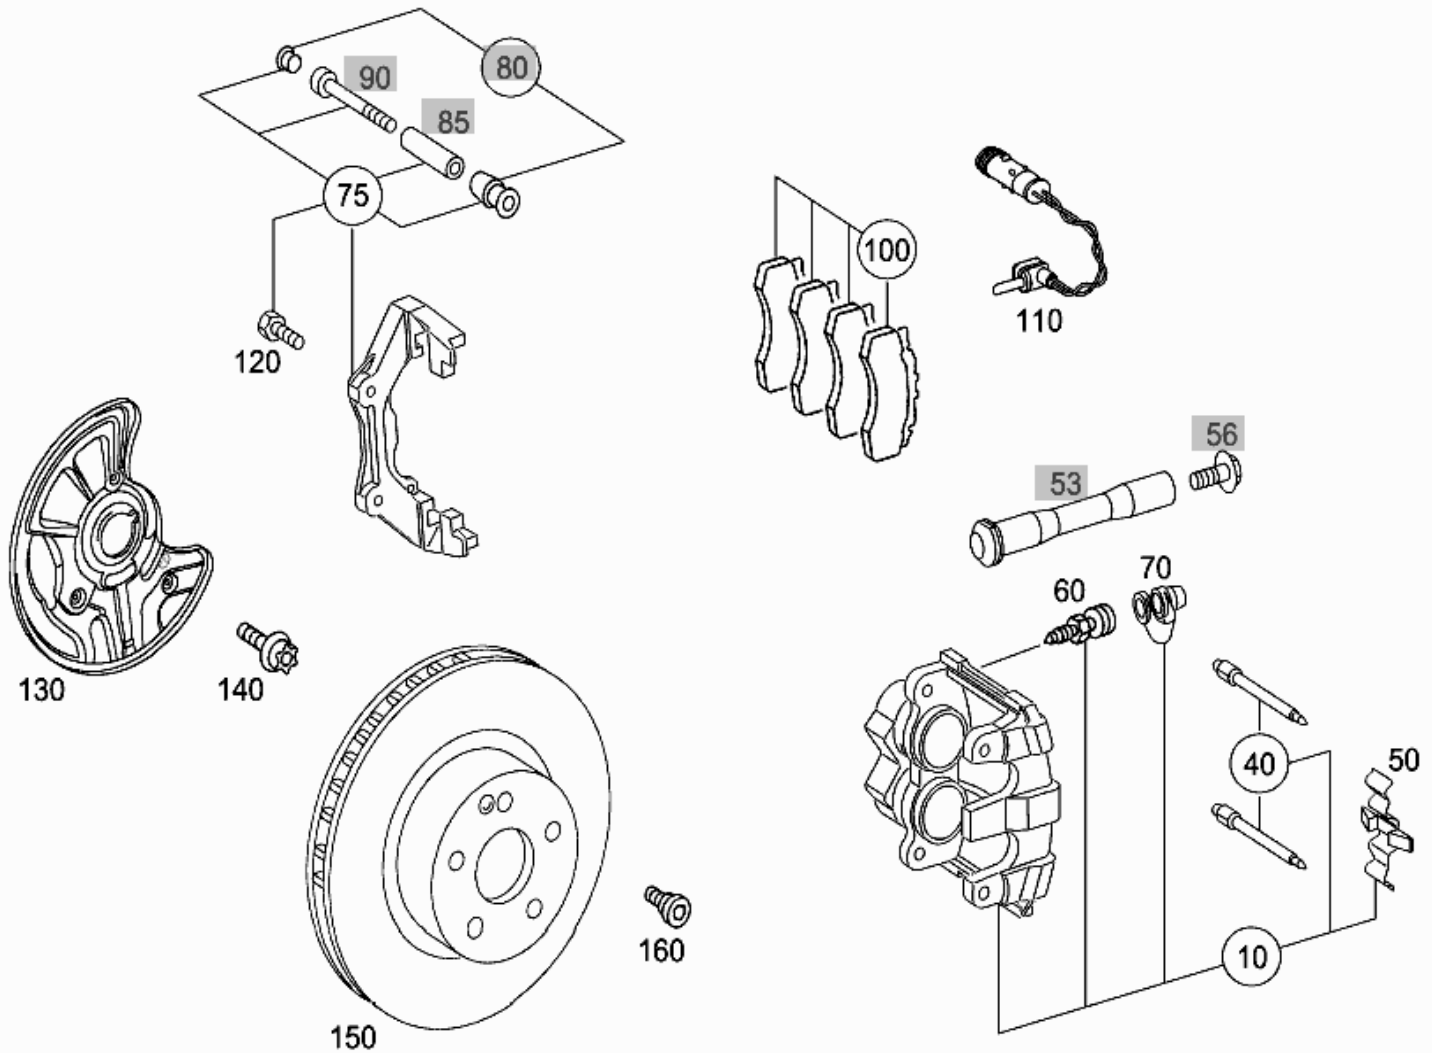

- Parts list -

Mode	MD mode	Mod. des. overview	E SEDAN
FIN/MD	WDB 2110561B386518	Catalog	65H
VIN	WDBUF56X29B386518	Major assembly	
Sales designation	E 350	Major assembly MD	
Assortment class	Car	Group	42 - BRAKES
Market	North America	Subgroup	030 - FRONT WHEEL BRAKE

120	A 124 421 05 71	HEXAGON HEAD BOLT BRAKE CALIPER TO STEER. KNUCKLE, LEFT M12X1.5X35	002
120	A 124 421 05 71	HEXAGON HEAD BOLT BRAKE CALIPER TO STEER. KNUCKLE, RIGHT M12X1.5X35	002
130	A 211 420 01 44	PROTECTIVE PLATE FRONT LEFT	001
130	A 211 420 02 44	PROTECTIVE PLATE FRONT RIGHT	001
140	A 000 421 13 71	BOLT COVER PANEL ON STEERING KNUCKLE LEFT FRONT M6X12	003
140	A 000 421 13 71	BOLT COVER PLATE TO STEERING KNUCKLE FRONT RIGHT M6X12	003
150	A 211 421 08 12	BRAKE DISC FRONT Code: 494  [005] From Chassis: A 870951 From Date: 19/08/2005	002
150	A 230 421 08 12	BRAKE DISC FRONT Code: 950/951/952/P96  [408] ONLY REPLACEABLE BY PAIRS	002
160	A 220 421 01 71	FITTED BOLT BRAKE DISK AT WHEEL HUB, LEFT M8X12	001
160	A 220 421 01 71	FITTED BOLT BRAKE DISK AT WHEEL HUB, RIGHT M8X12	001