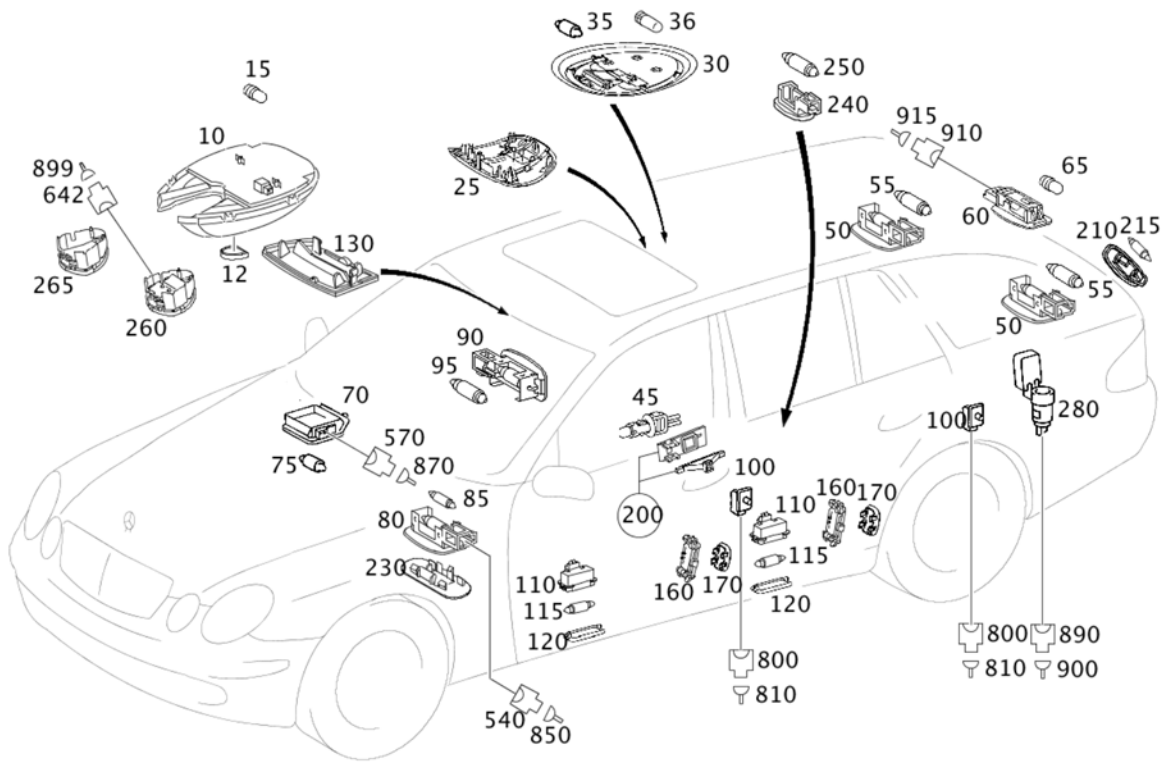

- Parts list -

Mode	BM mode	BM overview	E 320 CDI
VIN/mod. des.	WDB2112261A474317	Catalog	64V
VIN		Group	82 ELECTRICAL SYSTEM
Sales designation		Sub-group	172 INTERIOR LAMPS, PLUG SOCKET IN LOADING COMPARTMENT
Assortment class	PC		
Market			

Copyright 2019-03-21 Daimler AG

Image ID: drawing_B82172000029

Item	Part number	Designation/additional information	Qty
10	A 211 820 54 01 7F94	INTERIOR LAMP ROOF FRONT RAIL Code: (802/803/804/804/805)+(414+882/414+(954/955)/414+(9...	1
10	A 211 820 57 01 7F94	INTERIOR LAMP ROOF FRONT RAIL Code: (802/803/804/804/805)+(414+882/414+(954/955)/414+(9...	1
10	A 211 820 62 01 7F94	INTERIOR LAMP ROOF FRONT RAIL Code: (802/803/804/804/805/806)+(414+882/414+(954/955)/414...	1
10	A 211 820 87 01 7F94	INTERIOR LAMP Code: (802/803/804/804/805/806)+(414+882/414+(954/955)/414...	1