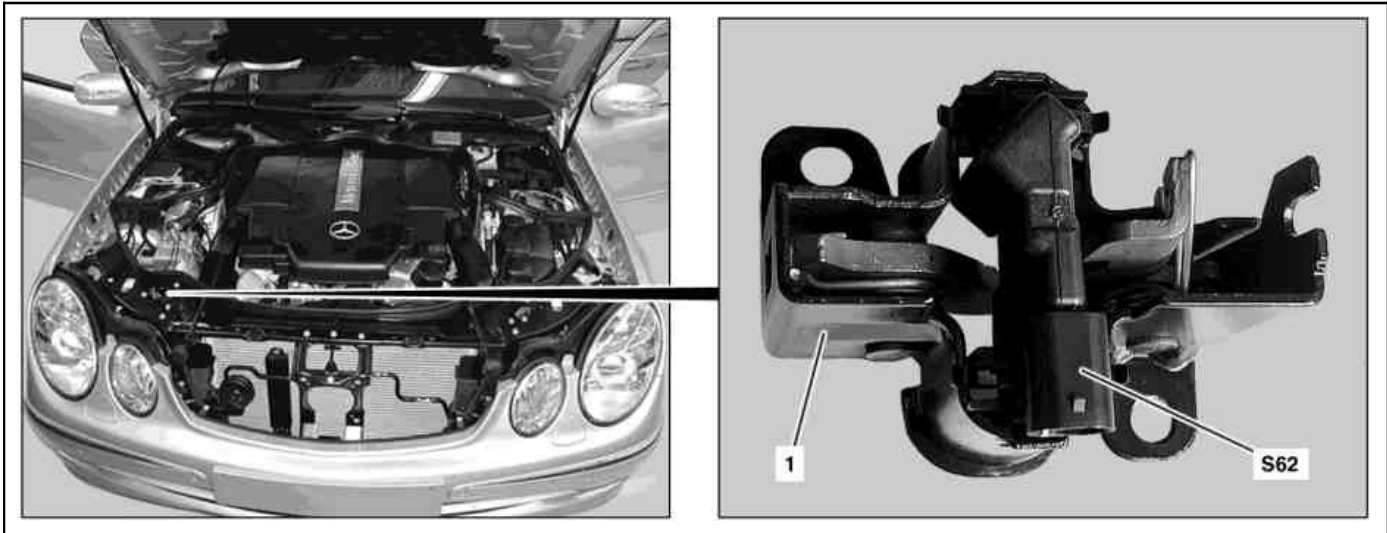

MODEL 211.0 /2 /6 with CODE (551a) Anti-theft alarm system (ATA)

P80.50-2265-08

1 Right engine hood lock

S62 ATA [EDW] hood switch

**Modification notes**

8.1.04	Disconnect/connect ground line on battery		
--------	---	--	--

	Remove/Install		
1	Remove right engine hood lock (1)		AR88.40-P-3200T
2	Unclip ATA engine hood switch (S62) from right engine hood lock (1)		
3	Install in the reverse order		