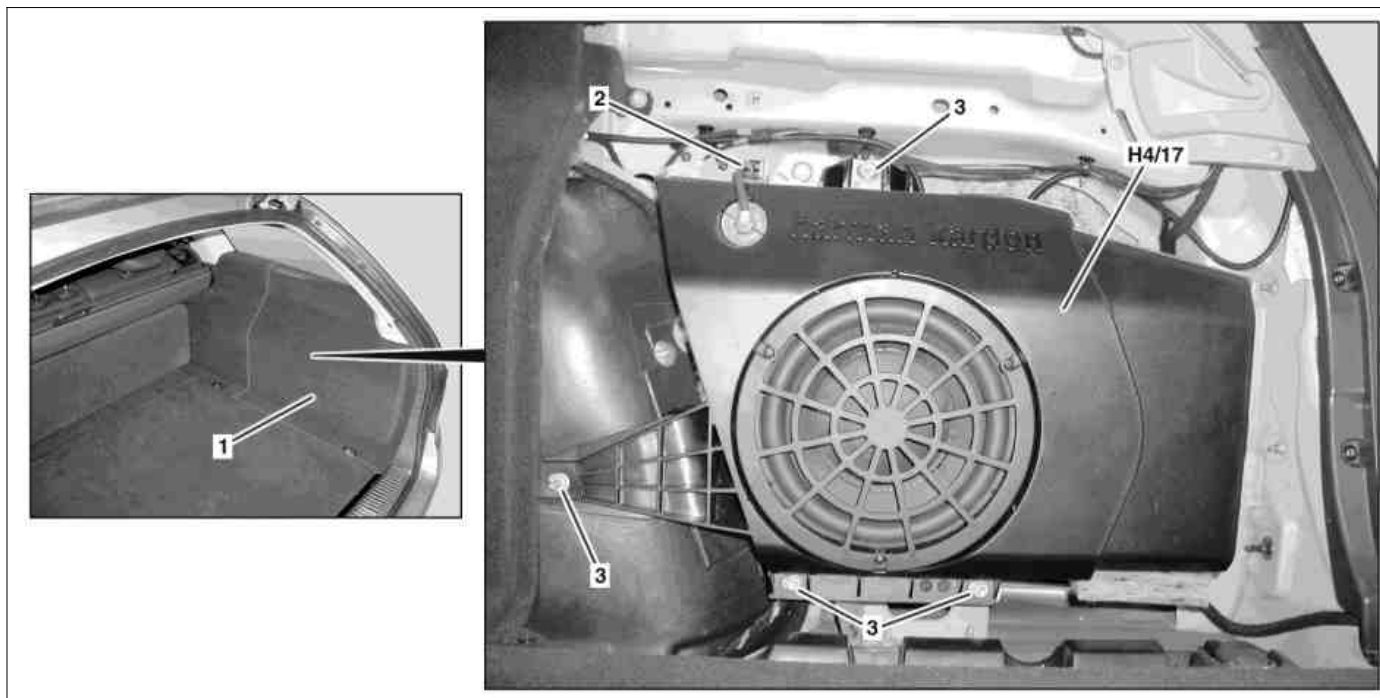

MODEL 211.2 with CODE (810) Sound system

P82.62-2426-09

1 Inner side paneling in cargo space
2 Electrical connector

3 Nuts

H4/17 Bass module speaker

Modification notes

15.1.04	Disconnect ground cable on battery, connect		
---------	---	--	--

	Remove/Install		
1	Remove inner paneling of load compartment (1) on right side		AR68.30-P-1180T
2	Disconnect electric connector (2)		
3	Undo nuts (3) and remove bass module speaker (H4/17)		
4	Install in the reverse order		