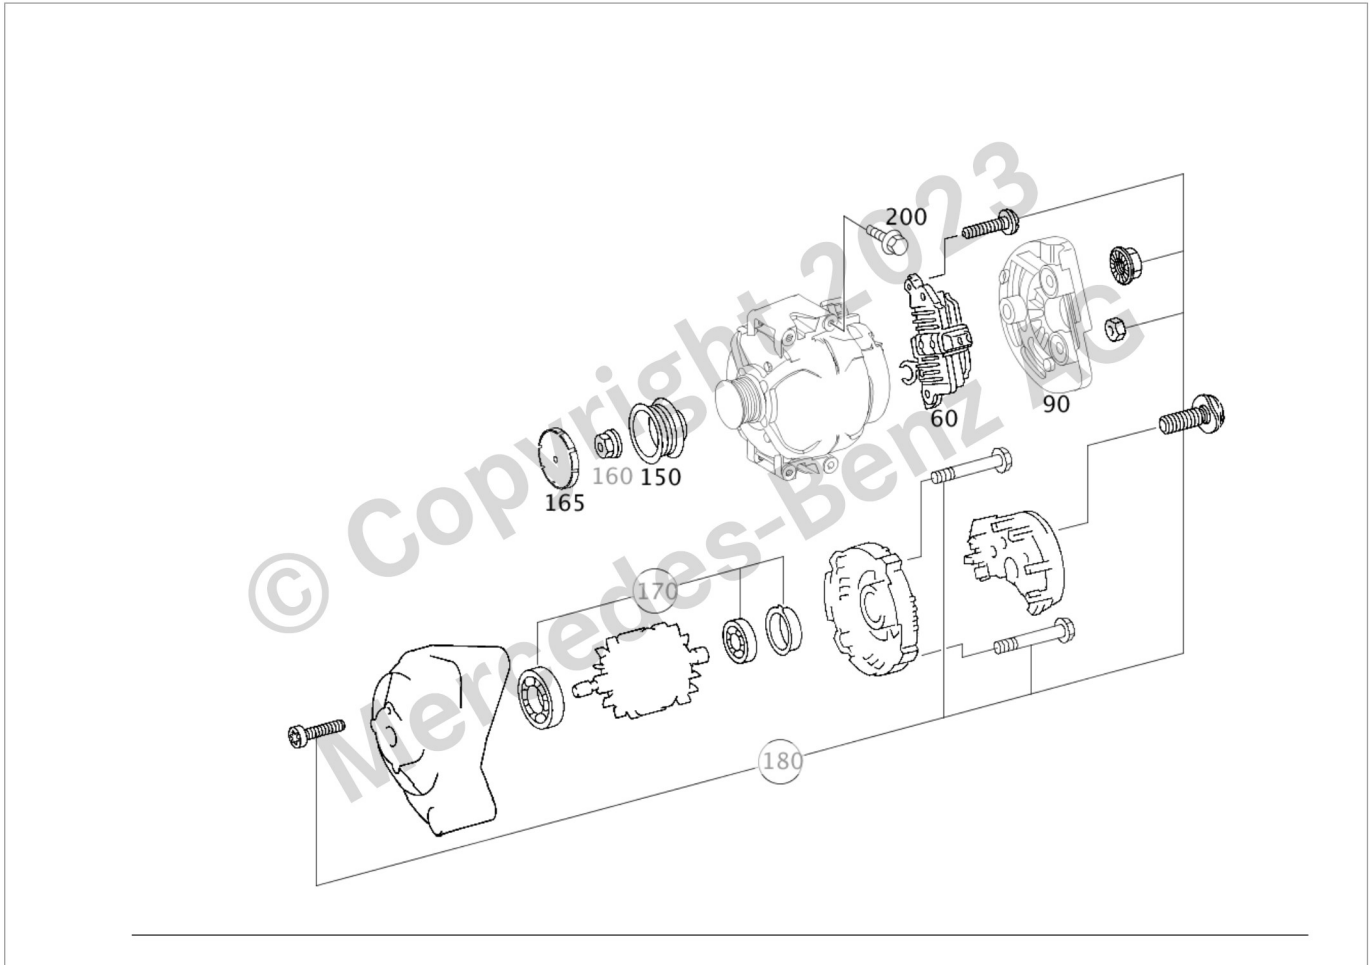

- Parts list -

Vehicle	WDB2110222A898060 (65H)	E 320 CDI	
Color	723 - cubanitsilber metallic	Equipment	831 - Leder anthrazit
Assortment class	PC	Group	54 ELECTRICAL EQUIPMENT AND INSTRUMENTS
Sub-group	026 ALTERNATOR		

Image ID: drawing_B5402600084

Item	Part number	Designation/additional information	Qty
10	A 642 154 04 02 🔧 ↔	ALTERNATOR 14V/180A VALEO 📄 [697] PART IS ONLY OR ALSO SUPPLIED AS RECONDITIONED PART 🏠 Code: M642+-(M005/U43/498);	1
60	A 003 154 64 06 🔧	* REGULATOR SWITCH TO A 642 154 04 02; Valeo 🏠 Code: M642+-(M005/U43/498);	1
90	A 000 154 60 04 🔧	* CAP AT ALTERNATOR TO A 642 154 04 02; Valeo 🏠 Code: M642;	1
150	A 642 150 06 60 🔧	* BELT PULLEY AT ALTERNATOR TO A 642 154 04 02 🏠 Code: M642/M642+(U43/498)+-M005; Replaced by: A 626 150 00 60	1

Parts Information

Item	Part number	Designation/additional information	Qty
150	A 626 150 00 60 	* BELT PULLEY, POLY-V-BELT AT ALTERNATOR TO A 642 154 04 02  Code: M642/M642+(U43/498)+-M005; Replaces: A 642 150 06 60	1
165	A 000 998 65 21 	* COVER CAP PULLEY TO A 642 154 04 02  Code: M642;	1
200	N 910143 008011	HEXALOBULAR BOLT MOUNTING, GENERATOR; M8X90  Code: M642;	4