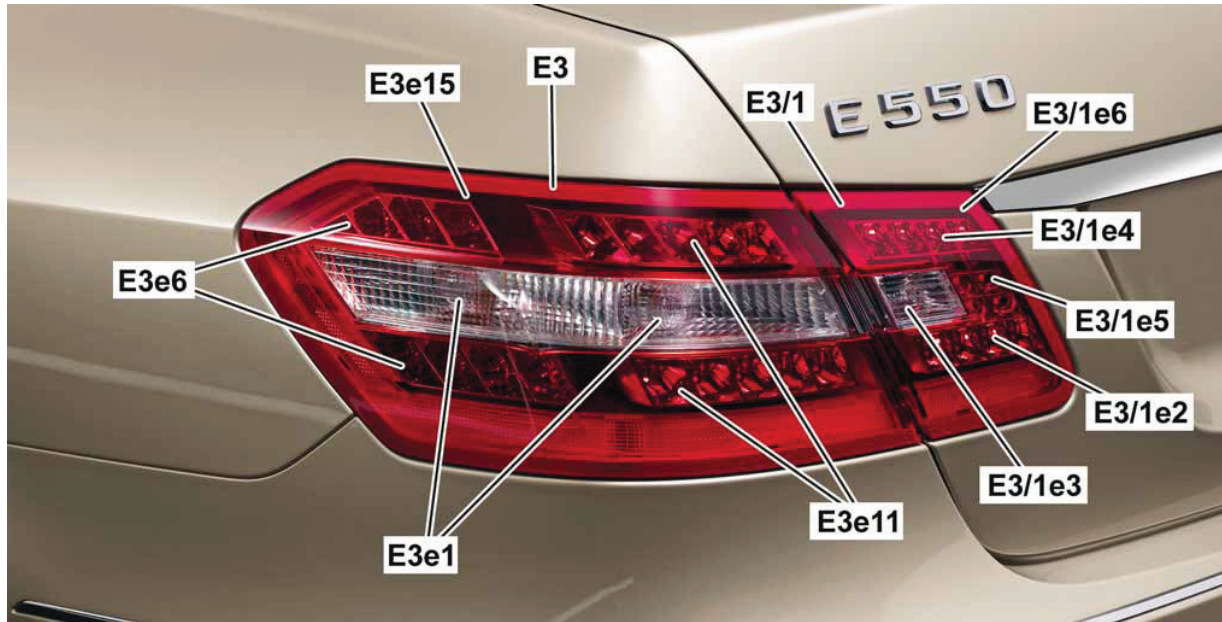

Design of taillamps

P82.10-5976-00

Left taillamp in vehicles with halogen headlamps

P82.10-5977-00

Left taillamp in vehicles with bi-xenon headlamps

- E3 Left rear lamp unit
- E3e1 Left rear turn signal light
- E3e6 Left side marker lamp
- E3e15 Outer left background light
- E3e11 Outer left brake light and taillight

- E3/1 Inner left rear lamp unit
- E3/1e2 Inner left taillight
- E3/1e3 Left backup lamp
- E3/1e4 Inner left brake light and taillight
- E3/1e5 Left rear fog light
- E3/1e6 Inner left background light