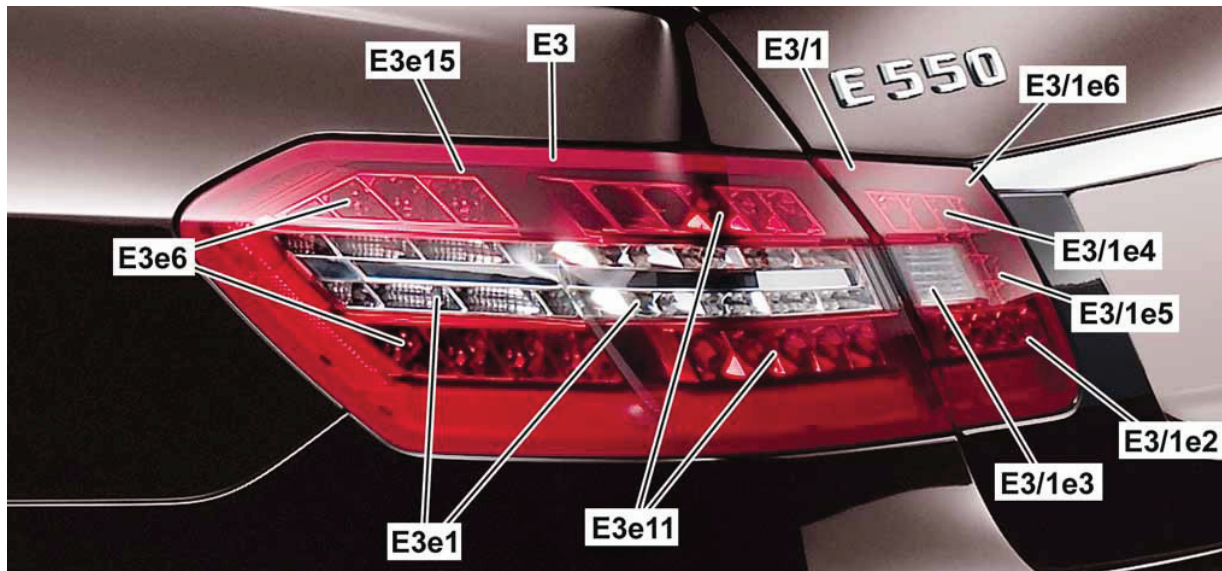

Design of taillamps

P82.10-5976-00

Left taillamp in vehicles with halogen headlamps

P82.10-5977-00

Left taillamp in vehicles with bi-xenon headlamps

- E3 Left rear lamp unit
- E3e1 Left rear turn signal light
- E3e6 Left side marker lamp
- E3e15 Outer left background light
- E3e11 Outer left brake light and taillight

- E3/1 Inner left rear lamp unit
- E3/1e2 Inner left taillight
- E3/1e3 Left backup lamp
- E3/1e4 Inner left brake light and taillight
- E3/1e5 Left rear fog light
- E3/1e6 Inner left background light