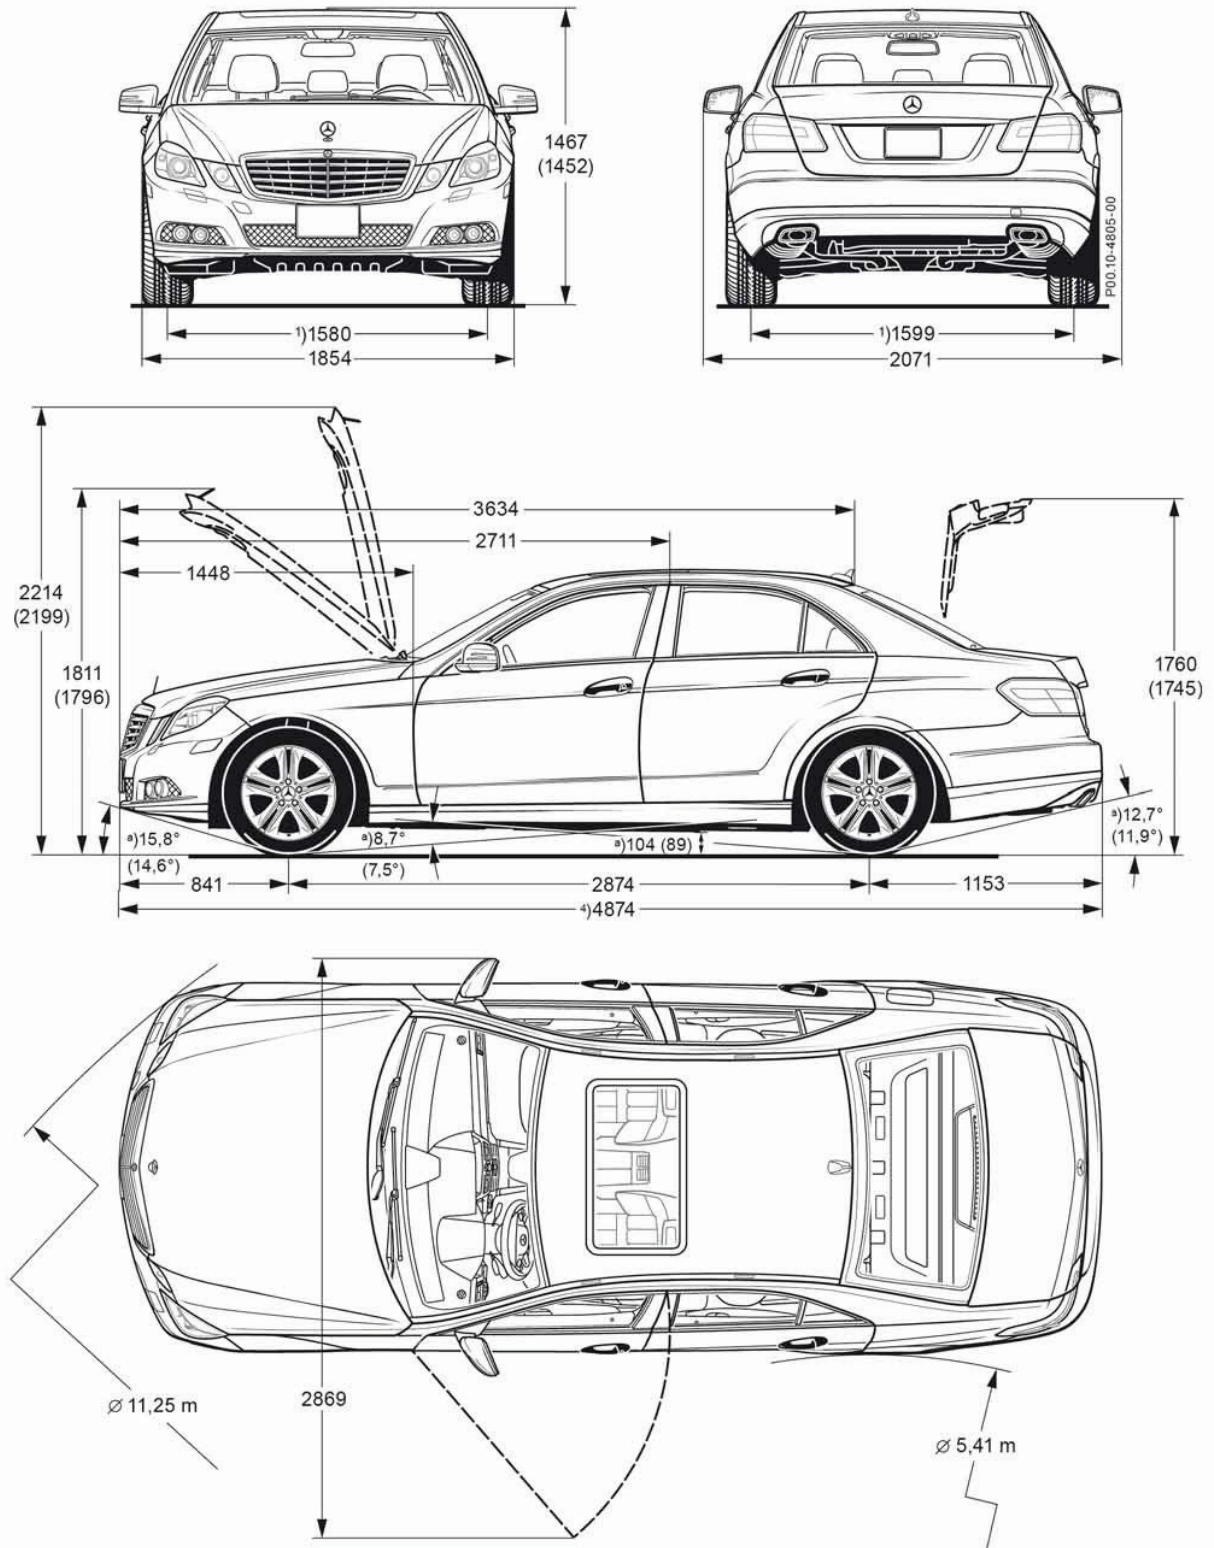

## Dimensions

### Vehicle dimensions (garage dimensions) E 350

Dimensions unloaded

<sup>1)</sup> Loaded with 3 persons of 68 kg each

<sup>4)</sup> Including license plate adapter (6 mm)

<sup>a)</sup> At permissible gross vehicle weight