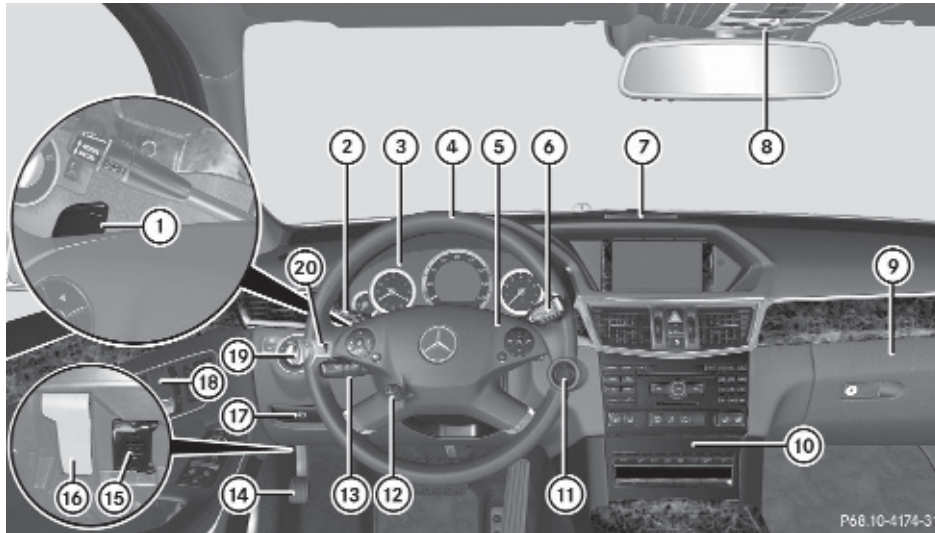

## Cockpit

At a glance

	Function	Page		Function	Page
①	Steering wheel gearshift control	121		KEYLESS-GO start/stop button	86
②	Cruise control lever:		⑫	Steering wheel adjustment stalk	93
	Cruise control	146			
	DISTRONIC PLUS	149	⑬	Combination switch:	
③	Instrument cluster	125		Turn signals	100
④	Multifunction steering wheel	126		Wipers	104
⑤	Horn			High beam	100
⑥	Gear selector lever	115	⑭	Parking brake pedal	113
⑦	Front Parktronic warning indicators	167	⑮	On-board diagnostics (OBD) socket	
⑧	Overhead control panel	33	⑯	Hood lock release	223
⑨	Glove box	201	⑰	Parking brake release	113
⑩	Center console	32	⑱	Door control panel	34
⑪	Starter switch	85	⑲	Exterior lamp switch	97
			⑳	Night View Assist Plus	172