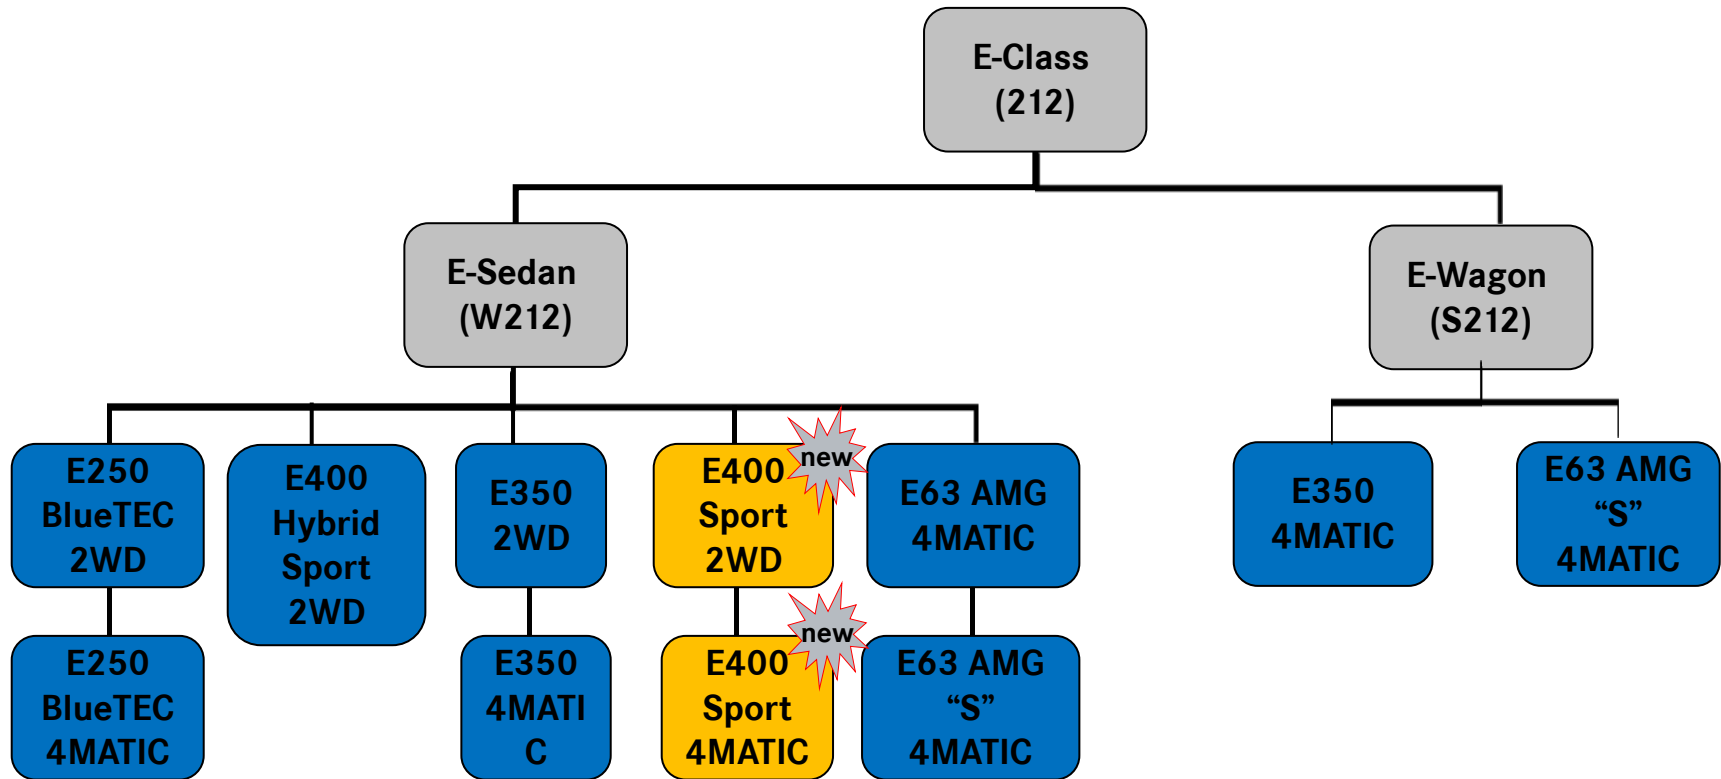

MY15 E-Wagon Portfolio