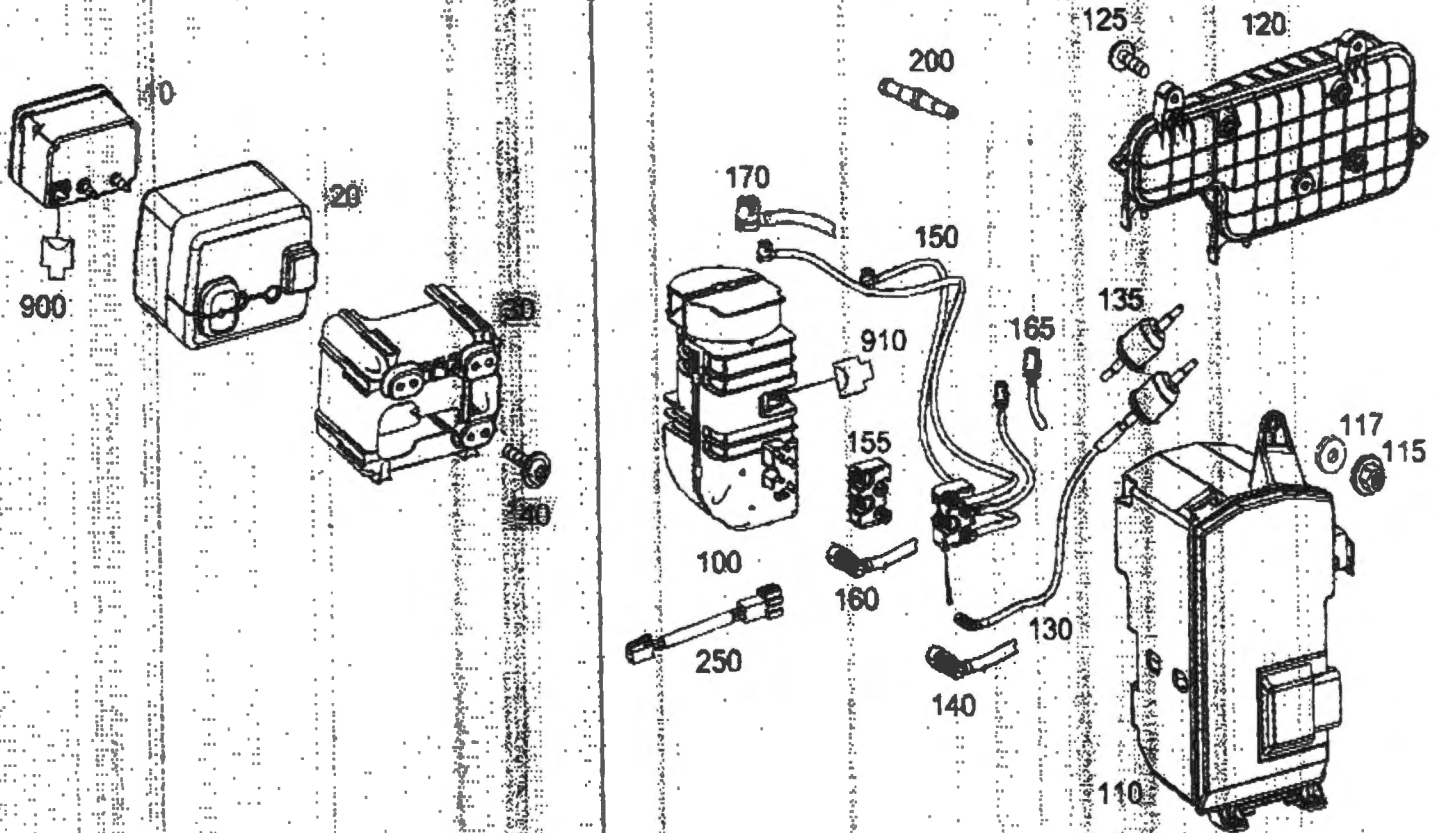

- Picture -

Mode  
FIN/MD  
VIN  
Sales designation  
Assortment class  
Market  
Picture number

MO mode  
WDD 2120771A136542  
WDDHF7MBXAA136542  
E 63 AMG  
Car  
North America  
B6004000040.150409

Mod. des. overview  
Catalog  
Major assembly:  
Major assembly MD  
Group:  
Subgroup

E SEDAN  
D02  
80 - VACUUM SYSTEM / HYDRAULIC SYSTEM  
040 - VACUUM PUMP AND CONNECTOR

914-373-4355