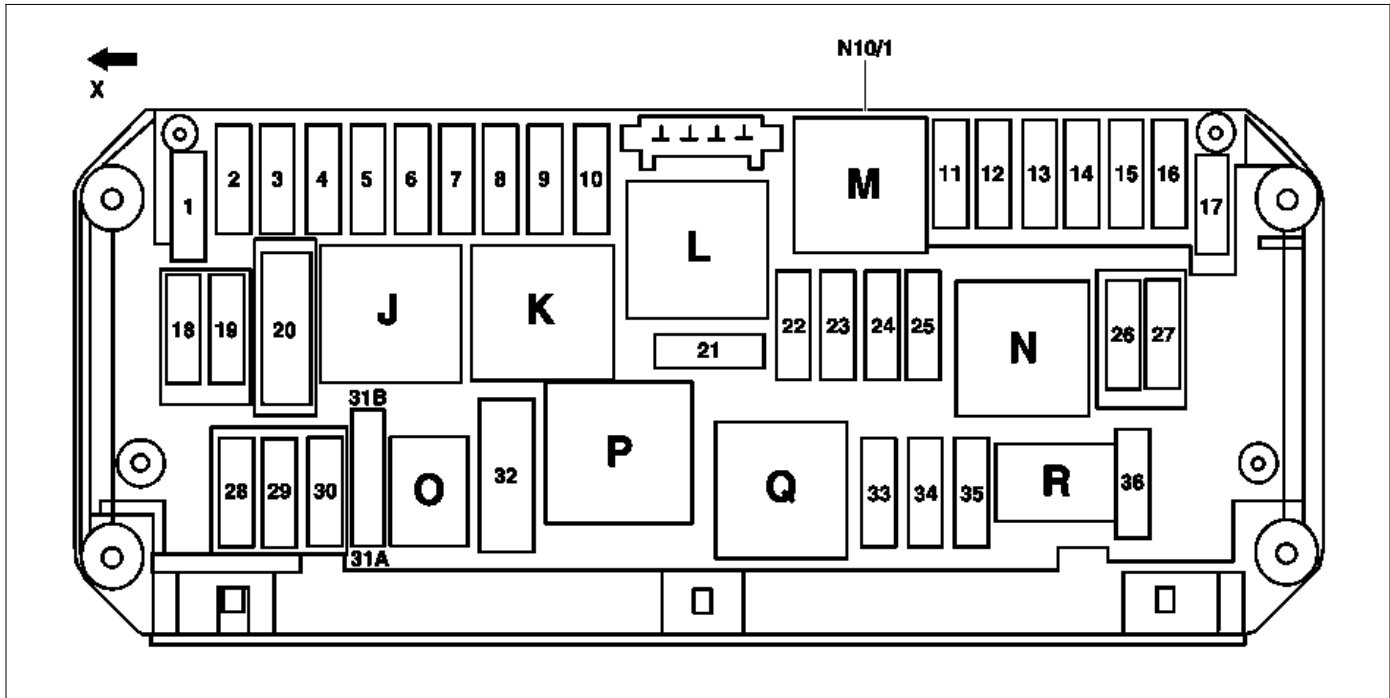

MODEL 212

P54.15-3021-09

N10/1 Front SAM control unit with fuse and relay module X Direction of travel

Slot	Designation
J	● Circuit 15 relay (N10/1kJ)
K	● Circuit 15R relay (N10/1kK)
L	● Wiper park position heater relay (N10/1kL)
M	● Starter circuit 50 relay (N10/1kM)
N	● Engine circuit 87 relay (N10/1kN)
O	● Horn relay (N10/1kO)
P	Valid for engine 272: ● Secondary air injection relay (N10/1kP)
Q	● Transmission oil auxiliary pump relay (N10/1kQ)
R	● Chassis circuit 87 relay (N10/1kR)