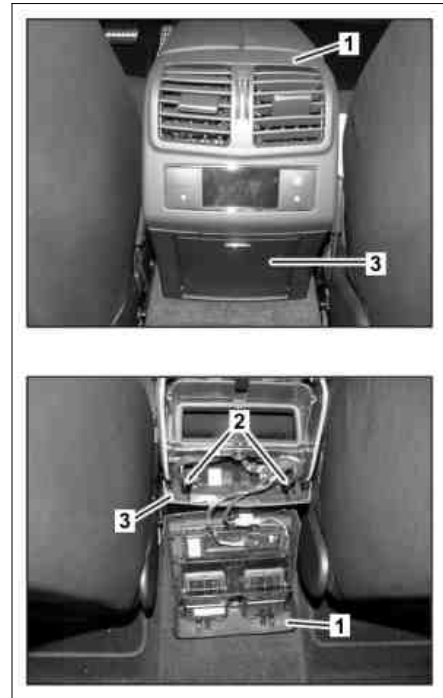

MODEL 212

Shown with code (581) Comfort automatic air conditioning and with code (279) Electronic drive selection stage

- 1 Rear air nozzle
- 2 Catch hook
- 3 Rear ashtray

P68.20-4114-03

☒ ☒	Remove/install		
1	Remove rear air vent (1)	ⓘ Do not separate the electrical connectors.	AR83.10-P-4800CW
2	Unclip catch hook (2) from rear ashtray (3)		
3	Remove rear ashtray (3) upward		
4	Disconnect electrical connector from rear center console socket		
5	Install in the reverse order		