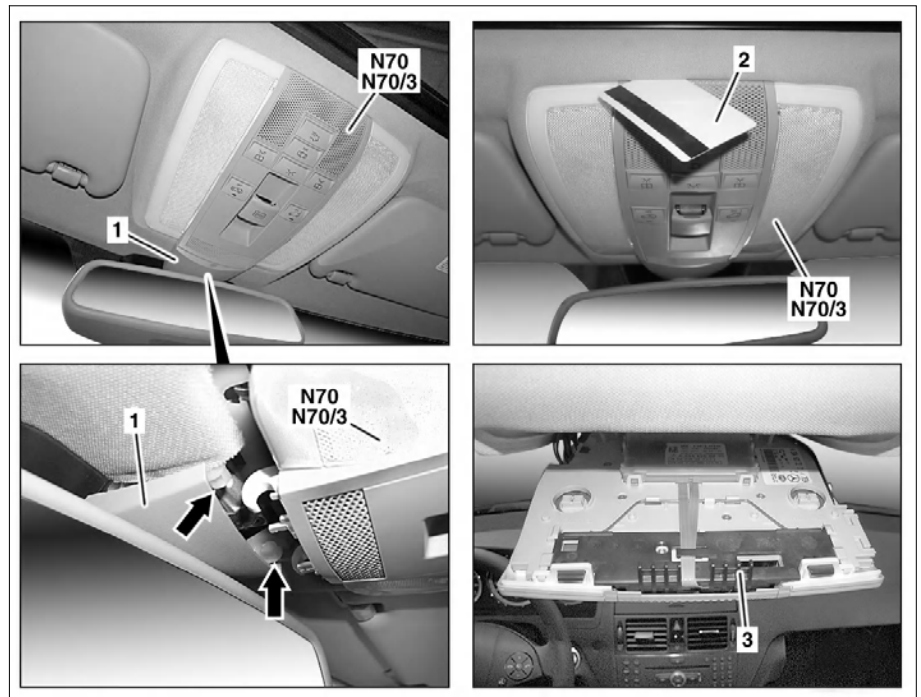

P82.20-3000-06

	Information on preventing damage to electronic components due to electrostatic discharge		AH54.00-P-0001-01A
	Remove/install		
1 	Carry out initial startup of overhead control panel control unit (N70) or overhead control panel electronics (N70/3) Connect STAR DIAGNOSIS and read out fault memory	When replacing overhead control panel control unit (N70) or overhead control panel electronics (N70/3). With code (882) Interior monitoring also perform initial startup of ATA [EDW] control unit.	AD00.00-P-2000-04A
2	Switch off ignition and remove transmitter key		
3.1	Unclip mirror base cover (1)	MODEL 204, 207.3, 212, 218 Long wedge	*115589035900
3.2	Unclip rain sensor cover	MODEL 207.4 without CODE 513 (Speed Limit Assist) without CODE 608 (Automatic high beam control)	
3.3	Slide cover for rain sensor to the foremost position and remove downwards	MODEL 207.4 with CODE 513 (Speed Limit Assist) with CODE 608 (Automatic high beam control)	
4	Release and lower overhead control panel control unit (N70) or overhead control panel electronics (N70/3)	Use a check card (2) or similar object to slide centrally between the headliner and the overhead control panel control unit (N70) or the overhead control panel electronics (N70/3) and push lock (3) towards direction of travel.	
5	Disconnect all electrical connectors at the overhead control panel control unit (N70) or overhead control panel electronics (N70/3)	Depending on vehicle equipment.	
6	Detach and remove overhead control panel control unit (N70) or overhead control panel electronics (N70/3) (arrow)		
7	Install in the reverse order		
8	Normalize tilting/sliding roof	When replacing overhead control panel control unit (N70) with code (414) Power glass tilting/sliding roof.	