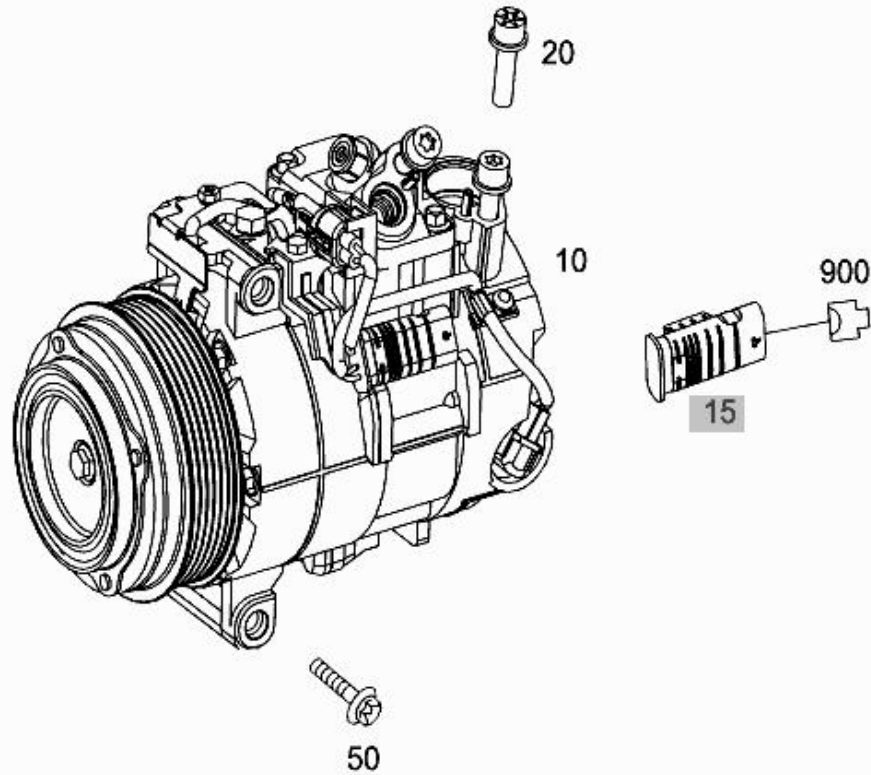

- Picture -

Mode	MD mode	Mod. des. overview	E SEDAN
FIN/MD	WDD 2120871A295502	Catalog	D02
VIN	WDDHF8HB4BA295502	Major assembly:	
Sales designation	E 350 4MATIC	Major assembly MD	
Assortment class	Car	Group	83 - HEATING AND VENTILATION
Market	North America	Subgroup	190 - A/C COMPRESSOR
Picture number	B83190000071.130926		

- Parts list -

Mode	MD mode	Mod. des. overview	E SEDAN
FIN/MD	WDD 2120871A295502	Catalog	D02
VIN	WDDHF8HB4BA295502	Major assembly:	
Sales designation	E 350 4MATIC	Major assembly MD	
Assortment class	Car	Group	83 - HEATING AND VENTILATION
Market	North America	Subgroup	190 - A/C COMPRESSOR

Item no.	Part number	Designation/description	Quantity	Version
10	A 002 230 31 11	REFRIGERANT COMPRESSOR	001	
20	A 010 990 50 04	HEXAL. SKT. CAP BOLT REFRIGERANT LINE TO COMPRESSOR M8X30	002	
50	N 910143 008011	HEXALOBULAR BOLT COMPRESSOR BRACKET M8X90	003	
900	Q 0000000001	IMPORTANT INFORMATION FOR PARTS,SEE: M54/120	001	