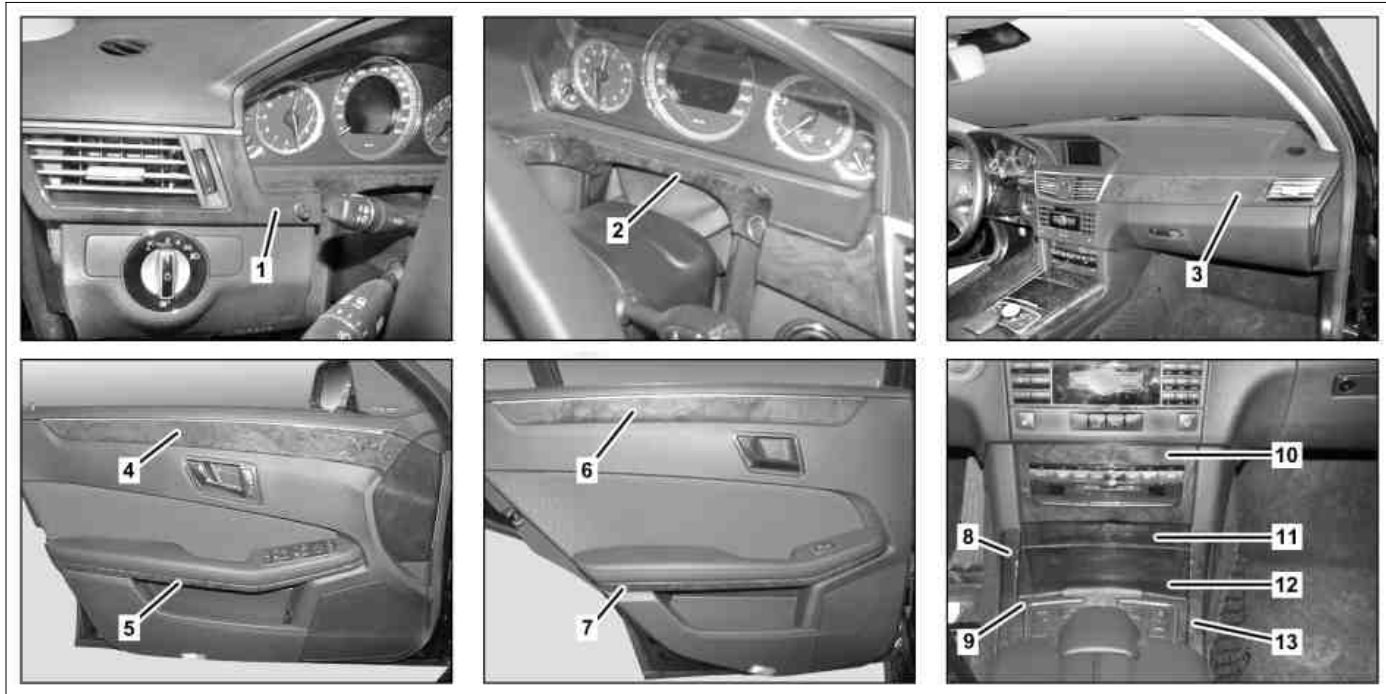

MODEL 212.0## (except 212.007/074/075/076/092/093/094/095) 1# up to 4/12/13, 212.2## (except 212.207/274/275/276/292/298) 1# up to 4/12/13 up to model year 2014

P68.30-3476-09

Shown on vehicle with CODE 279 (Electronic gear selector)

1	Trim (left air vent)	6	Trim (upper front door)	11	Trim (front stowage compartment)
2	Trim (instrument cluster)	7	Trim (lower rear door)	12	Trim (rear stowage compartment)
3	Trim (passenger side)	8	Trim (left center console)	13	Trim (right center console)
4	Trim (upper front door)	9	Trim (middle center console)		
5	Trim (lower front door)	10	Trim (control and operating unit)		

	Information on preventing damage to electronic components due to electrostatic discharge		AH54.00-P-0001-01A
	Remove		
1 AR	Remove front door liner		AR72.10-P-1000CW
2 AR	Remove rear door lining		AR72.12-P-1010CW
3 AR	Remove automatic air conditioning control and operating unit		AR83.40-P-6350EW
4 AR	Remove trim strip on dashboard		AR68.10-P-1180EW
	Install		
5	Retrofit trim parts (4, 5, 6 and 7) on doors	Mounting wedge	AN68.30-P-0004-01EW *110589035900
6	Retrofit trim parts (8, 9, 10, 11, 12 and 13) on center console	Mounting wedge	AN68.30-P-0004-02EW *110589035900
7	Retrofit trim parts (1, 2 and 3) on instrument panel		AN68.30-P-0004-03EW
8	Install remaining parts		
9	Clean installed trim parts (1 to 13)	Use cleaning agent approved by Daimler AG.