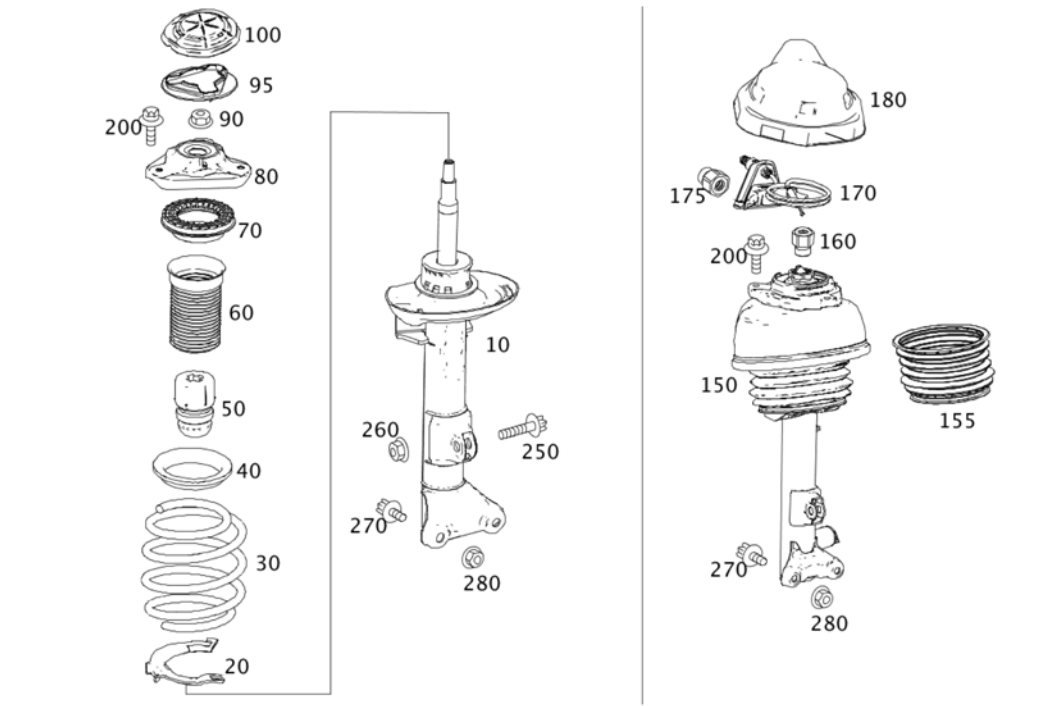

Copyright 2019-03-17 Daimler AG

Image ID: drawing_B32054000035

Item	Part number	Designation/additional information	Qty
150	A 212 320 09 13	AIR SUSPENSION STRUT FRONT LEFT 📅 Code: 489+-M005;	1
150	A 212 320 22 38	AIR SUSPENSION STRUT FRONT LEFT 📅 Code: 489+-M005;	1
150	A 212 320 17 38	AIR SUSPENSION STRUT FRONT LEFT 📅 Code: 489+-M005; 📄 [002284] IMPORTANT: INSTALL LATEST AIRMATIC SOFTWARE...	1
150	A 212 320 31 38	AIR SUSPENSION STRUT FRONT LEFT 📅 Code: 489+-M005; 📄 [002284, 697] IMPORTANT: INSTALL LATEST AIRMATIC SOFTWARE...	1

Item	Part number	Designation/additional information	Qty
150	A 212 320 08 13	AIR SUSPENSION STRUT FRONT RIGHT  Code: 489+-M005;	1
150	A 212 320 23 38	AIR SUSPENSION STRUT FRONT RIGHT  Code: 489+-M005;	1
150	A 212 320 18 38	AIR SUSPENSION STRUT FRONT RIGHT  Code: 489+-M005;  [002284] IMPORTANT: INSTALL LATEST AIRMATIC SOFTWARE...	1
150	A 212 320 32 38	AIR SUSPENSION STRUT FRONT RIGHT  Code: 489+-M005;  [002284, 697] IMPORTANT: INSTALL LATEST AIRMATIC SOFTWARE...	1