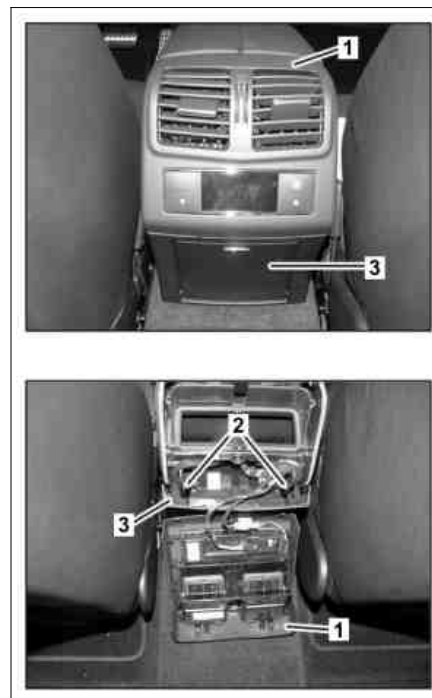

MODEL 212

Shown with code (581) Comfort automatic air conditioning and with code (279) Electronic drive selection stage

- 1 Rear air nozzle
- 2 Catch hook
- 3 Rear ashtray

P68.20-4114-03

☒ ☒	Remove/install		
1	Remove rear air vent (1)	ⓘ Do not separate the electrical connectors.	AR83.10-P-4800CW
2	Unclip catch hook (2) from rear ashtray (3)		
3	Remove rear ashtray (3) upward		
4	Disconnect electrical connector from rear center console socket		
5	Install in the reverse order		