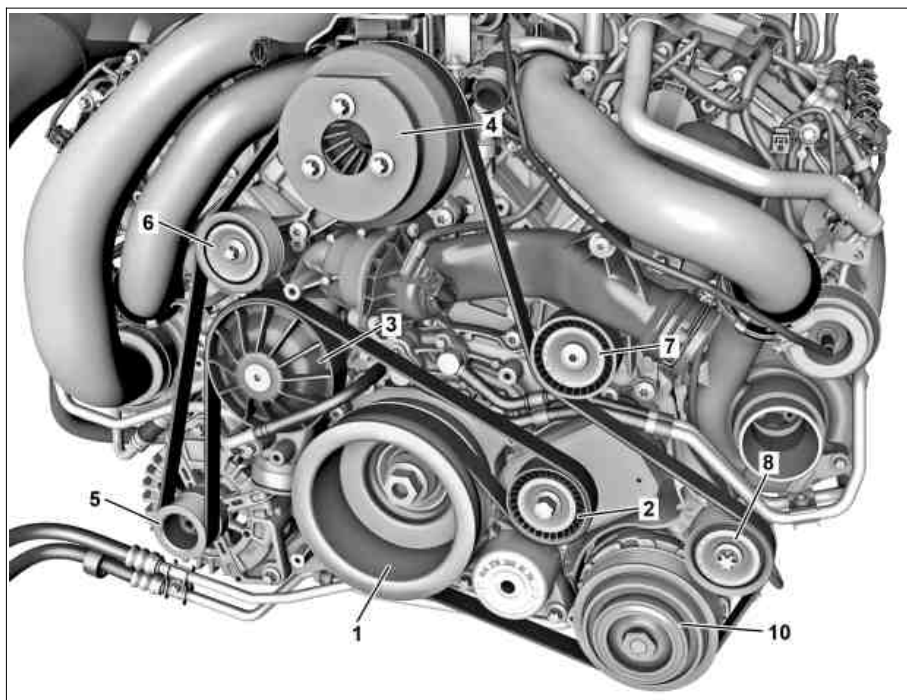

Engine 276 with hydraulic power steering pump

- 1 Belt pulley/vibration damper
- 2 Tensioner pulley
- 3 Coolant pump belt pulley
- 5 Alternator belt pulley
- 6 Guide pulley
- 9 Belt pulley for hydraulic power steering pump
- 10 A/C compressor belt pulley

P13.22-2162-06

ENGINE 157, 278 with CODE 487(Active Body Control (ABC))

- 1 Belt pulley/vibration damper
- 2 Tensioner pulley
- 3 Coolant pump belt pulley
- 4 Active Body Control (ABC) belt pulley
- 5 Alternator belt pulley
- 6 Guide pulley
- 7 Guide pulley
- 8 Guide pulley
- 10 A/C compressor belt pulley

P13.22-2159-06

ENGINE 157, 278 without CODE 487(Active Body Control (ABC))

- 1 Belt pulley/vibration damper
- 2 Tensioner pulley
- 3 Coolant pump belt pulley
- 4b Belt pulley for upper guide pulley/power steering pump
- 5 Alternator belt pulley
- 6 Guide pulley
- 7 Guide pulley
- 8 Guide pulley
- 10 A/C compressor belt pulley