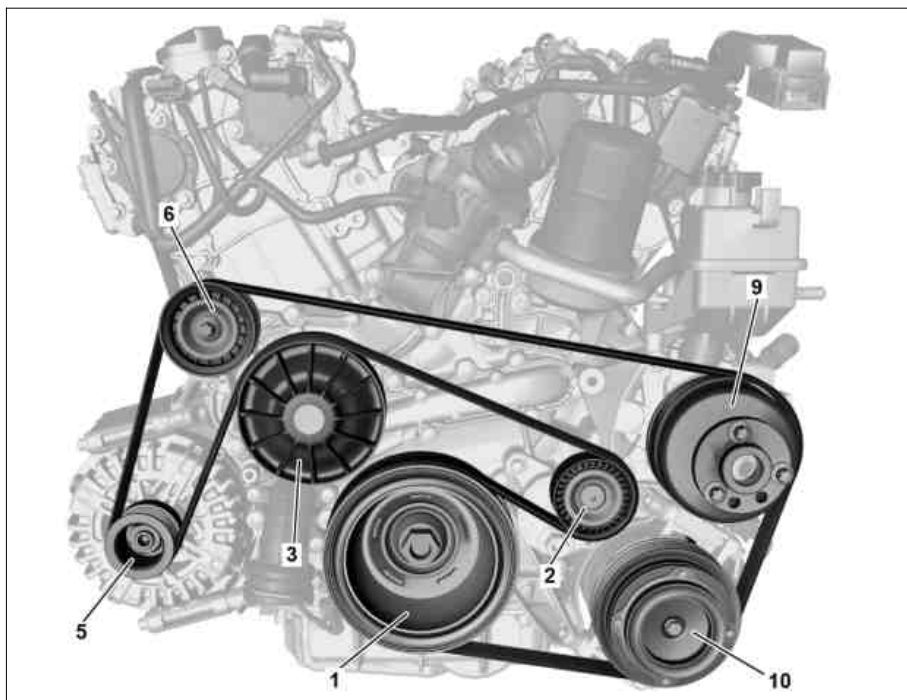

ENGINE 157, 276, 278**Engine 276 in model 212.095/195**

- 1 *Belt pulley/vibration damper*
- 2 *Tensioner pulley*
- 3 *Coolant pump belt pulley*

P13.22-2190-12

Engine 276 without hydraulic power steering pump

- 1 *Belt pulley/vibration damper*
- 2 *Tensioner pulley*
- 3 *Coolant pump belt pulley*
- 5 *Alternator belt pulley*
- 6 *Guide pulley*
- 7 *Guide pulley*
- 10 *A/C compressor belt pulley*

P13.22-2158-06

Engine 276 with hydraulic power steering pump

- 1 Belt pulley/vibration damper
- 2 Tensioner pulley
- 3 Coolant pump belt pulley
- 5 Alternator belt pulley
- 6 Guide pulley
- 9 Belt pulley for hydraulic power steering pump
- 10 A/C compressor belt pulley

P13.22-2162-06

ENGINE 157, 278 with CODE 487(Active Body Control (ABC))

- 1 Belt pulley/vibration damper
- 2 Tensioner pulley
- 3 Coolant pump belt pulley
- 4 Active Body Control (ABC) belt pulley
- 5 Alternator belt pulley
- 6 Guide pulley
- 7 Guide pulley
- 8 Guide pulley
- 10 A/C compressor belt pulley