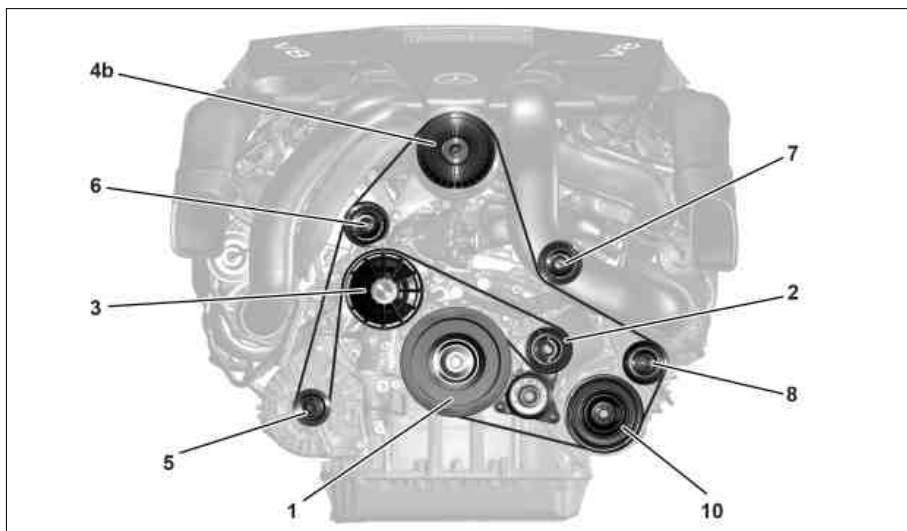

Engine 276 with hydraulic power steering pump

- 1 Belt pulley/vibration damper
- 2 Tensioner pulley
- 3 Coolant pump belt pulley
- 5 Alternator belt pulley
- 6 Guide pulley
- 9 Belt pulley for hydraulic power steering pump
- 10 A/C compressor belt pulley

P13.22-2162-06

ENGINE 157, 278 with CODE 487(Active Body Control (ABC))

- 1 Belt pulley/vibration damper
- 2 Tensioner pulley
- 3 Coolant pump belt pulley
- 4 Active Body Control (ABC) belt pulley
- 5 Alternator belt pulley
- 6 Guide pulley
- 7 Guide pulley
- 8 Guide pulley
- 10 A/C compressor belt pulley

P13.22-2159-06

ENGINE 157, 278 without CODE 487(Active Body Control (ABC))

- 1 Belt pulley/vibration damper
- 2 Tensioner pulley
- 3 Coolant pump belt pulley
- 4b Belt pulley for upper guide pulley/power steering pump
- 5 Alternator belt pulley
- 6 Guide pulley
- 7 Guide pulley
- 8 Guide pulley
- 10 A/C compressor belt pulley