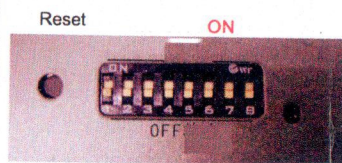

# Mercedes NTG4.5 Wireless CarPlay installation diagram

Dip switch	Status	Description
1	ON	NTG4.5 5.8"(480*234)
	OFF	NTG4.5 7"(800*480)
4	ON	Reverse guideline OFF
	OFF	Reverse guideline ON
6	ON	RGB mode
	OFF	CVBS mode (default)
8	ON	Original camera
	OFF	Aftermarket camera

2, 3, 5, 7 no function, default OFF.

Joystick knob controls

Press "C" use Siri

Long press "Back" switch to CarPlay, short press use return

Select AUX before switch to CarPlay