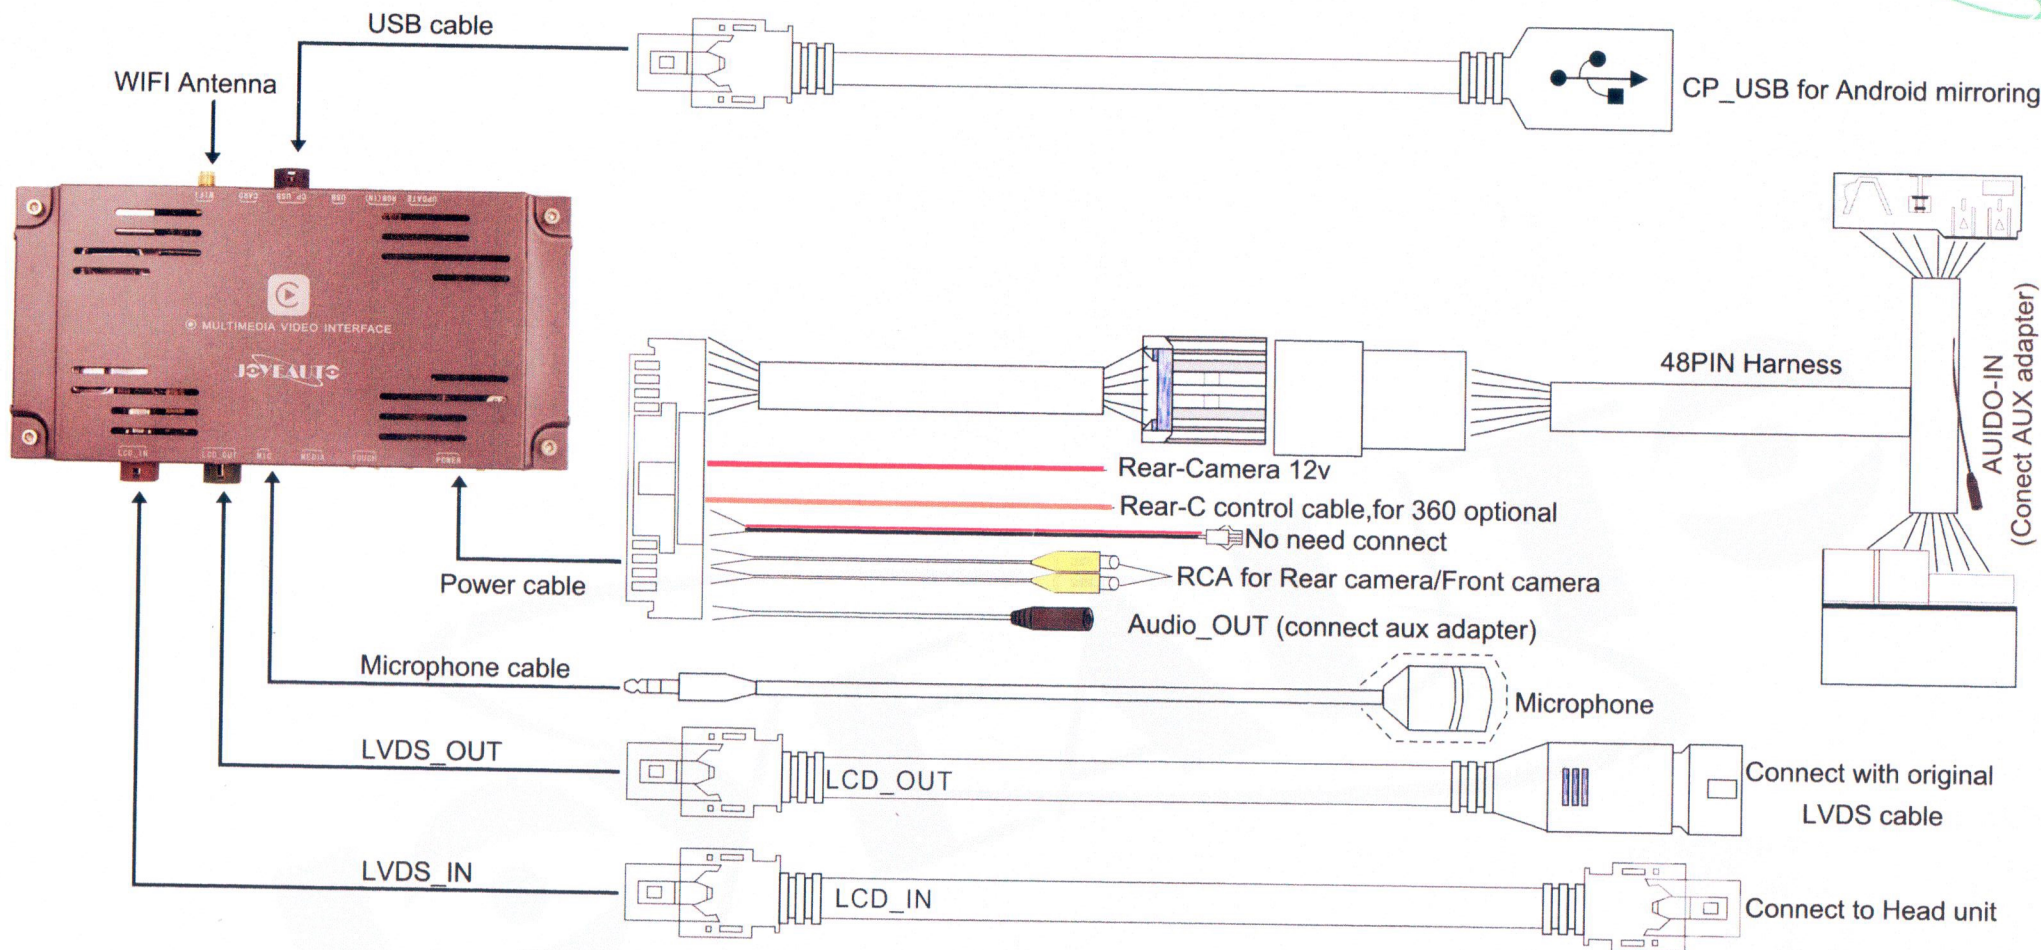

# Mercedes NTG4.5 Wireless CarPlay installation diagram

Dip switch	Status	Description
1	ON	NTG4.5 5.8"(480*234)
	OFF	NTG4.5 7"(800*480)
4	ON	Reverse guideline OFF
	OFF	Reverse guideline ON
6	ON	RGB mode
	OFF	CVBS mode (default)
8	ON	Original camera
	OFF	Aftermarket camera

2, 3, 5, 7 no function, default OFF.

Joystick knob controls

Press "C" use Siri

Long press "Back" switch to CarPlay, short press use return

Select AUX before switch to CarPlay