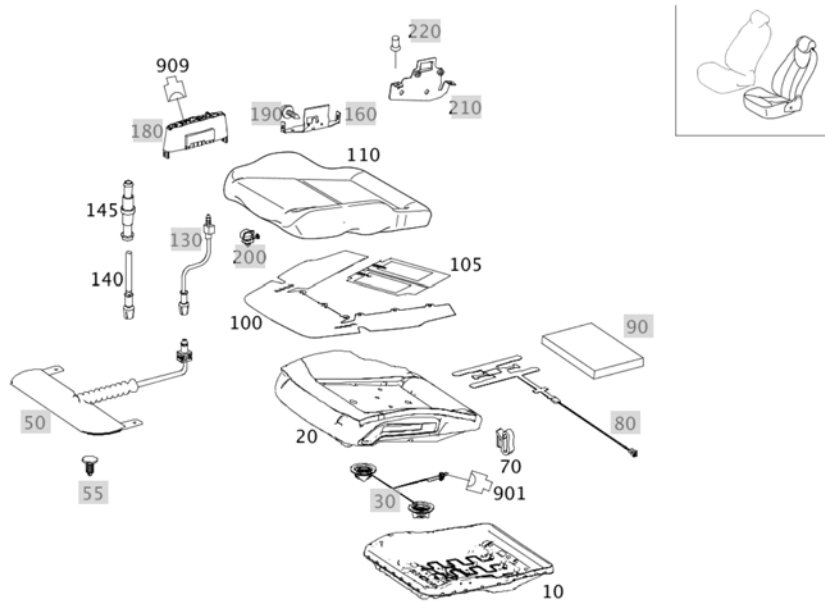

## - Parts list -

<b>Mode</b>	BM mode	<b>Market</b>	
<b>VIN/mod. des.</b>	WDD2120881B050656	<b>BM overview</b>	E 350 4MATIC
<b>VIN</b>	WDDHF8JB0EB050656	<b>Catalog</b>	D04
<b>Assortment class</b>	PC	<b>Group</b>	91 DRIVER'S SEAT
		<b>Sub-group</b>	065 LEFT SEAT

Image ID: drawing\_B91065000142

Copyright 2019-08-06 Daimler AG

Item	Part number	Designation/additional information	Qty
105	A 212 820 31 98	<b>SEAT HEATER</b> Code: (210A/810A)+873+-(X00/956+(221A/851A));	1