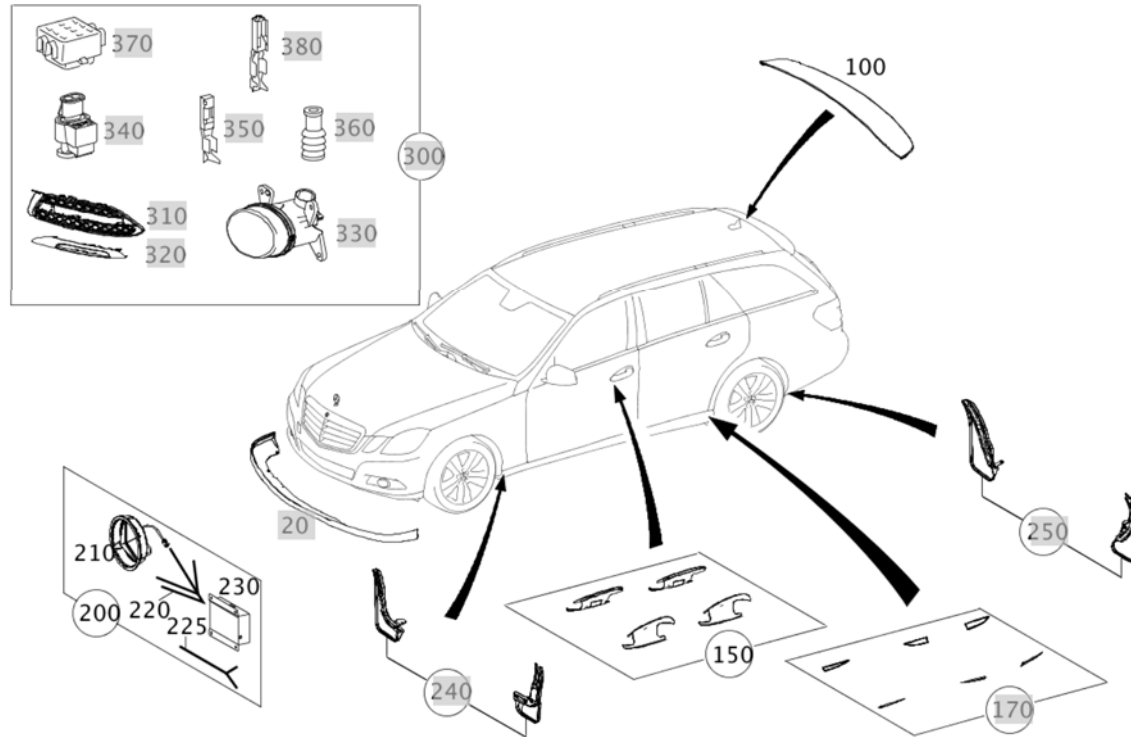

## - Parts list -

<b>Mode</b>	BM mode	<b>BM overview</b>	E 350 4MATIC
<b>VIN/mod. des.</b>	WDD2122881A797912	<b>Catalog</b>	D24
<b>VIN</b>	WDDHH8JB1EA797912	<b>Group</b>	98 ACCESSORIES
<b>Assortment class</b>	PC	<b>Sub-group</b>	020 OUTSIDE ATTACHMENT PARTS
<b>Market</b>			

Copyright 2020-01-19 Daimler AG

Image ID: drawing\_B9802000023

Item	Part number	Designation/additional information	Qty
100	A 212 793 04 88 	<b>REAR SPOILER ATTACHMENT</b> ROOF,REAR  [402] NO LONGER AVAILABLE	1