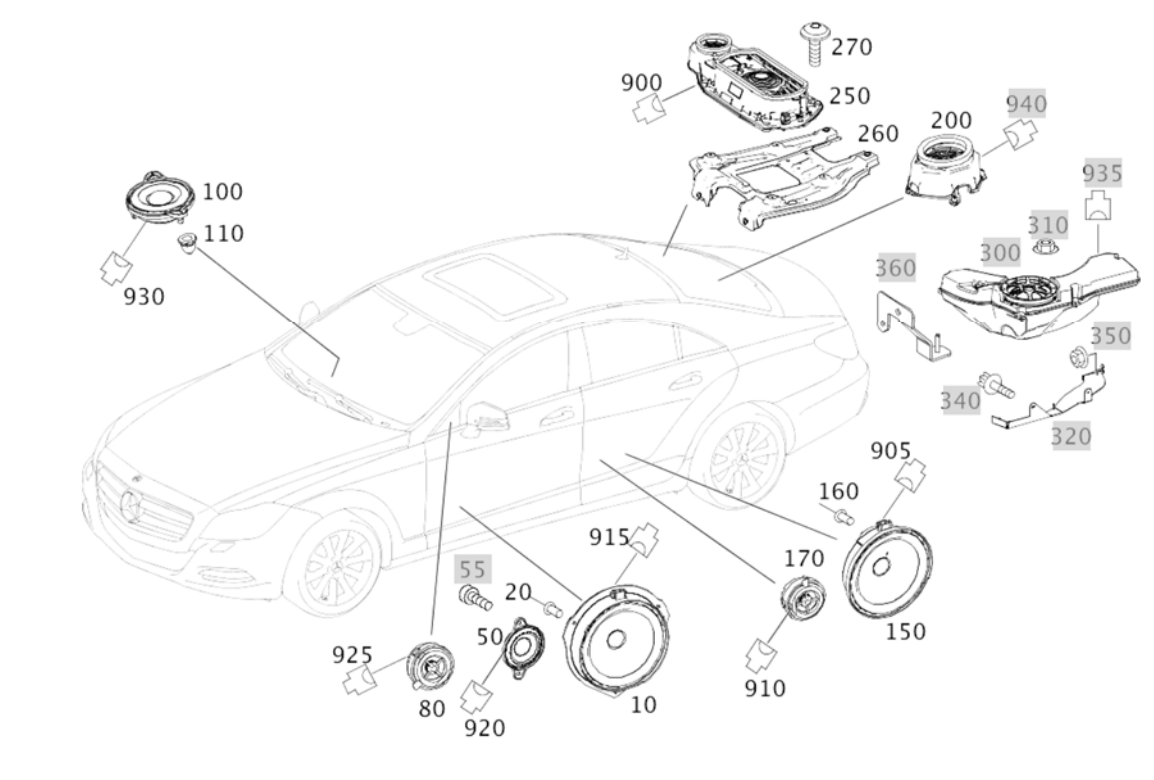

Copyright 2020-03-12 Daimler AG

Image ID: drawing\_B8231000048

Item	Part number	Designation/additional information	Qty
10	A 204 820 55 02	<b>SPEAKER</b> LEFT FRONT DOOR 📅 Code: 810+(803/804/805/806/807/808/809);	1
10	A 204 820 55 02	<b>SPEAKER</b> RIGHT FRONT DOOR 📅 Code: 810+(803/804/805/806/807/808/809);	1
20	A 000 991 00 37	<b>RIVET</b> SPEAKER MOUNTING, LEFT FRONT DOOR	3
20	A 000 991 00 37	<b>RIVET</b> SPEAKER MOUNTING, RIGHT FRONT DOOR	3
50	A 204 820 59 02	<b>SPEAKER</b> LEFT FRONT DOOR,MIDRANGE SPEAKER 📅 Code: 810; 🔧 Plant information	1