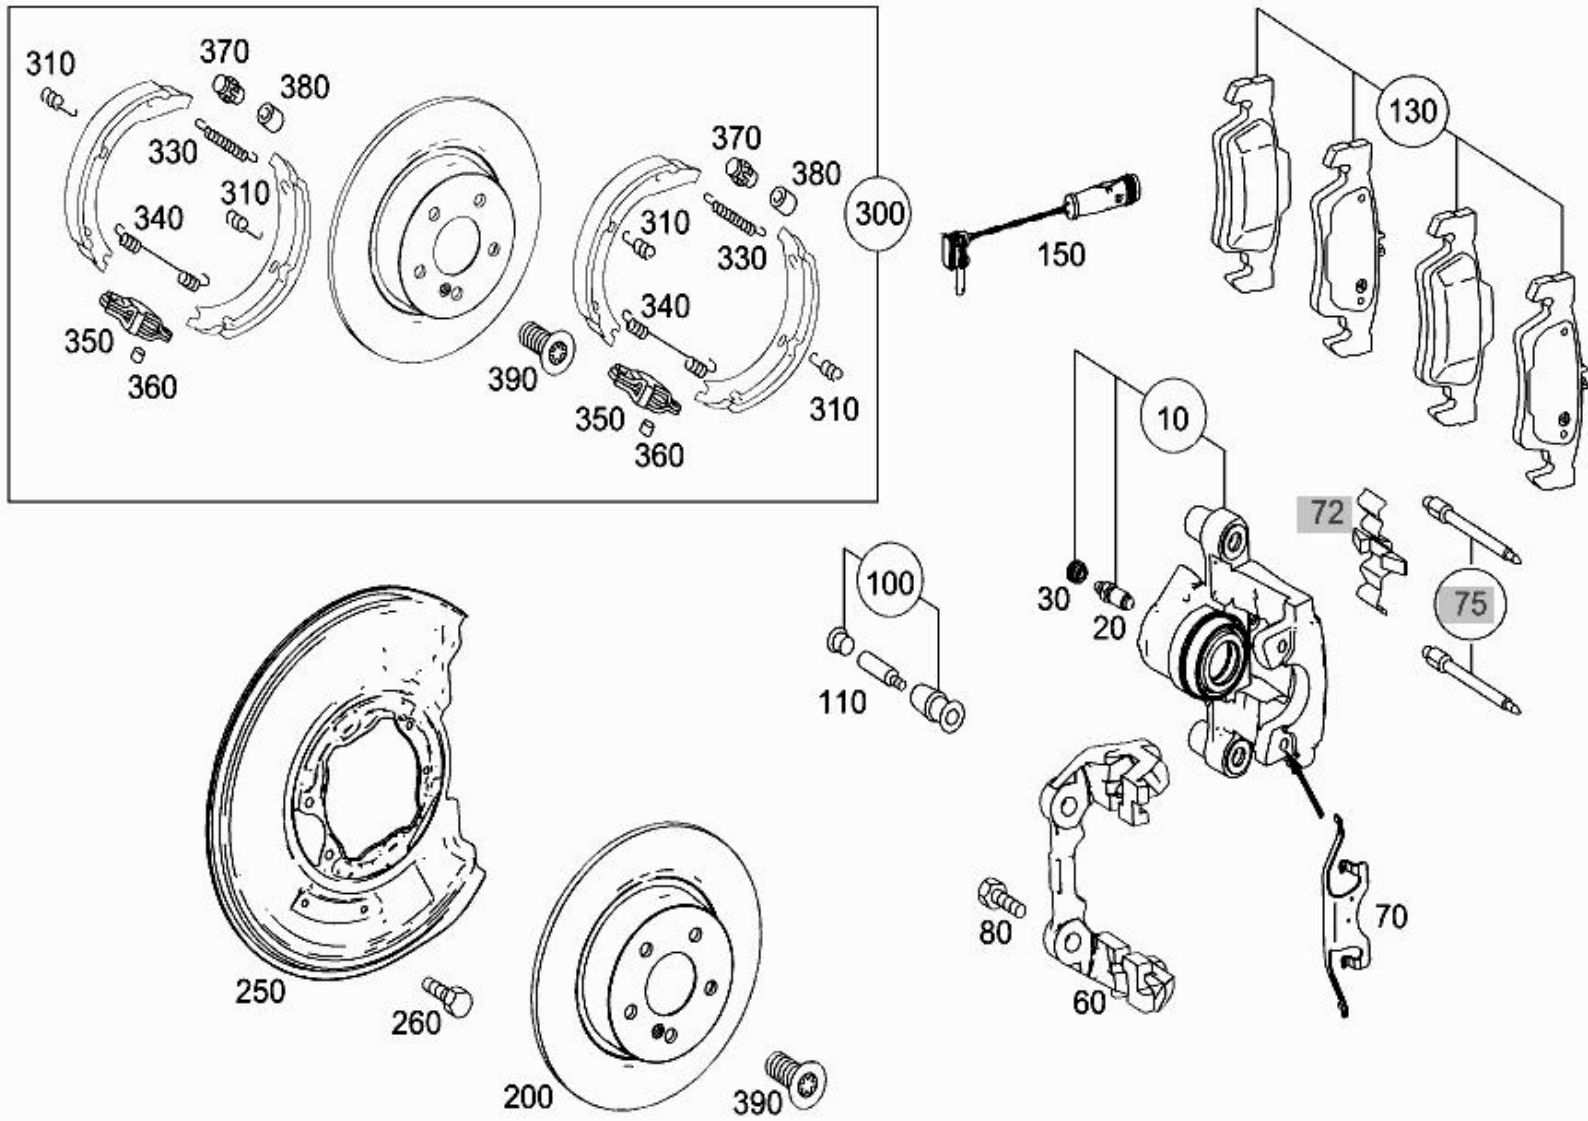

- Picture -

Mode	MD mode	Mod. des. overview	E SEDAN
FIN/MD	WDD 2120592B070132	Catalog	D04
VIN		Major assembly:	
Sales designation	E 350	Major assembly MD	
Assortment class	Car	Group	42 - BRAKES
Market	Japan	Subgroup	045 - REAR WHEEL BRAKE
Picture number	B42045000155.130715		

Item no.	Part number	Designation/description	Quantity	Version
10	A 212 423 02 81	CALIPER PARTS SET, LEFT	001	
10	A 212 423 03 81	CALIPER PARTS SET, RIGHT	001	
20	A 000 420 94 55	. BLEEDER VALVE	002	
30	A 000 421 08 87	. DUST CAP BLEEDER VALVE	002	
60	A 212 423 01 94	BRAKE ANCHOR  [002] ATTN.: REPLACE FASTENERS/NOTE WORKSHOP LITERATURE	002	
70	A 001 421 23 91	SPREADER SPRING	002	
80	A 124 421 05 71	HEXAGON HEAD BOLT CALIPER TO WHEEL BEARING M12X1.5X35	004	
100	A 000 420 00 76	TS SLEEVE SET PARTS KIT	002	
110	A 000 421 08 18	PIN	004	
130	A 007 420 67 20	TS DISK BRAKE PAD PARTS KIT  [431] WHEN SELLING BRAKE LININGS TO END USERS/DESK BUYERS TH...	001	
150	A 211 540 17 17	BRAKE WEAR SENSOR BRAKE LINING WEAR INDICATOR	001	
200	A 000 423 09 12	BRAKE DISK, VENTED REAR	002	
250	A 212 420 21 44	BRAKE DISC COVERING PANEL LEFT	001	
250	A 212 420 22 44	BRAKE DISC COVERING PANEL RIGHT	001	
260	A 220 423 03 71	BOLT EXPANSION LOCK AND COVER PANEL TOWHEEL CARRIER M8X12	004	
260	N 000000 005943	SCREW COVER PLATE TO WHEEL BEARING M6X12	004	
300	A 005 420 36 20	TS BRAKE SHOE PARTS KIT  [006] CAUTION! ALSO ORDER CALIPER FASTENINGS	001	
310	A 230 423 00 92	. SPRING BRAKE PAD TO COVER PLATE	004	
330	A 210 423 00 92	. EXTENSION SPRING BRAKE SHOE PULL-BACK	002	
340	A 000 993 73 11	. EXTENSION SPRING BRAKE SHOE PULL-BACK	002	
350	A 201 420 05 89	. SHACKLE EXPANDING LOCK	002	
360	A 108 427 00 74	. CYLINDER PIN BRAKE CONTROL CABLE TO TENS. SHACKLE	002	
370	A 201 420 03 73	. ADJUSTING SCREW BRAKE SHOE ADJUSTMENT	002	
380	A 124 423 00 50	. SUPPORTING BUSH BRAKE SHOE ADJUSTMENT	002	
390	A 220 421 01 71	. FITTED BOLT BRAKE DISC TO WHEEL HUB M8X12	002	