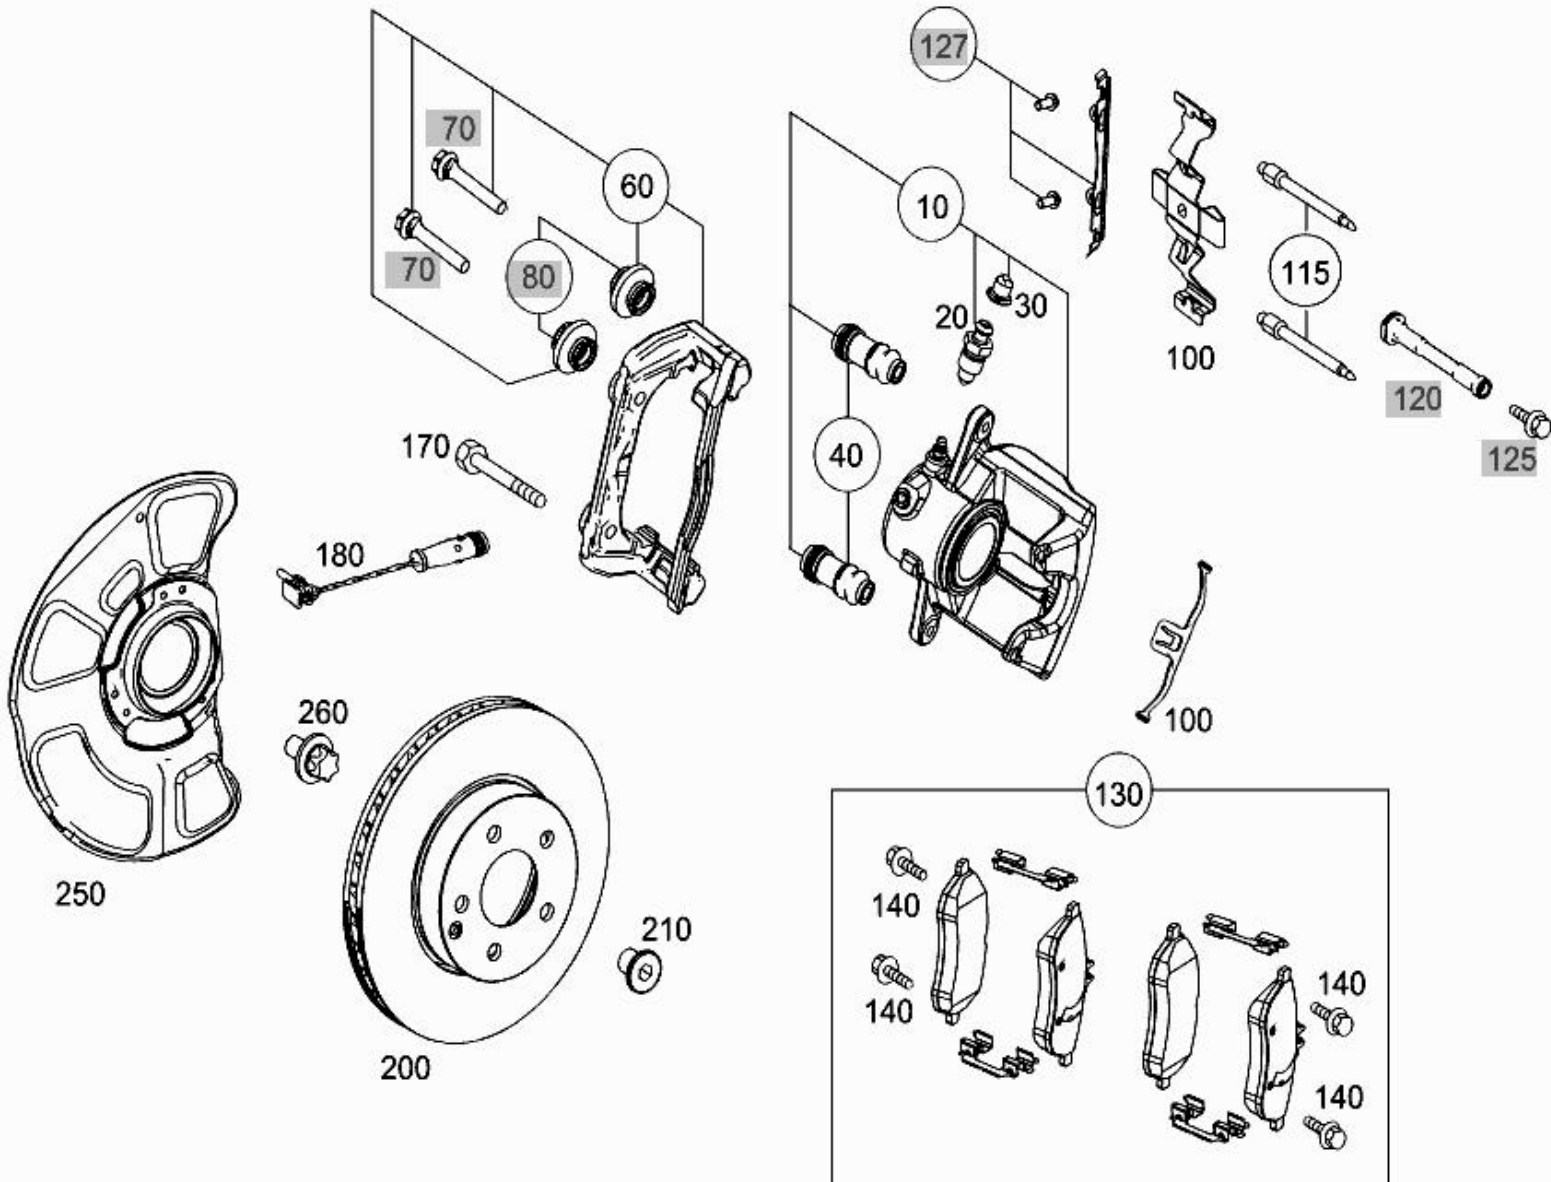

- Picture -

Mode	MD mode	Mod. des. overview	E SEDAN
FIN/MD	WDD 2120592B070132	Catalog	D04
VIN		Major assembly:	
Sales designation	E 350	Major assembly MD	
Assortment class	Car	Group	42 - BRAKES
Market	Japan	Subgroup	030 - FRONT WHEEL BRAKE
Picture number	B42030000155.120711		

Item no.	Part number	Designation/description	Quantity	Version
10	A 204 421 31 81	CALIPER LEFT PARTS KIT WITH GUIDE SLEEVE	001	
10	A 204 421 32 81	CALIPER RIGHT PARTS KIT WITH GUIDE SLEEVE	001	
10	A 204 421 53 98	CALIPER PARTS SET, LEFT Code: 950/052+460+802+951/069+4...	001	
10	A 204 421 54 98	CALIPER PARTS SET, RIGHT Code: 950/052+460+802+951/069+4...	001	
20	A 000 421 42 65	. BLEEDER VALVE Code: 950/052+460+802+951/069+4...	002	
30	A 000 421 17 48	. DUST CAP BLEEDER VALVE Code: 950/052+460+802+951/069+4...	002	
40	A 001 421 25 86	. BOOT PARTS KIT WITH GUIDE SLEEVE	002	
60	A 204 421 11 94	BRAKE ANCHOR WITHOUT GUIDE SLEEVE  [002] ATTN.: REPLACE FASTENERS/NOTE WORKSHOP LITERATURE	002	
100	A 000 421 99 91	. SPRING Code: 950/052+460+802+951/069+4...	002	
115	A 221 421 00 74	. TS BOLT PARTS KIT PARTS KIT Code: -800-801-802+950/-800-801...	002	
130	A 007 420 63 20	TS DISK BRAKE PAD PARTS KIT Code: 950/052+460+802+951/069+4...  [431] WHEN SELLING BRAKE LININGS TO END USERS/DESK BUYERS TH...	001	
140	A 001 990 59 00	. BOLT CALIPER TO BRAKE ANCHOR	004	
170	A 124 421 04 71	HEXAGON HEAD BOLT CALIPER TO STEERING KNUCKLE M12X1.5 X 45	004	
180	A 211 540 17 17	BRAKE WEAR SENSOR BRAKE LINING WEAR INDICATOR	001	
200	A 000 421 12 12	BRAKE DISK, VENTED FRONT	002	
200	A 000 421 15 12	BRAKE DISK, VENTED FRONT Code: 950/460+951/P96	002	
210	A 220 421 01 71	FITTED BOLT BRAKE DISC TO WHEEL HUB M8X12	002	
250	A 212 420 11 44	PROTECTIVE PLATE LEFT	001	
250	A 212 420 12 44	PROTECTIVE PLATE RIGHT	001	
260	A 220 423 00 71	BOLT PROTECTIVE PLATE TO STEERING KNUCKLE M6X12	006	