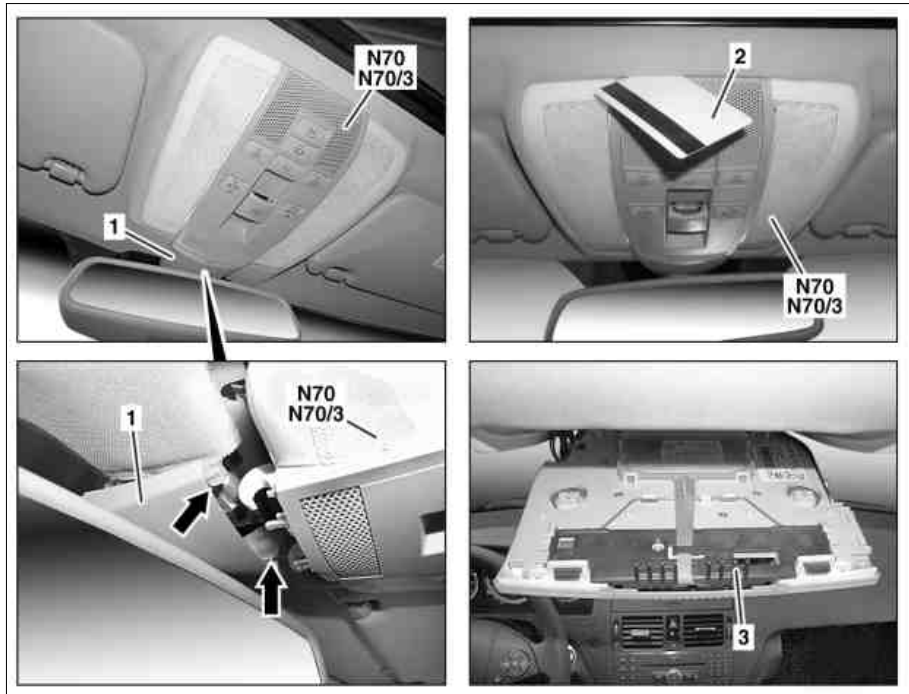

P82.20-3000-06

| ☒ ☒ | Remove/install | | |
|-----|--|--|--------------------|
| ⓘ | Information on preventing damage to electronic components due to electrostatic discharge | | AH54.00-P-0001-01A |
| 1 | Perform initial startup of overhead control panel control unit (N70) or overhead control panel electronics (N70/3) with Star Diagnosis | When replacing the control unit. ⓘ With code (882) Interior monitoring Also perform initial startup of ATA [EDW] control unit. | AD00.00-P-2000-04A |
| 2 | Switch off ignition and remove transmitter key or KEYLESS-GO start/stop button from electronic ignition lock control unit | ⓘ KEYLESS-GO start/stop button only on vehicles with code (889) Keyless-Go. | |
| 3.1 | Unclip mirror base cover (1) | Model 204, 207.3, 212, 218 ☒ Long wedge | *115589035900 |
| 3.2 | Unclip rain sensor cover | Model 207.4 without code (513) Speed Limit Assist or code (608) Automatic high beam recognition | |
| 3.3 | Slide cover for rain sensor to the foremost position and remove downwards | Model 207.4 with code (513) Speed Limit Assist or code (608) Automatic high beam recognition | |
| 4 | Use a check card (2) or similar object to release the lock (3) and fold down overhead control panel control unit (N70) or electronic overhead control panel (N70/3) at rear and unhook at front (arrows) | ⓘ Depending on vehicle equipment. | |
| 5 | Detach all electrical connectors on the overhead control panel control unit (N70) or electronic overhead control panel (N70/3) | ⓘ Depending on vehicle equipment. | |
| 6 | Install in the reverse order | | |
| 7 | Normalize tilting/sliding roof | When replacing overhead control panel control unit (N70) with code (414) Power glass tilting/sliding roof. | |