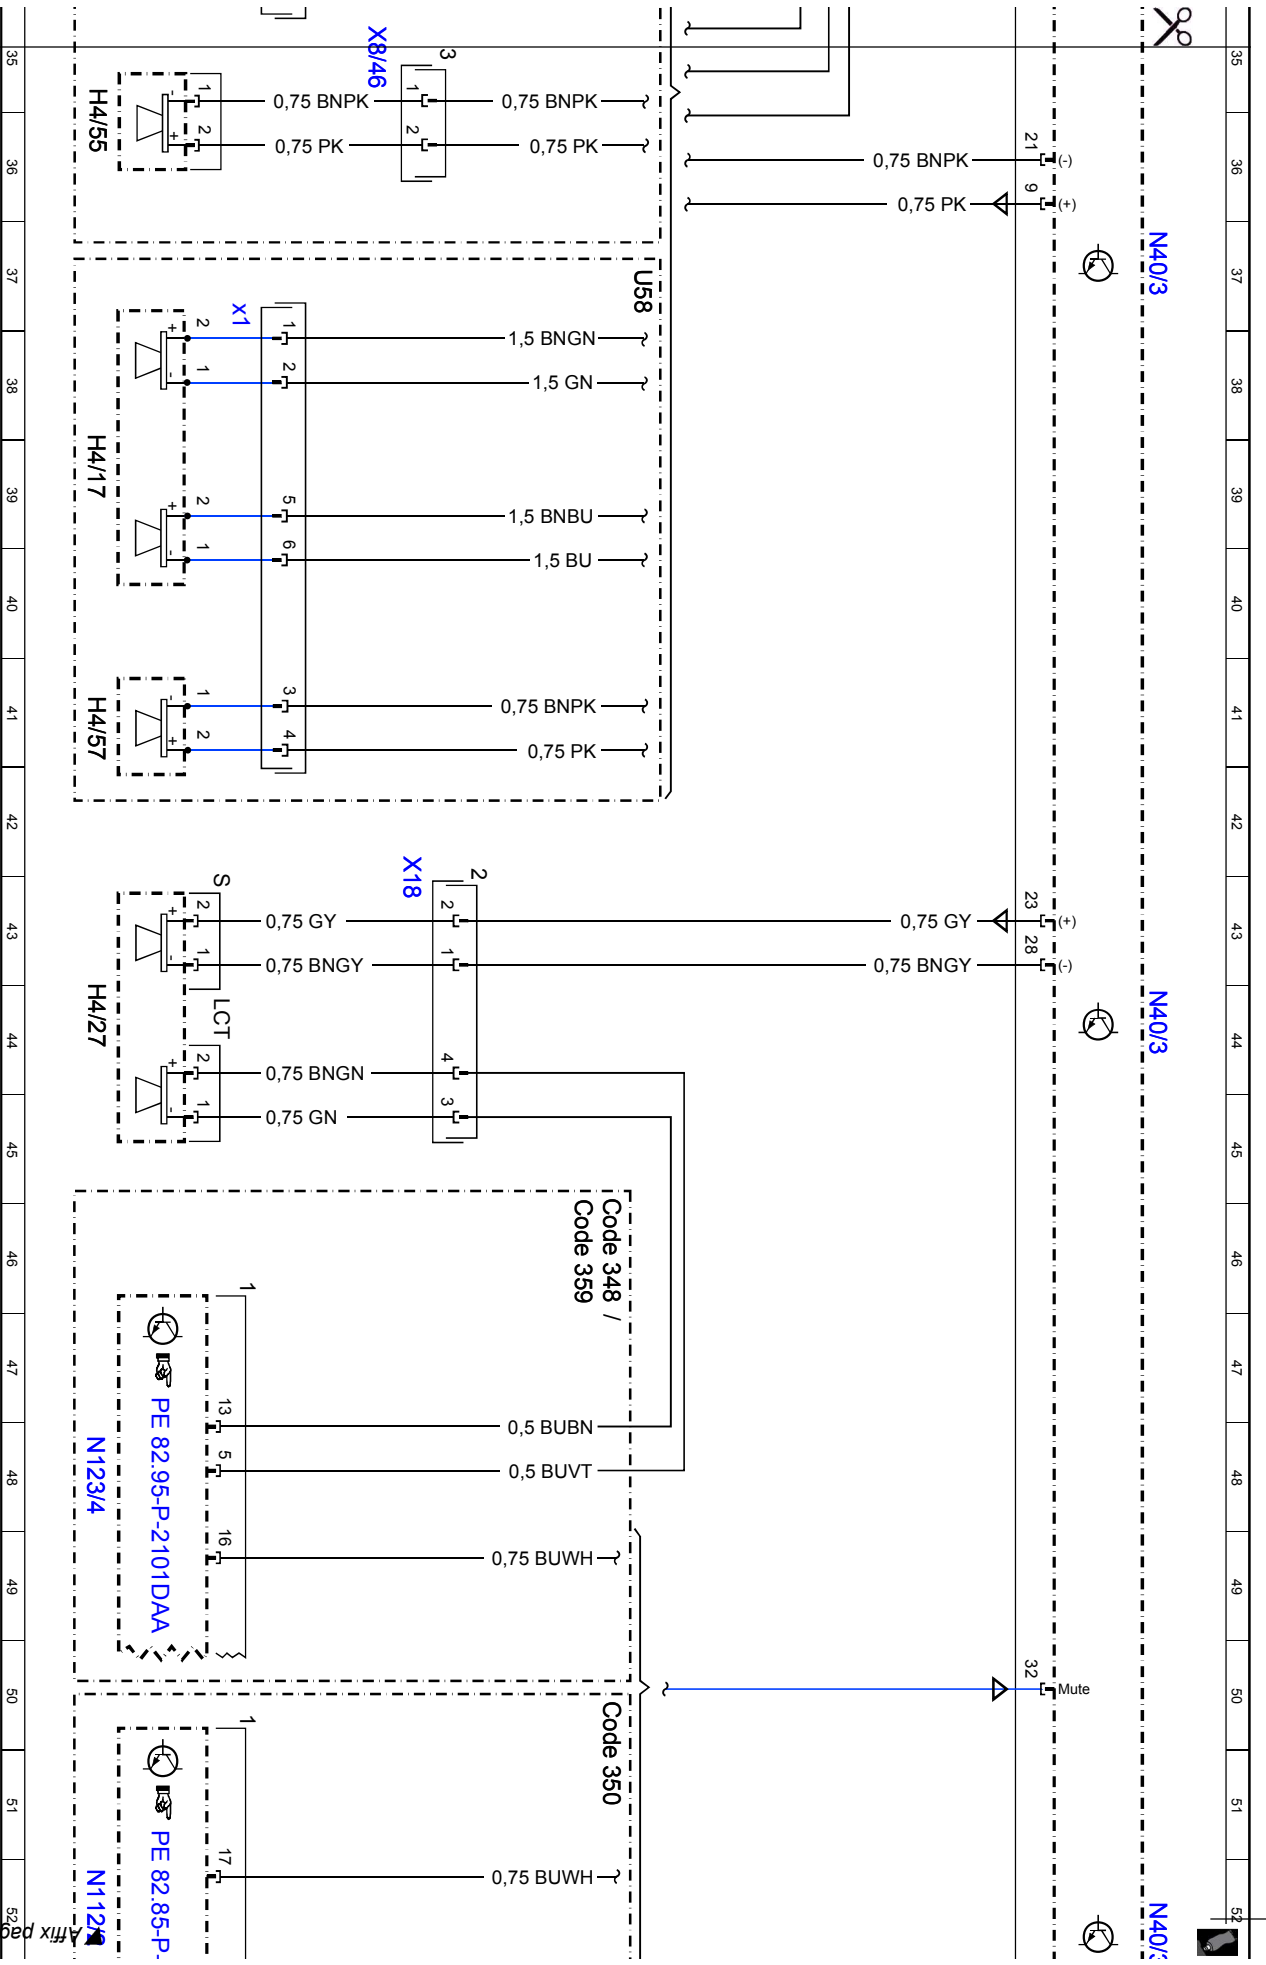

**Document number:** pe82.62-p-2101-97daa

**Document title:** Sound amplifier control unit wiring diagram

<b>Code:</b>	<b>Designation:</b>	<b>Position:</b>
U57	Valid for model 212.2	27E
U57	Valid for model 212.2	32F
U58	Valid for model 212.0/1	21E
U58	Valid for model 212.0/1	27E
U58	Valid for model 212.0/1	37F
W6	Left rear wheel well ground point	2E
W6	Left rear wheel well ground point	28E
W7/1	Right taillamp trunk ground point	28E
X18	Vehicle interior and harness for taillamp electrical connector	43H
X35/1	Left front door electrical connector	8H
X35/2	Right front door electrical connector	11H
X35/3	Left rear door electrical connector	15H
X35/4	Right rear door electrical connector	18H
X8/45	Left vehicle interior and tailgate electrical connector	22H
X8/46	Right vehicle interior and tailgate electrical connector	35H
Z20/34	Tracer wire connector sleeve	25E
Z35/10	MOST wake-up signal connector sleeve	54E

▲ Affix page 2 here

Cut here

Affix page 3 here

Cut here

▲ Affix page 4 here

Cut here