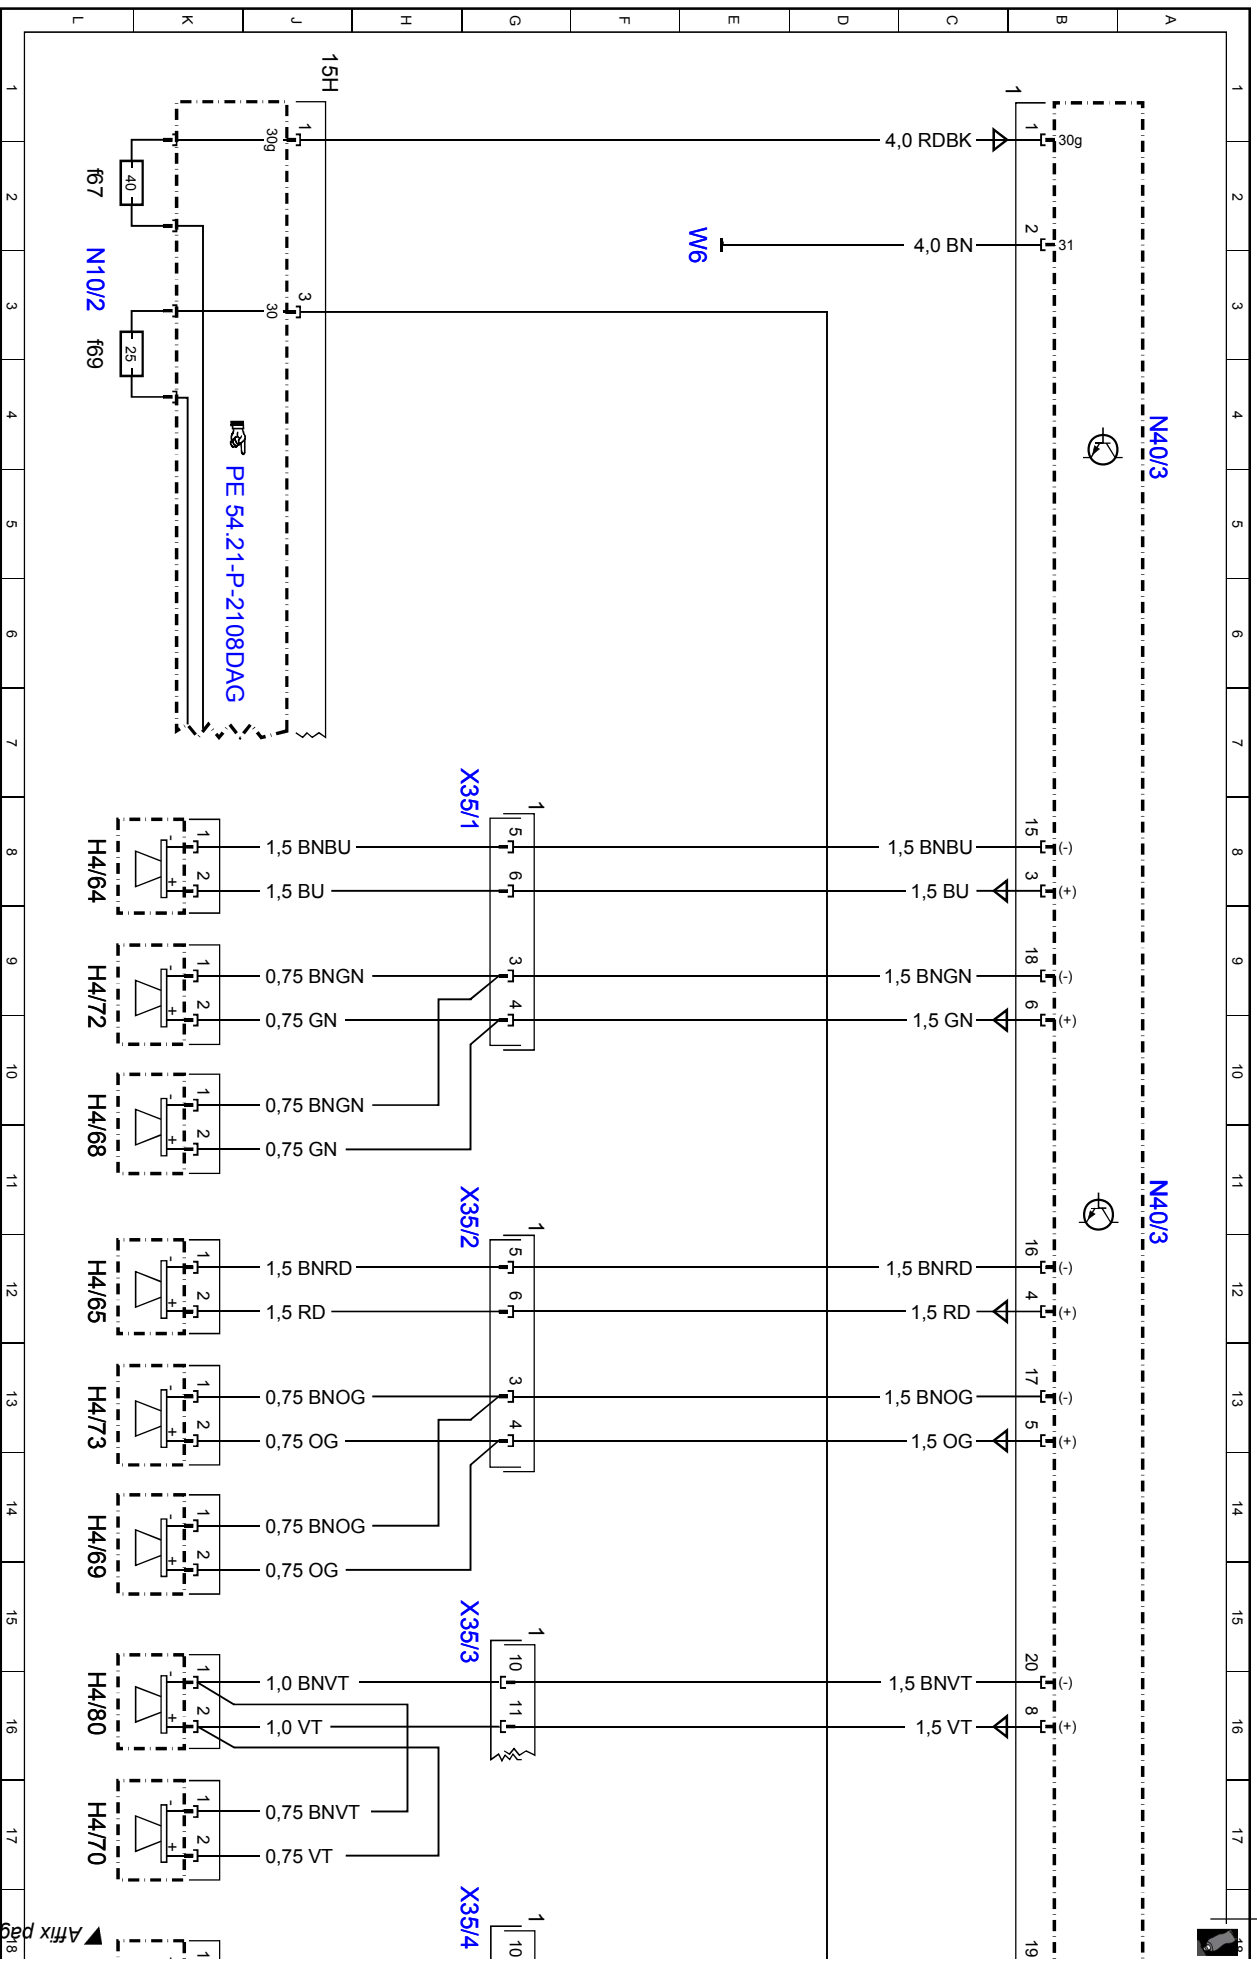

**Document number:** pe82.62-p-2101-97daa

**Document title:** Sound amplifier control unit wiring diagram

<b>Code:</b>	<b>Designation:</b>	<b>Position:</b>
U57	Valid for model 212.2	27E
U57	Valid for model 212.2	32F
U58	Valid for model 212.0/1	21E
U58	Valid for model 212.0/1	27E
U58	Valid for model 212.0/1	37F
W6	Left rear wheel well ground point	2E
W6	Left rear wheel well ground point	28E
W7/1	Right taillamp trunk ground point	28E
X18	Vehicle interior and harness for taillamp electrical connector	43H
X35/1	Left front door electrical connector	8H
X35/2	Right front door electrical connector	11H
X35/3	Left rear door electrical connector	15H
X35/4	Right rear door electrical connector	18H
X8/45	Left vehicle interior and tailgate electrical connector	22H
X8/46	Right vehicle interior and tailgate electrical connector	35H
Z20/34	Tracer wire connector sleeve	25E
Z35/10	MOST wake-up signal connector sleeve	54E