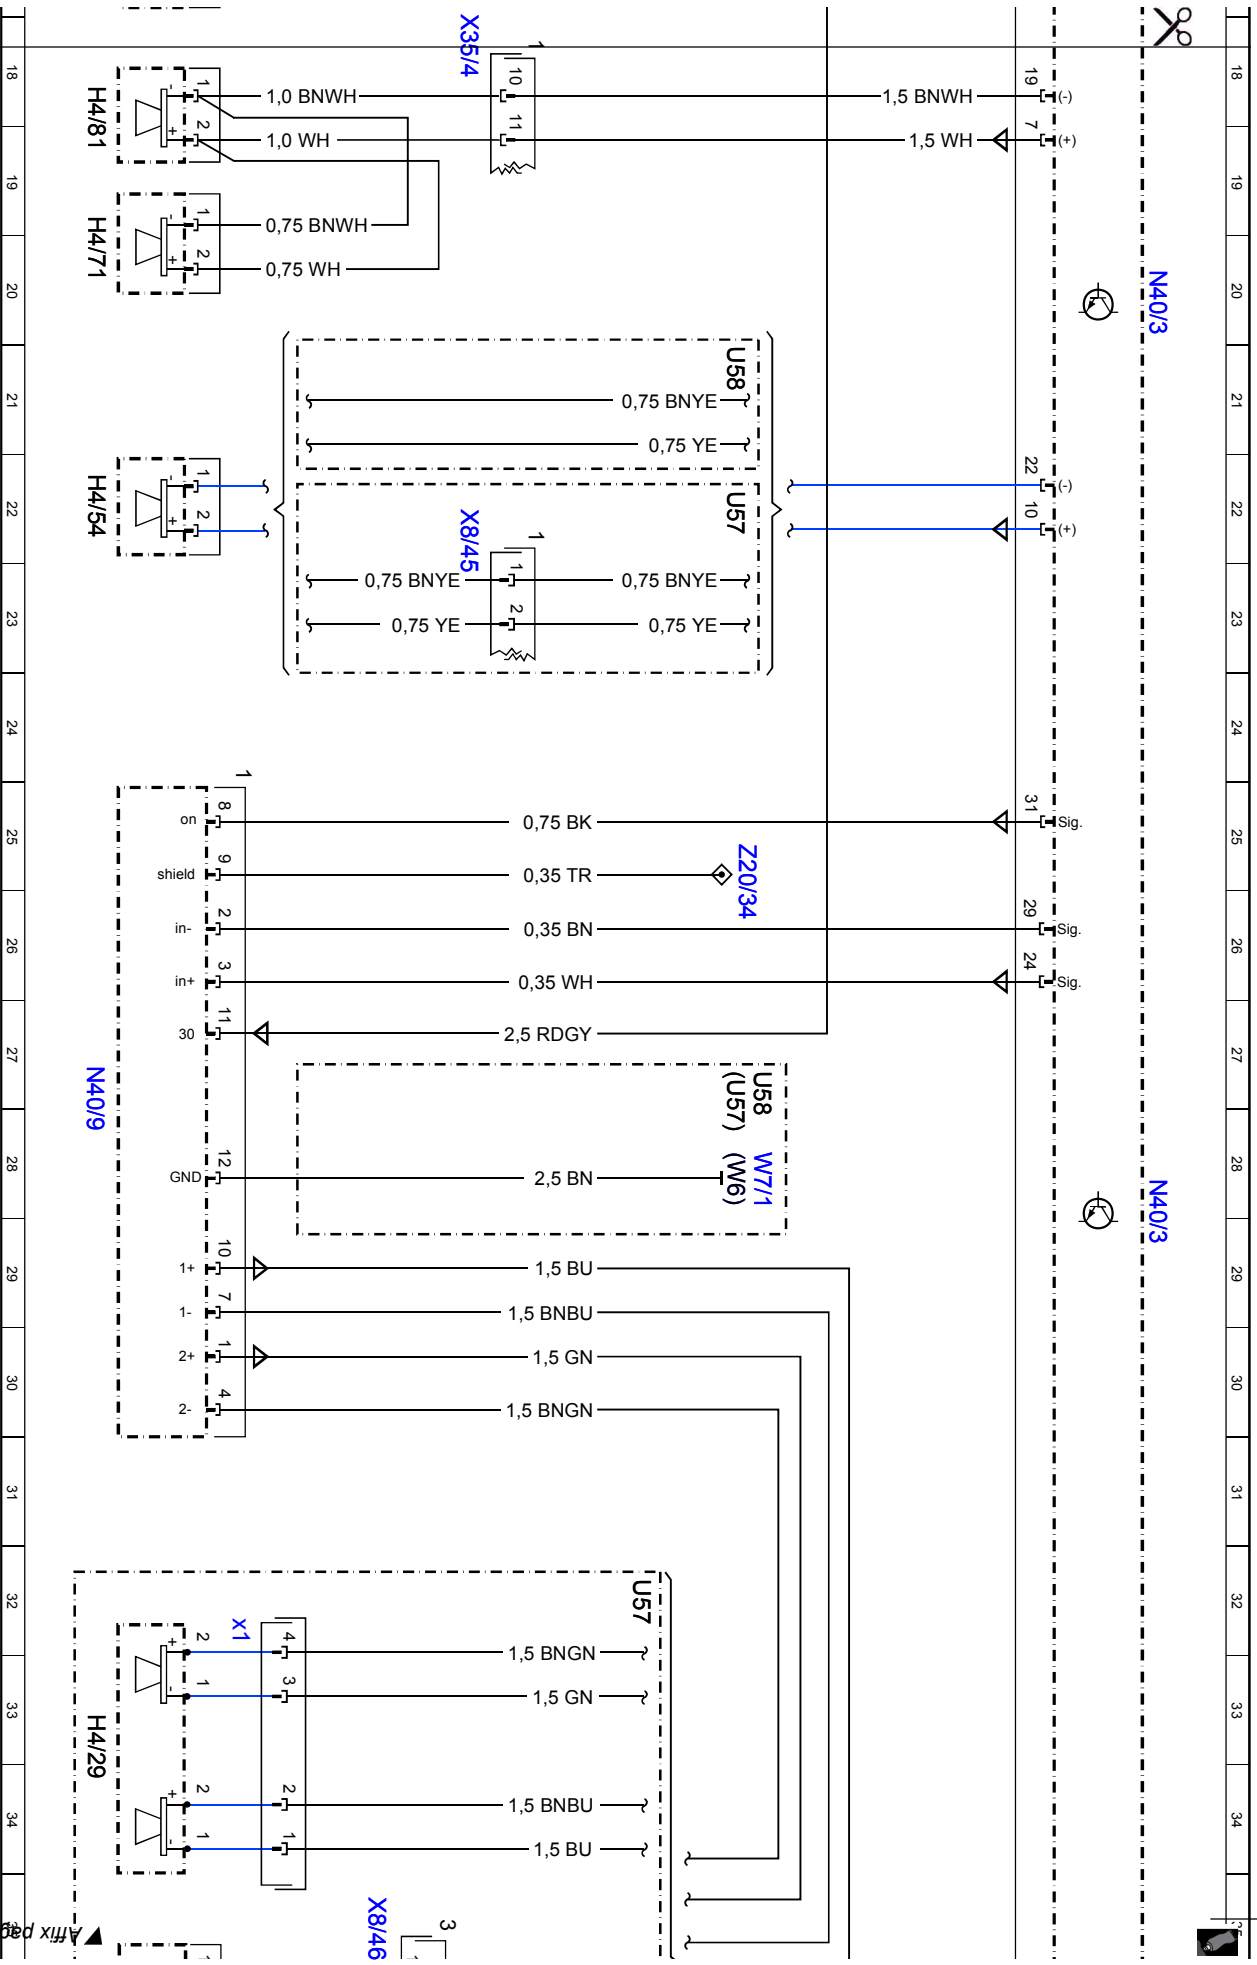

Cut here

Affix page 3 here