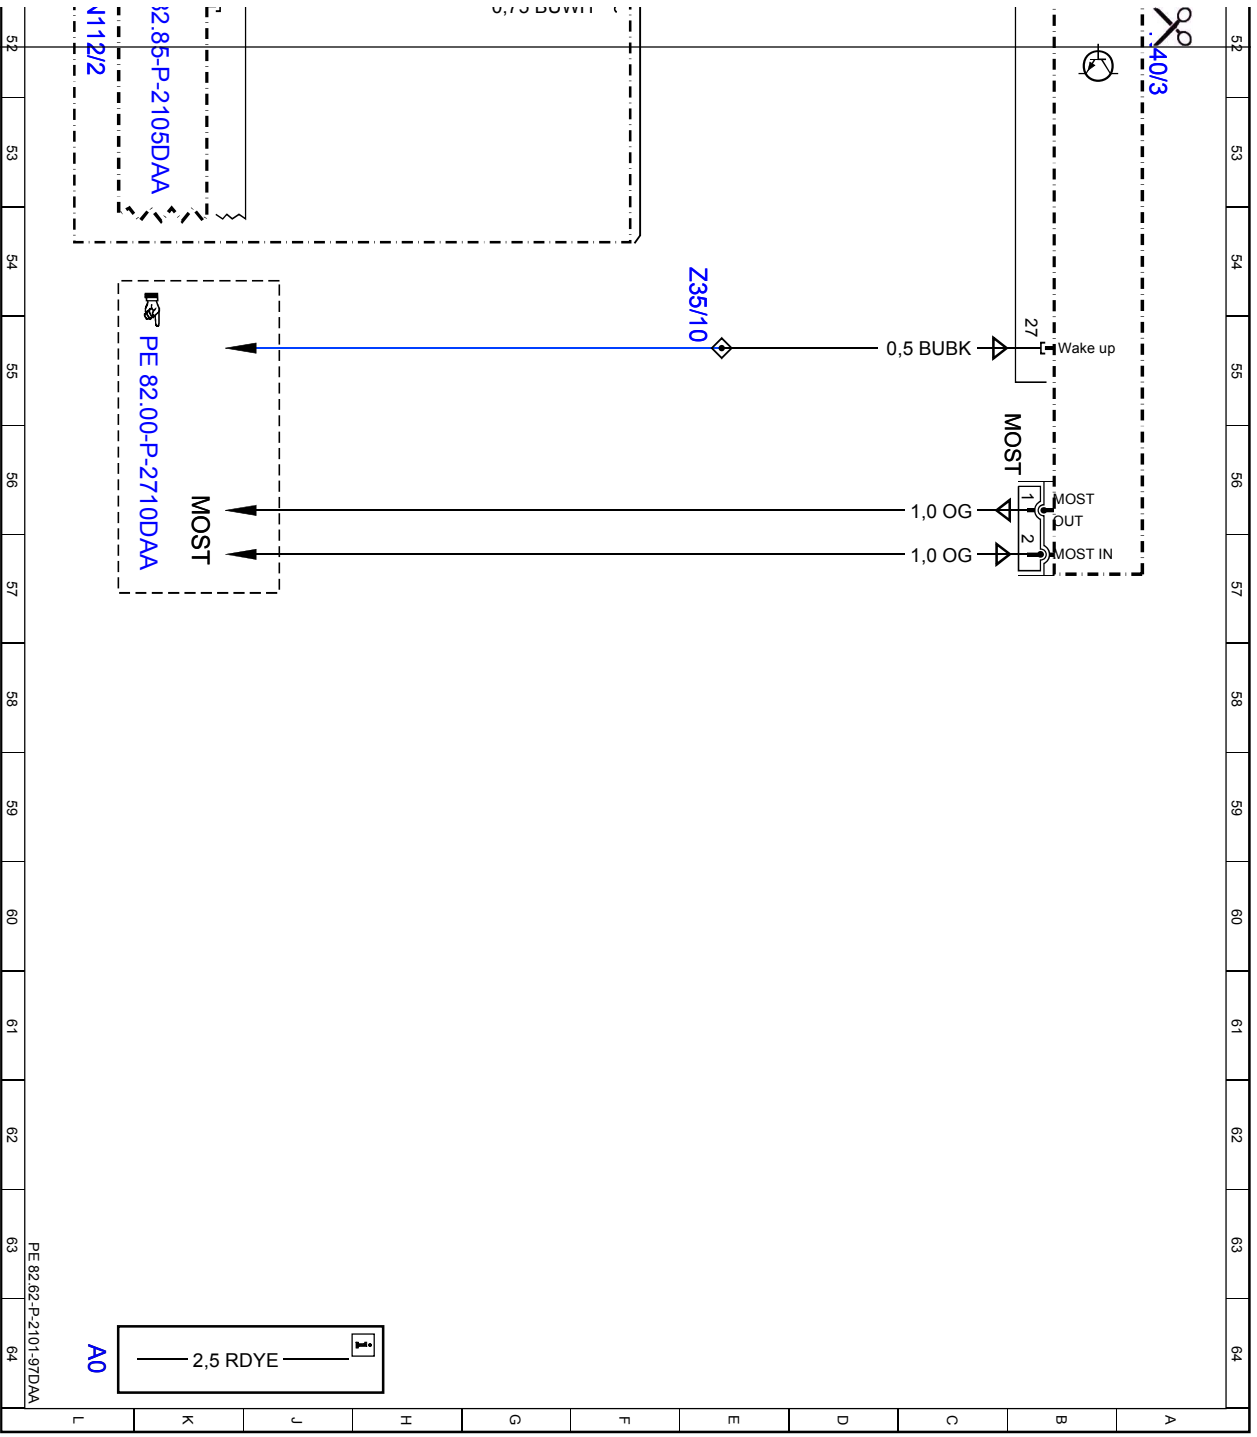

**Document number:** pe82.62-p-2101-97daa

**Document title:** Sound amplifier control unit wiring diagram

<b>Code:</b>	<b>Designation:</b>	<b>Position:</b>
U57	Valid for model 212.2	27E
U57	Valid for model 212.2	32F
U58	Valid for model 212.0/1	21E
U58	Valid for model 212.0/1	27E
U58	Valid for model 212.0/1	37F
W6	Left rear wheel well ground point	2E
W6	Left rear wheel well ground point	28E
W7/1	Right taillamp trunk ground point	28E
X18	Vehicle interior and harness for taillamp electrical connector	43H
X35/1	Left front door electrical connector	8H
X35/2	Right front door electrical connector	11H
X35/3	Left rear door electrical connector	15H
X35/4	Right rear door electrical connector	18H
X8/45	Left vehicle interior and tailgate electrical connector	22H
X8/46	Right vehicle interior and tailgate electrical connector	35H
Z20/34	Tracer wire connector sleeve	25E
Z35/10	MOST wake-up signal connector sleeve	54E

▲ Affix page 2 here

Cut here

Affix page 3 here

Cut here

▲ Affix page 4 here

Cut here