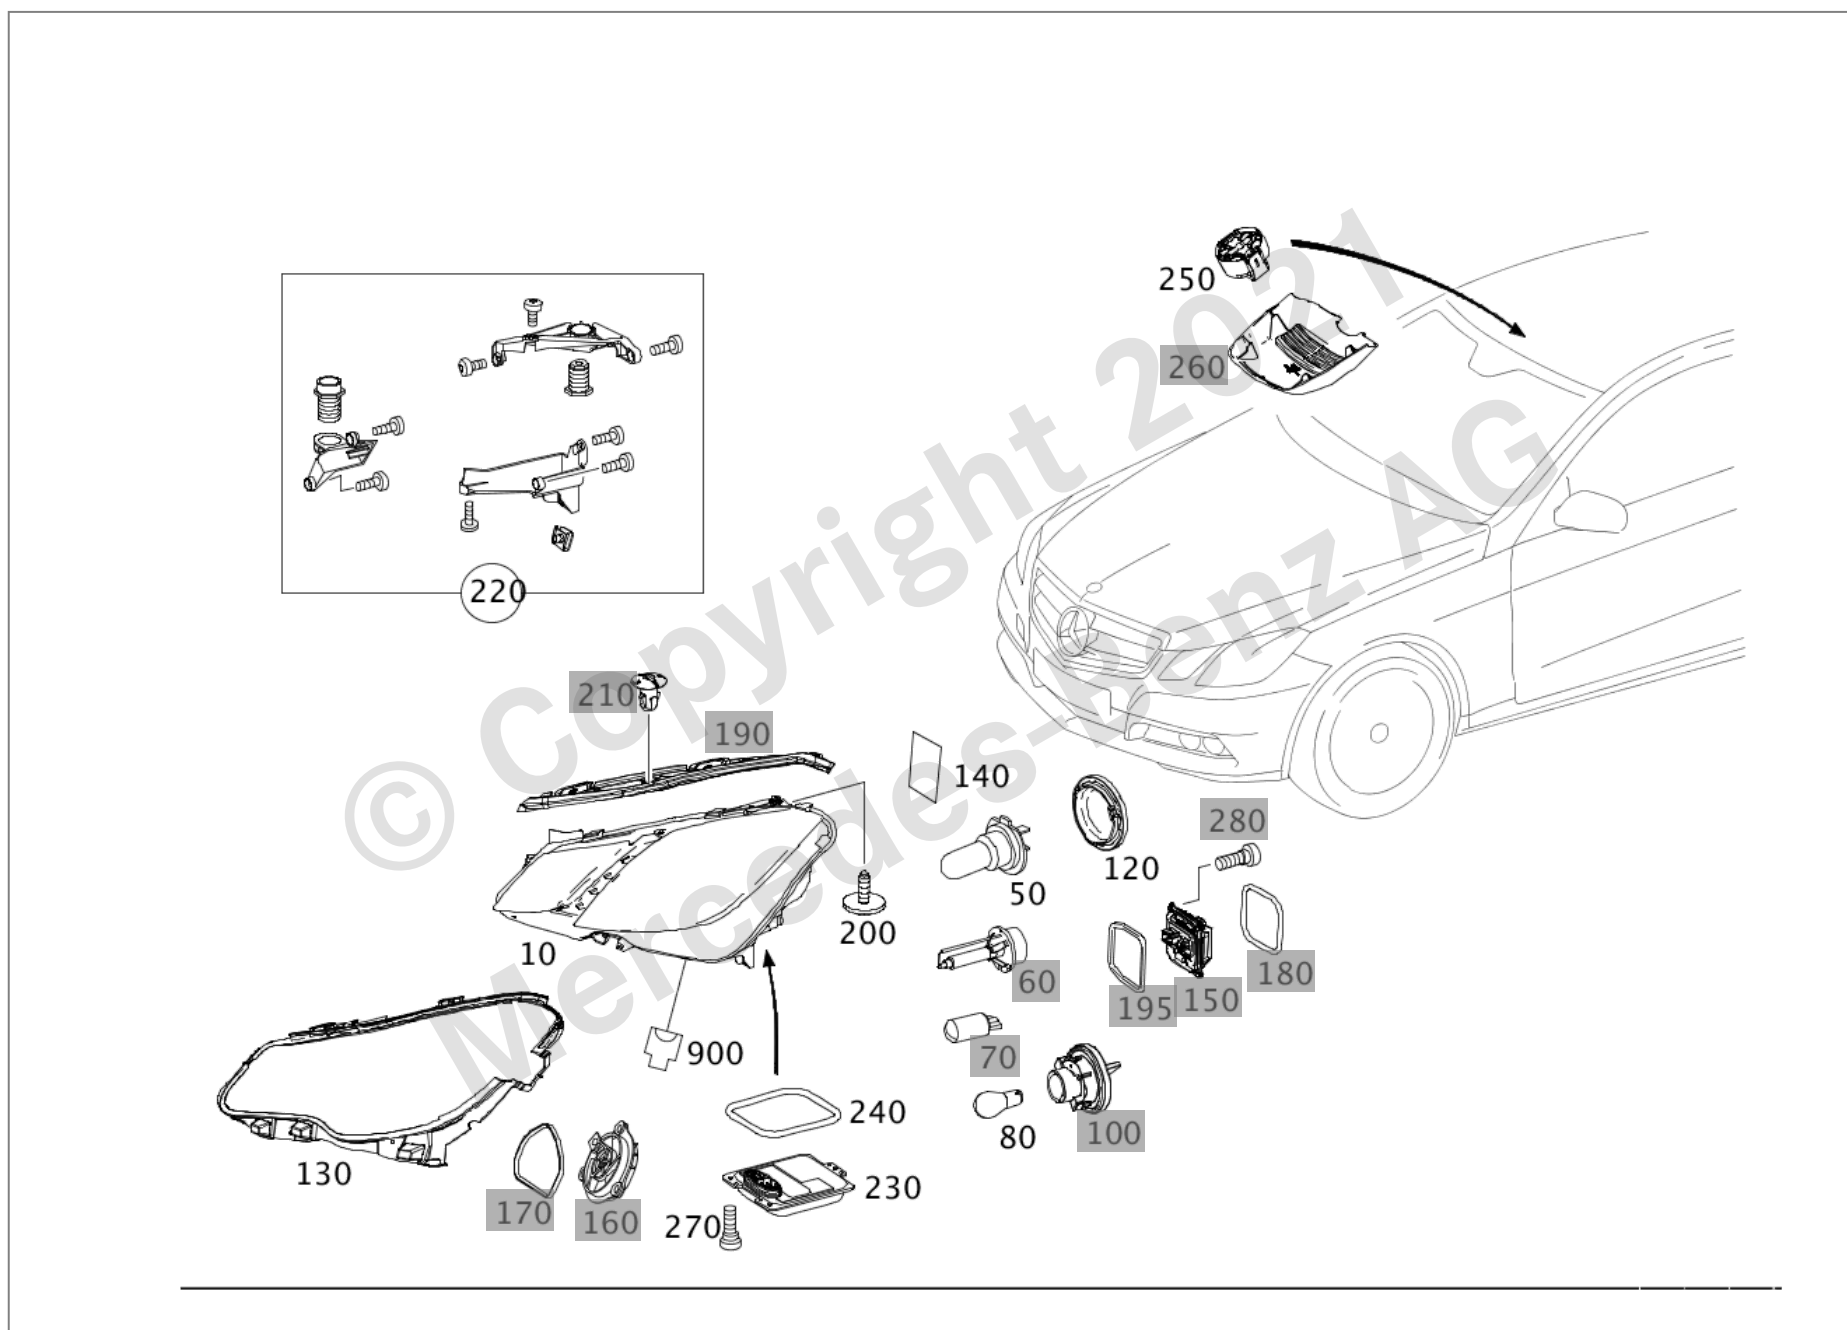

- Parts list -

<b>Vehicle</b>	WDDKJ6FB9GF346255 (D48)	E 400 BLUE EFFICIENCY	
<b>Color</b>	040 - undefined	<b>Equipment</b>	264 -
FIN: WDD2073651F346255		<b>Assortment class</b>	PC
<b>Group</b>	82 ELECTRICAL SYSTEM	<b>Sub-group</b>	175 FRONT ILLUMINATION

Image ID: drawing\_B82175000296

Item	Part number	Designation/additional information	Qty
10	A 207 820 83 61 🔧	LAMP UNIT LEFT 📦 Code: (804/805/806/807)+632+(494/460); 🔧 Fault location 82B01	1
10	A 207 820 84 61 🔧	LAMP UNIT RIGHT 📦 Code: (804/805/806/807)+632+(494/460); 🔧 Fault location 82P01	1
50	N 400809 000007 🔧	* BULB MAIN BEAM LEFT; H7 12V-55W 📦 Code: 631/632; 🔧 Fault location 82123	2
80	N 000000 007501 🔧	* BULB LEFT BLINKER LIGHT; 12V - 24W 📦 Code: 631/632; 🔧 Fault location 82268	1
80	N 000000 007501 🔧	* BULB RIGHT BLINKER LIGHT; 12V - 24W 📦 Code: 631/632; 🔧 Fault location 82268	1