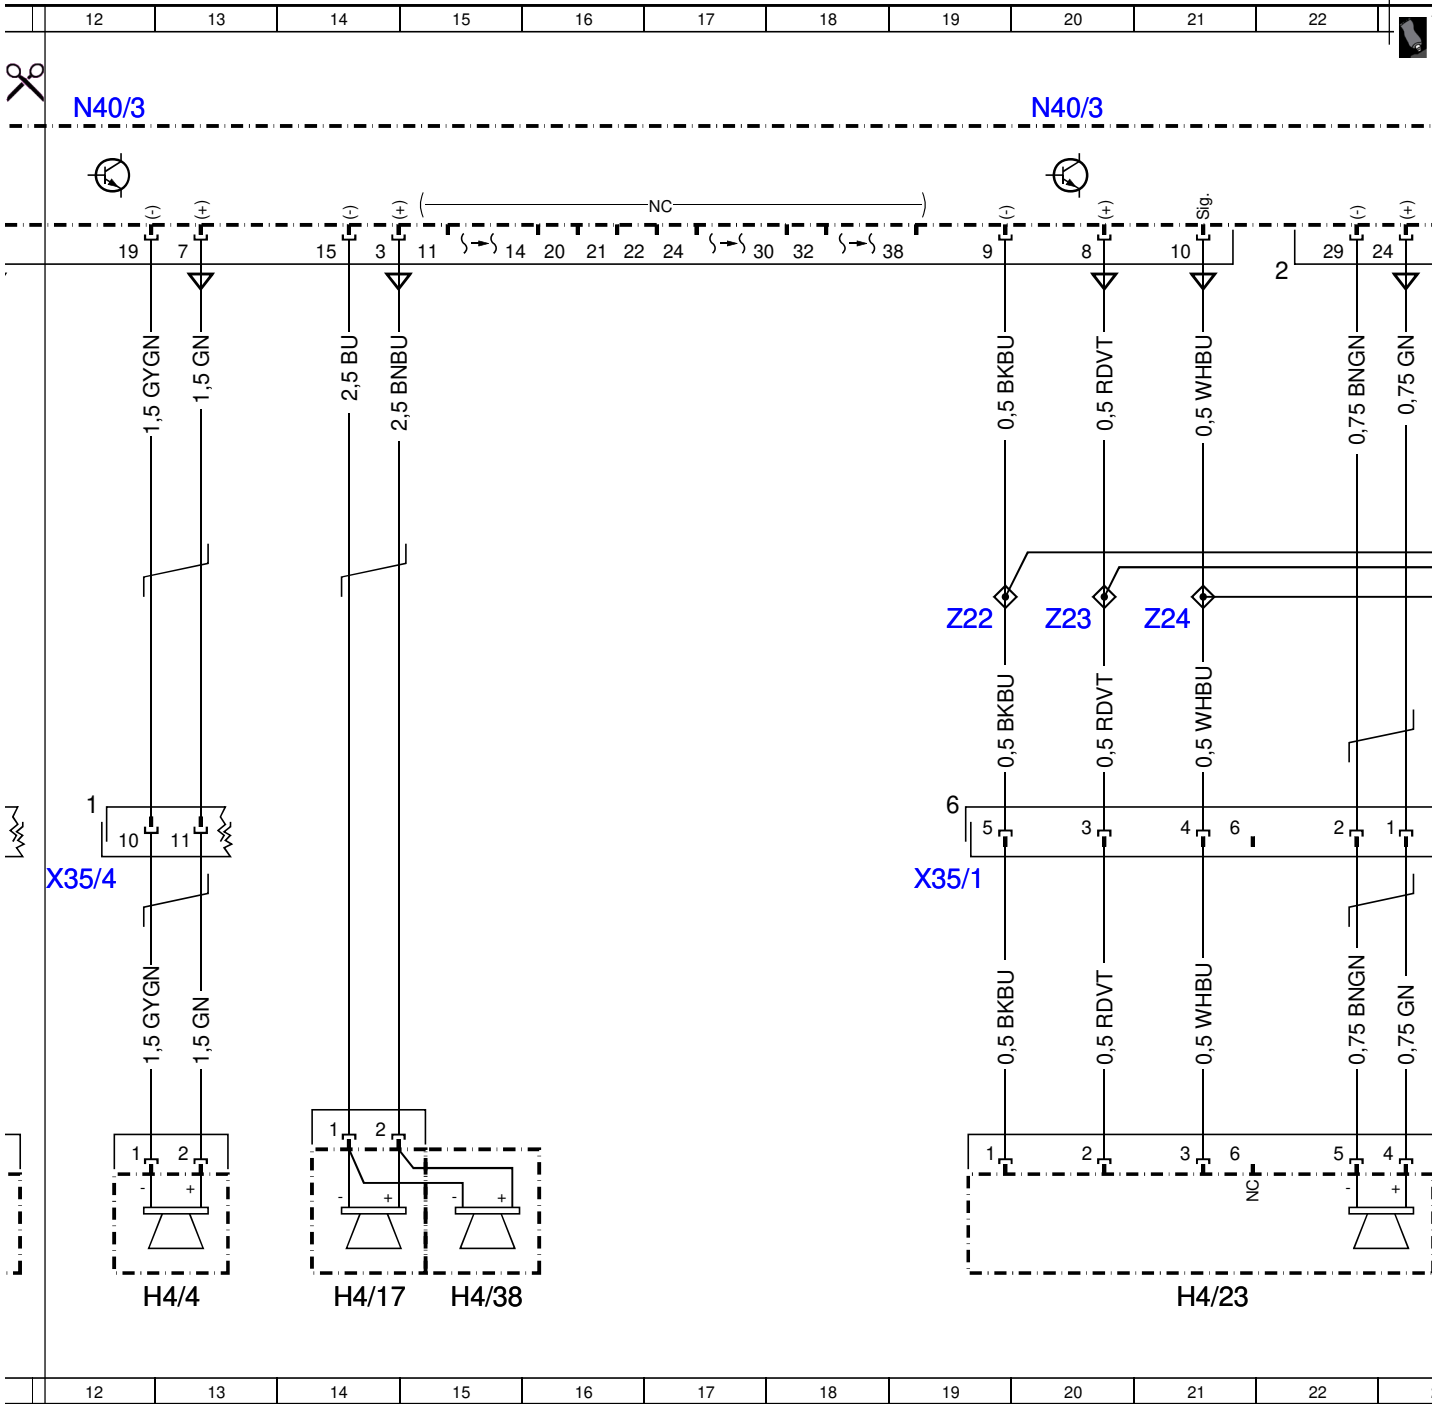

Cut here

▼ Affix page 3 here ▼