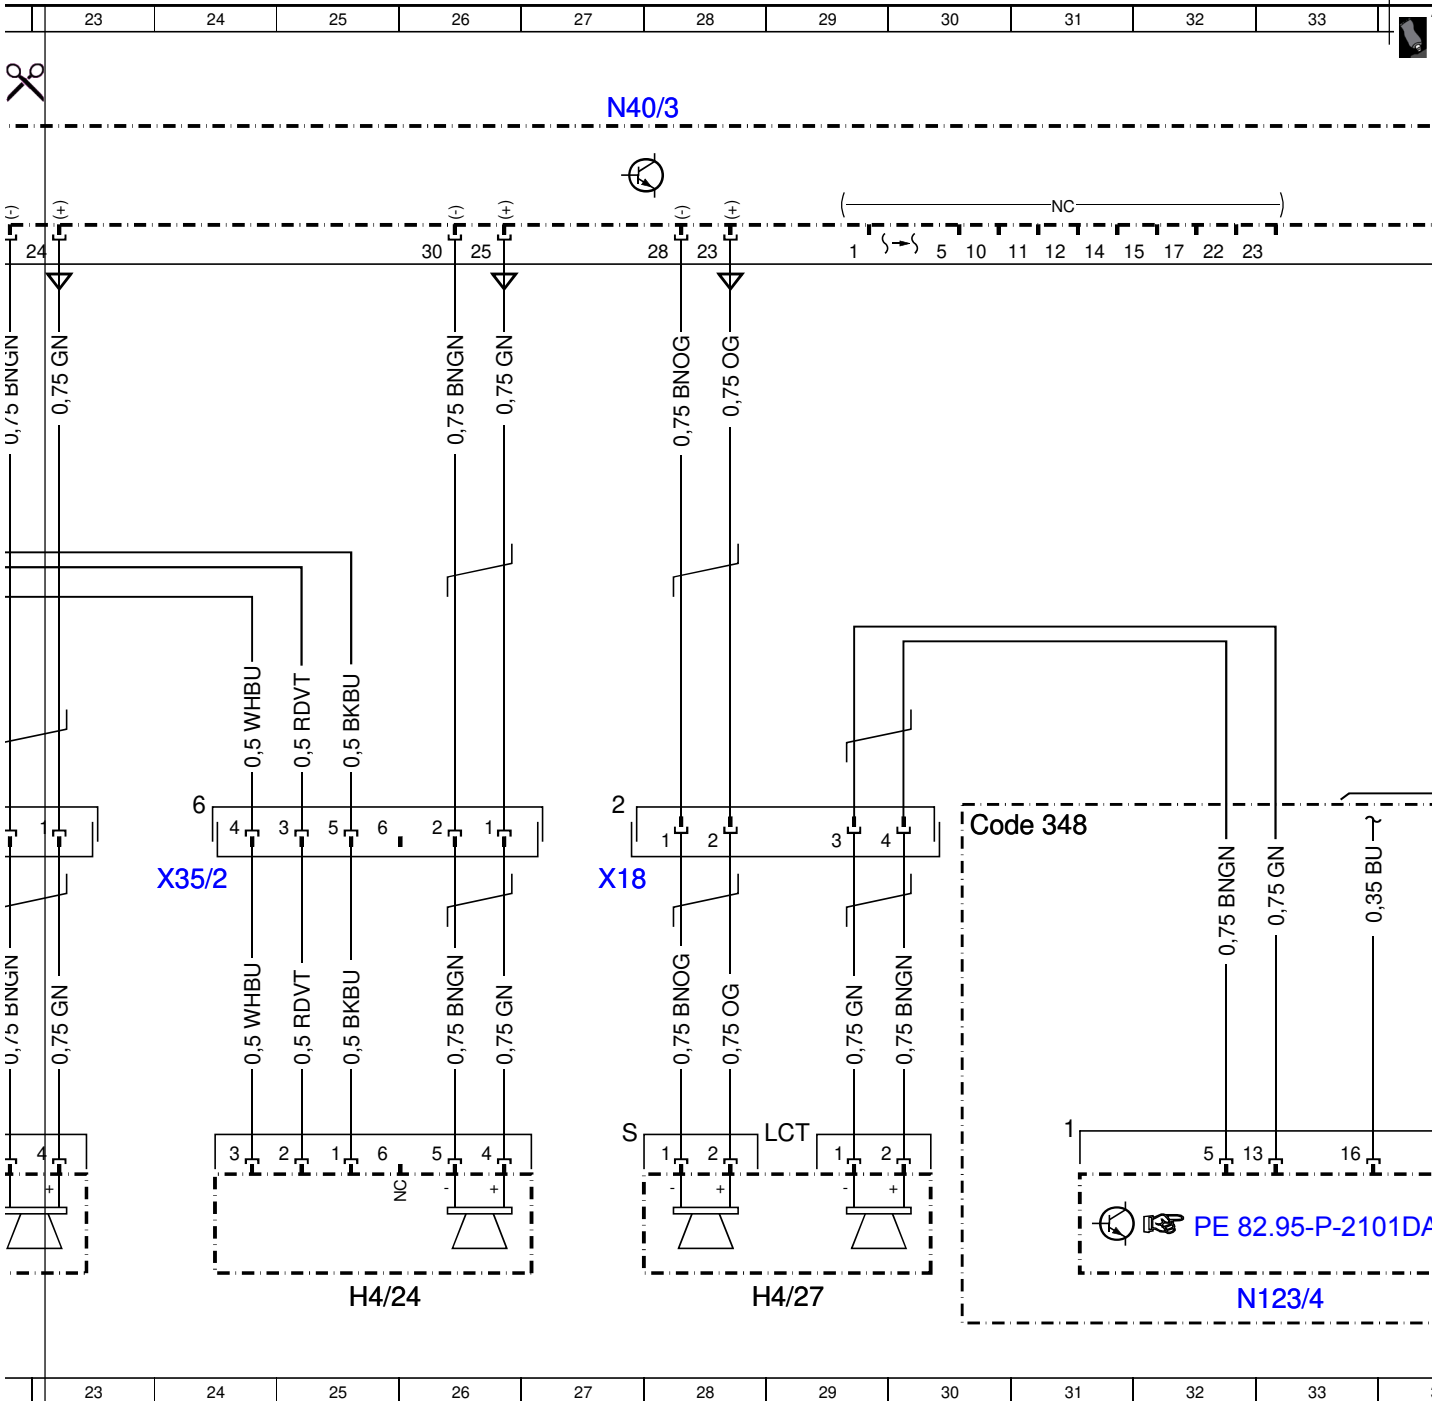

Cut here

▼ Affix page 4 here ▼