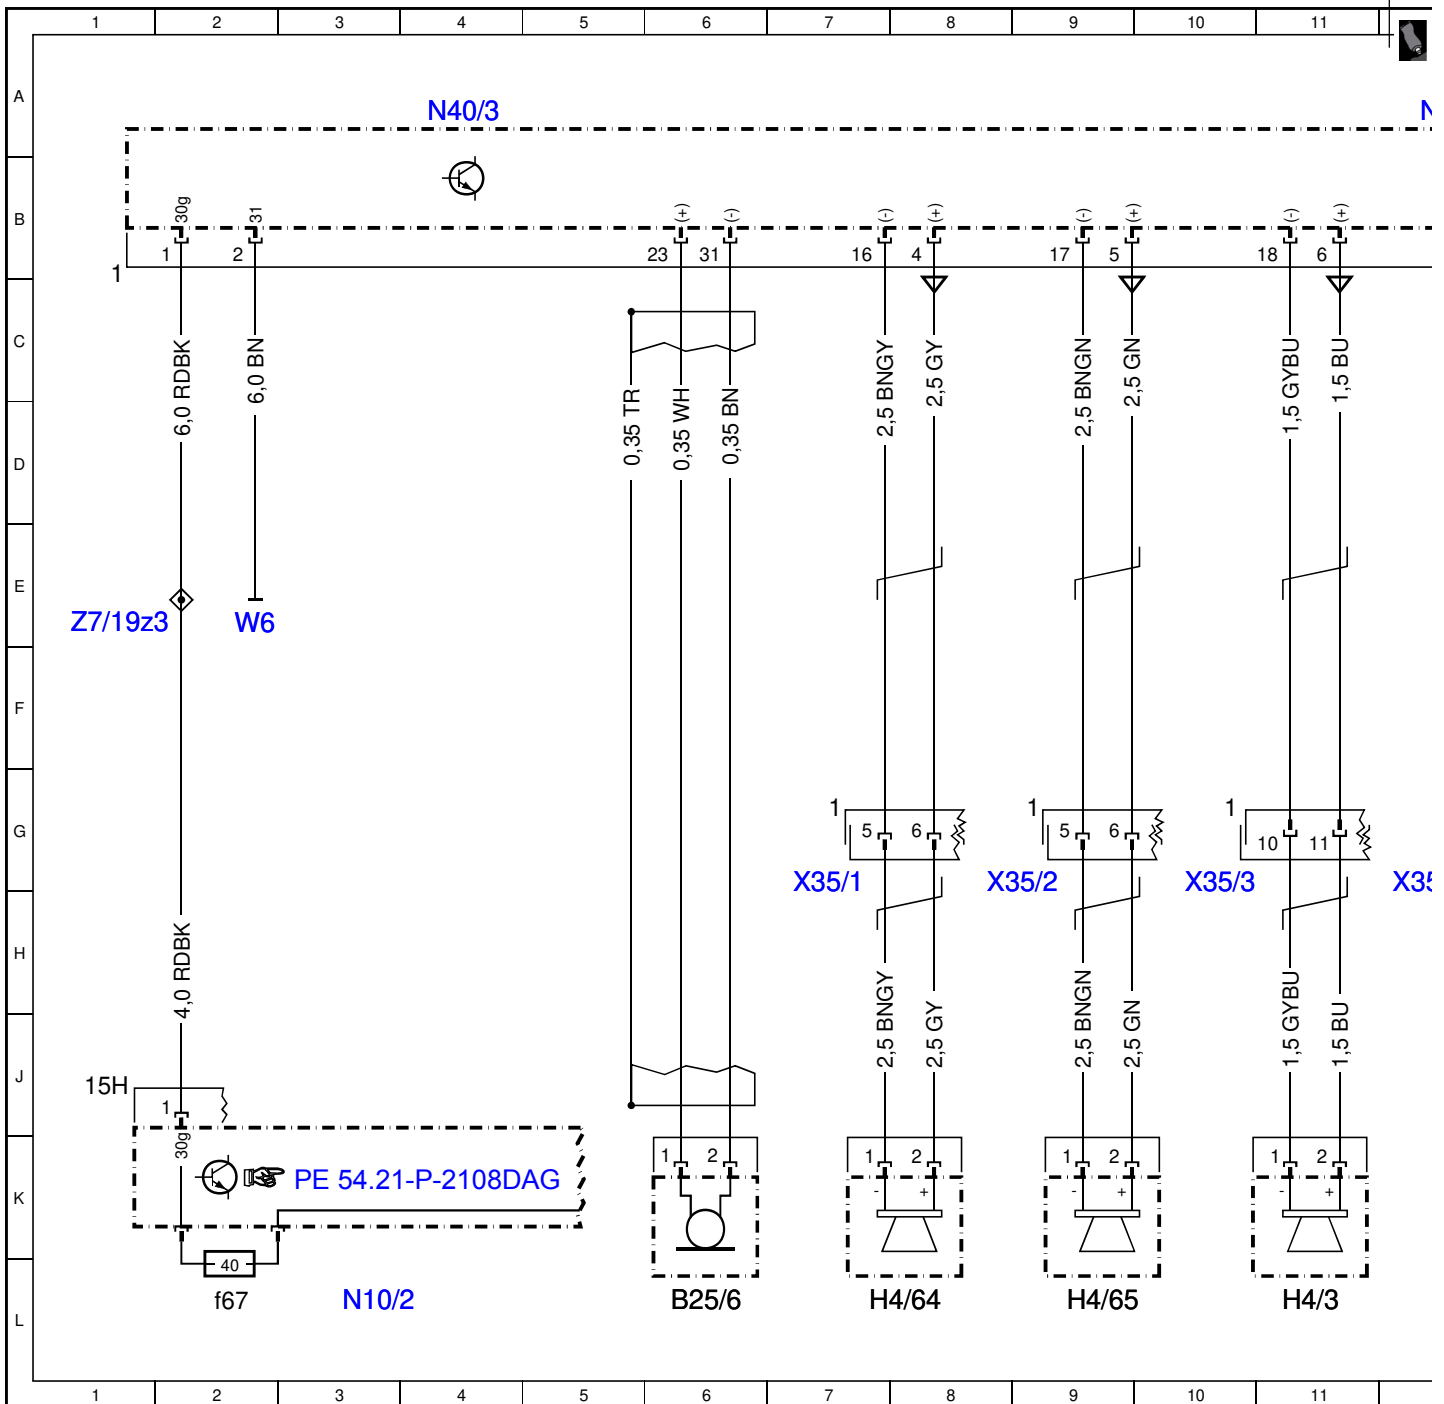

Document number: pe82.62-p-2101-97dac
Document title: Sound amplifier control unit wiring diagram

Code:	Designation:	Position:
A0	Color code key	64L
B25/6	Sound system microphone	6L
Code 348	Emergency call/assistance system	30G
Code 350	Ecall Europe emergency call system	35G
Code 811	Extended sound system	
H4/1	Left front door speaker	40L
H4/17	Woofer	14L
H4/2	Right front door speaker	41L
H4/23	Left front door speaker, mirror triangle	21L
H4/24	Right front door speaker, mirror triangle	25L
H4/27	Center instrument panel speaker	29L
H4/3	Left rear door speaker	11L
H4/38	Rear woofer	15L
H4/4	Right rear door speaker	13L
H4/54	Left rear surround speaker	47L
H4/57	Right rear surround speaker	51L
H4/64	Left front door sound system woofer	7L
H4/65	Right front door sound system woofer	9L
H4/70	Left rear door sound system tweeter	43L
H4/71	Right rear door sound system tweeter	45L
MOST	Media Oriented System Transport	56K
N10/2	Rear SAM control unit with fuse and relay module	3L
N10/2f67	Fuse 67	2L
N112/2	Telematics services communication module	36L
N123/4	Emergency call system control unit	33L
N40/3	Sound system amplifier control unit	4A
N40/3	Sound system amplifier control unit	12A
N40/3	Sound system amplifier control unit	20A
N40/3	Sound system amplifier control unit	27A
N40/3	Sound system amplifier control unit	40A
N40/3	Sound system amplifier control unit	48A
N40/3	Sound system amplifier control unit	55A
U57	Valid for model 212.2	48D
U57	Valid for model 212.2	52D
U58	Valid for model 212.0/1	46D
U58	Valid for model 212.0/1	50D
W6	Left rear wheel well ground point	2E
X18	Vehicle interior and harness for taillamp electrical connector	27H
X35/1	Left front door electrical connector	7H
X35/1	Left front door electrical connector	19H
X35/1	Left front door electrical connector	39H
X35/2	Right front door electrical connector	9H
X35/2	Right front door electrical connector	24H
X35/2	Right front door electrical connector	41H
X35/3	Left rear door electrical connector	10H
X35/3	Left rear door electrical connector	42H
X35/4	Right rear door electrical connector	12H
X35/4	Right rear door electrical connector	44H
X8/45	Left vehicle interior and tailgate electrical connector	48G
X8/46	Right vehicle interior and tailgate electrical connector	52G
Z22	Front tweeter LED luminescent band connector sleeve (- signal)	19E
Z23	Front tweeter LED luminescent band connector sleeve (+ signal)	20E
Z24	Front tweeter LED luminescent band connector sleeve (control signal)	21E
Z35/10	MOST wake-up signal connector sleeve	54E
Z7/19z3	Circuit 30 (fused) connector sleeve	1E