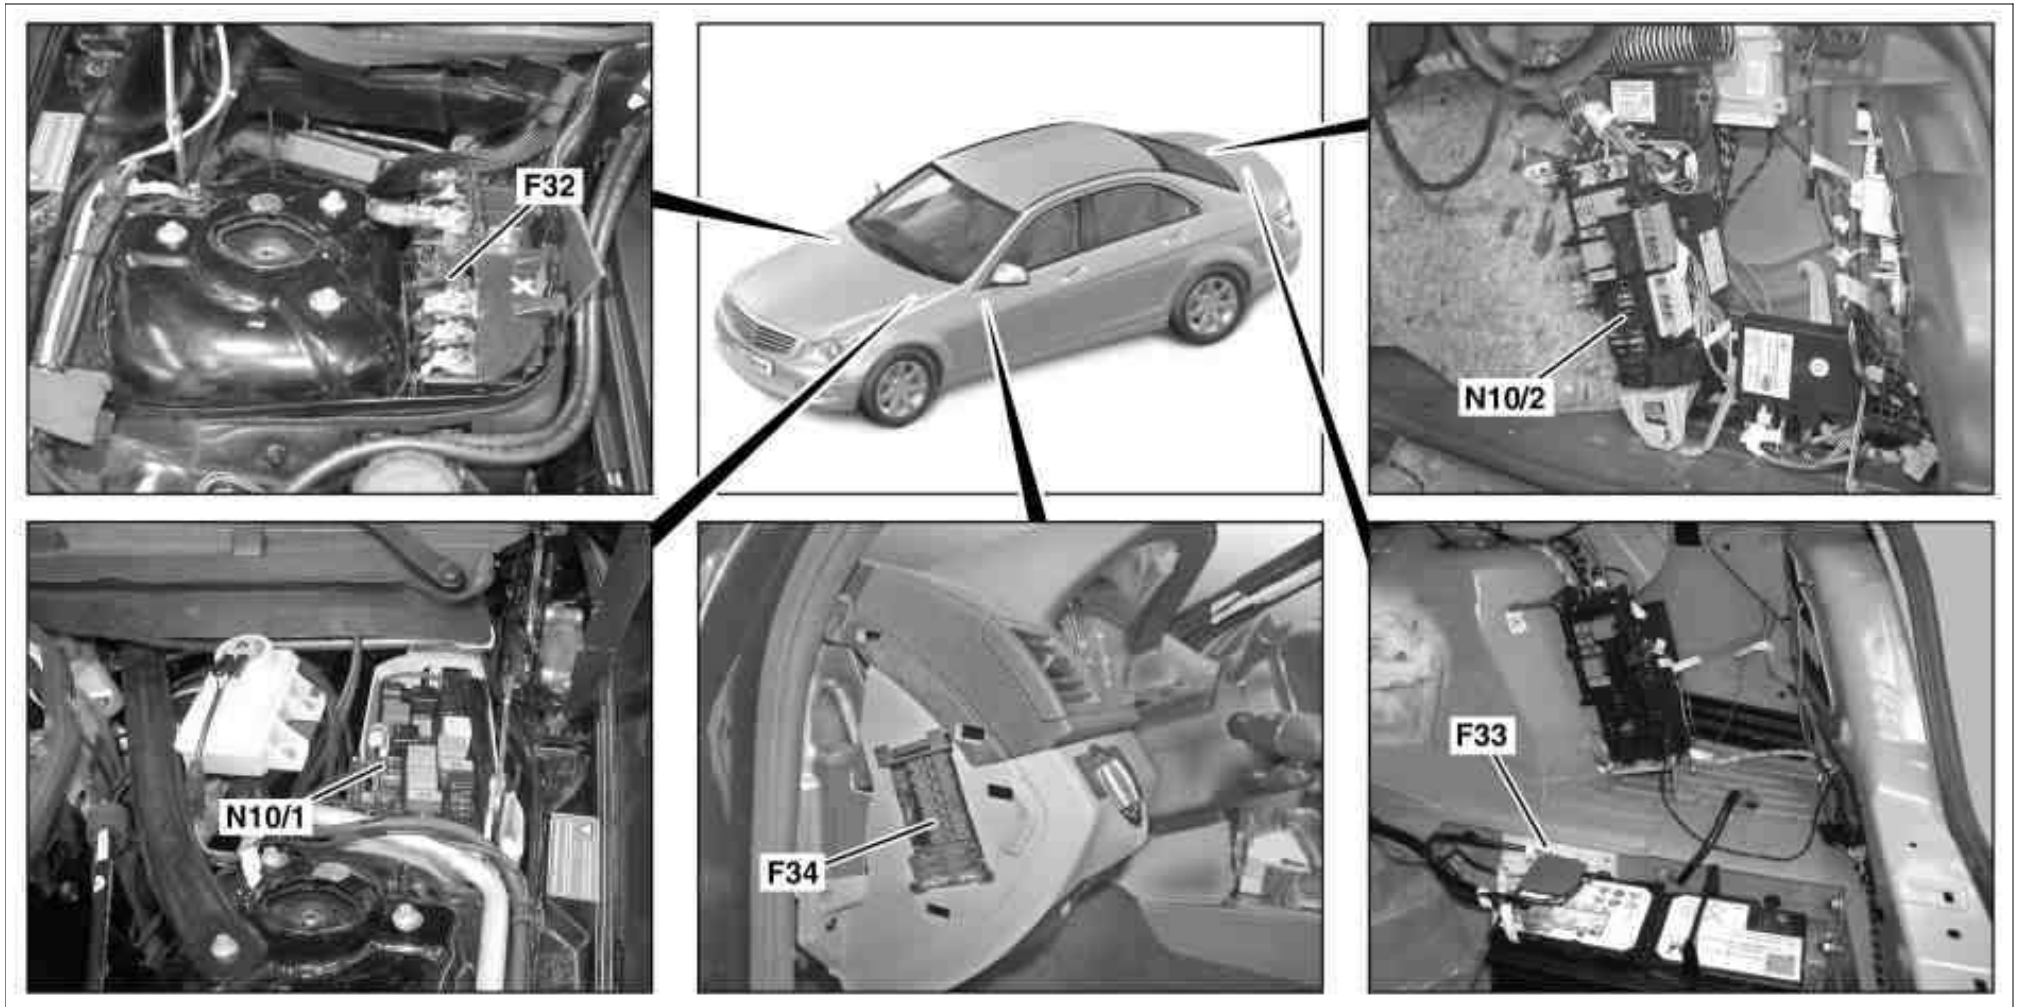

**Document title** Fuse and relay box, as-built configuration

**Document number** gf5415p0800cw

MODEL 204.0/2  
up to model year 2008

P54.15-3024-09

#### Shown on model 204.0

F32 Front electrical prefuse box

F34 Interior fuse box

N10/2 Rear SAM control unit with fuse and relay module

F33 Rear prefuse box

N10/1 Front SAM control unit with fuse and relay module