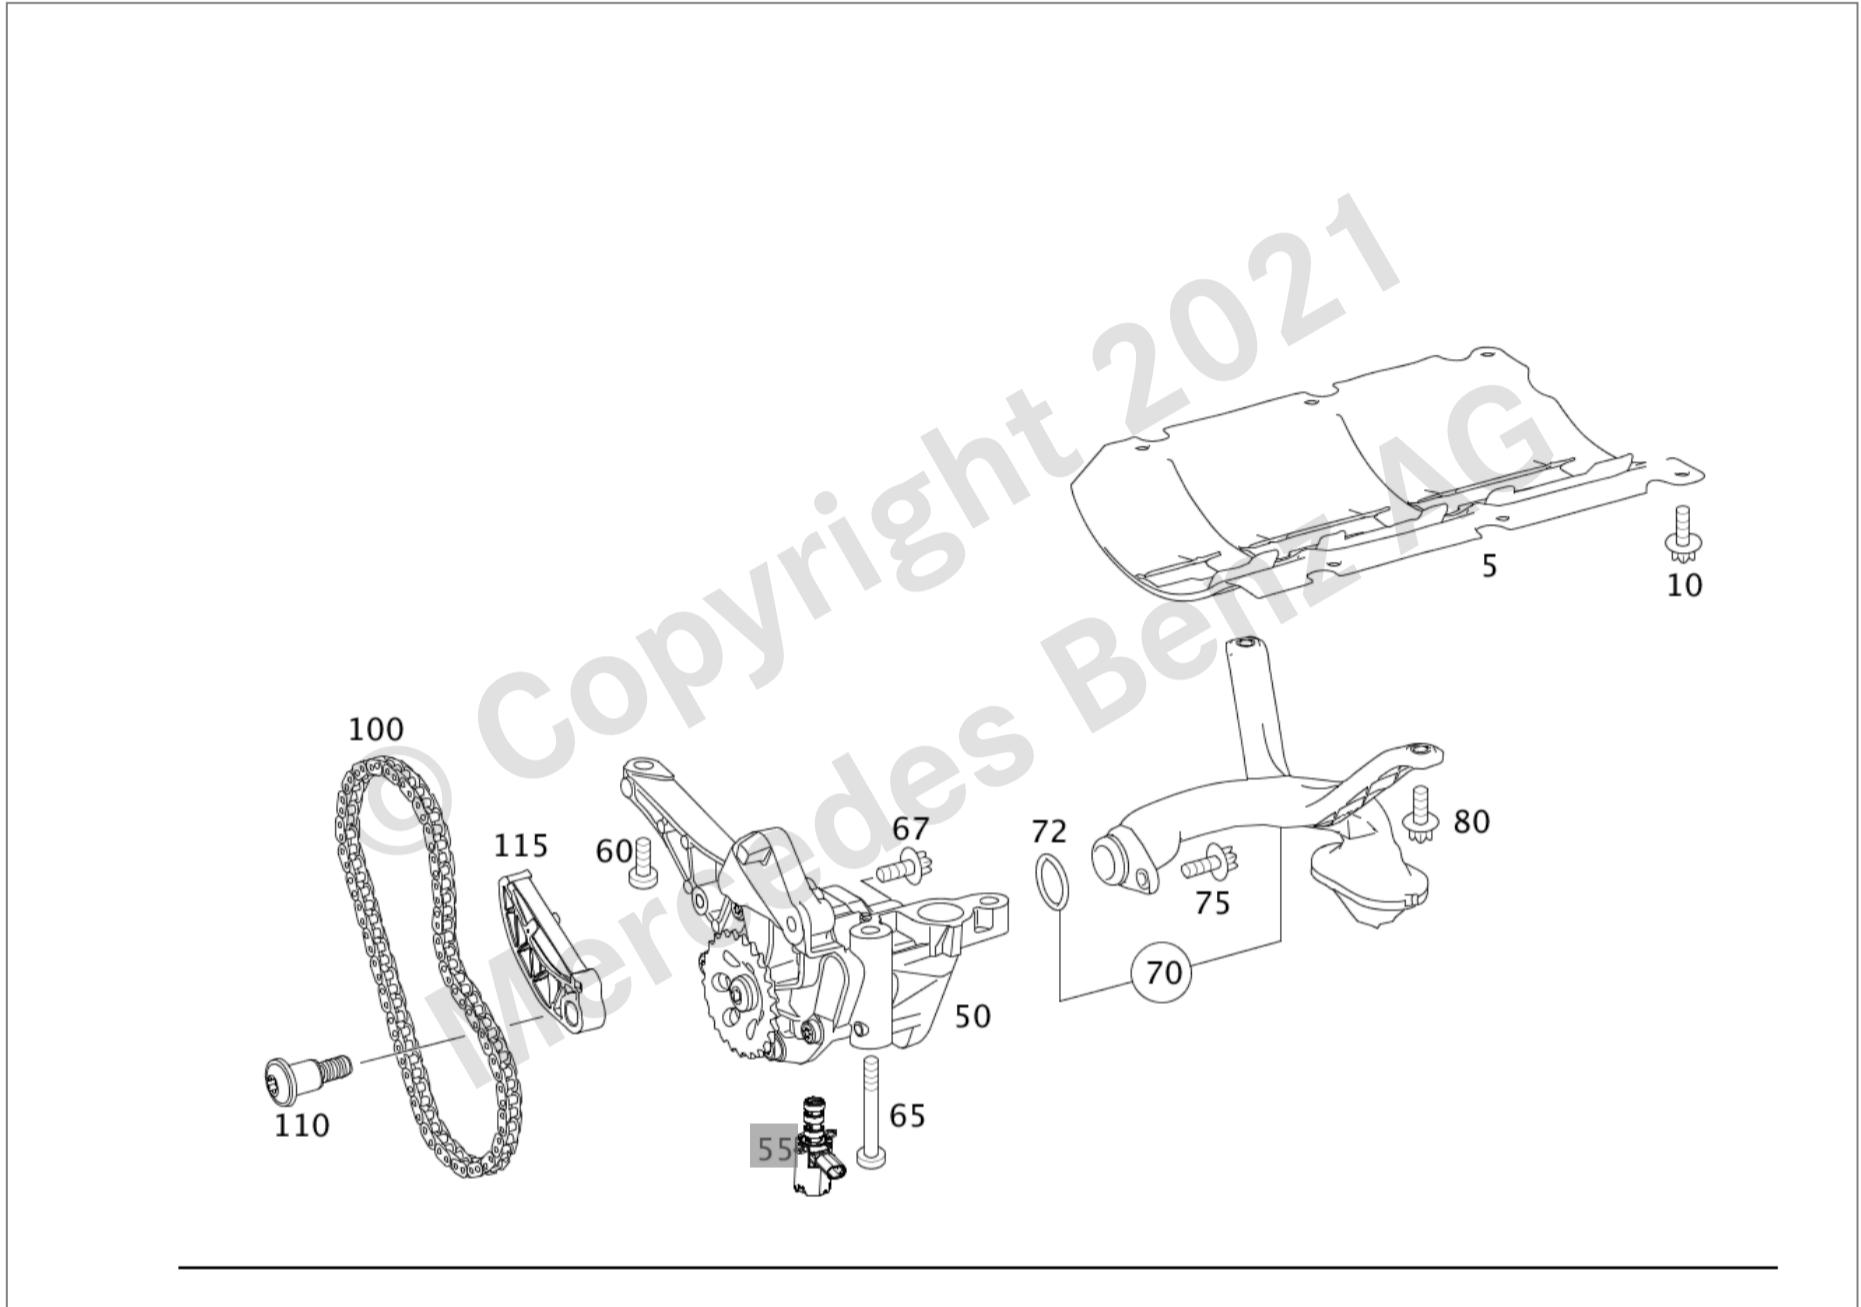

- Parts list -

Vehicle	WDDHH8HB1BA169351 (D22)	E 350 4MATIC	
Color	359 - TANZANITE BLUE METALLIC FINISH	Equipment	105 - IMITATION LEATHER - BEIGE
FIN: WDD2122871A169351		Assortment class	PC
Group	18 ENGINE LUBRICATION	Sub-group	015 OIL PUMP

Image ID: drawing_B18015000279

Item	Part number	Designation/additional information	Qty
5	A 272 014 06 66	OIL DEFLECTOR Code: (F204/F212/F221)+M005;	1
10	N 910143 006001	HEXALOBULAR BOLT OIL BAFFLE TO CYLINDER CRANKCASE; M6X16 Code: (F204/F212/F221)+M005;	6
50	A 272 180 07 01	OIL PUMP Code: -(ME03/ME04);	1
60	A 001 990 13 14	FIT SCREW OIL PUMP TO CRANKCASE	2
65	N 000000 001433	HEXALOBULAR BOLT OIL PUMP TO CRANKCASE; M8X80	1
67	N 910143 006002	HEXALOBULAR BOLT AT OIL PUMP; M6X20 Code: (F204/F212/F221)+M005;	1
70	A 272 180 06 52 	INTAKE MANIFOLD AT OIL PUMP Code: (F204/F212/F221)+M005;	1

Parts Information

Item	Part number	Designation/additional information	Qty
72	A 013 997 23 45 	* O-RING OIL INLET PIPE  Code: (F204/F212/F221)+M005;	1
75	N 910143 006001	HEXALOBULAR BOLT OIL SUCTION PUMP TO OIL PUMP; M6X16  Code: -(F203/F211)+M005/F164/F251);	1
80	N 000000 001116	HEXALOBULAR BOLT OIL SUCTION PIPE TO OIL PAN; M6X19  Code: (F204/F212/F221)+M005;	2
100	A 000 993 07 76 	ROLLER CHAIN	1
110	A 000 990 13 07	FIT SCREW AT OIL PUMP	1
115	A 272 181 02 59	CHAIN TENSIONING LEVER AT OIL PUMP  Code: -(ME03/ME04);	1

Major assemblies

	Major assembly number	Variant	Object number
Engine	27297731458685		A2720102498
Transmission	72296002575128		2122702002
All-wheel front axle transmission	22133017023001910748		2213301702
Front axle, left	2123301194000934912052		
Front axle, right	2123301294000934912069		
Rear axle	21235087042421703005		
Steering	2124601800021000501512		2124601800