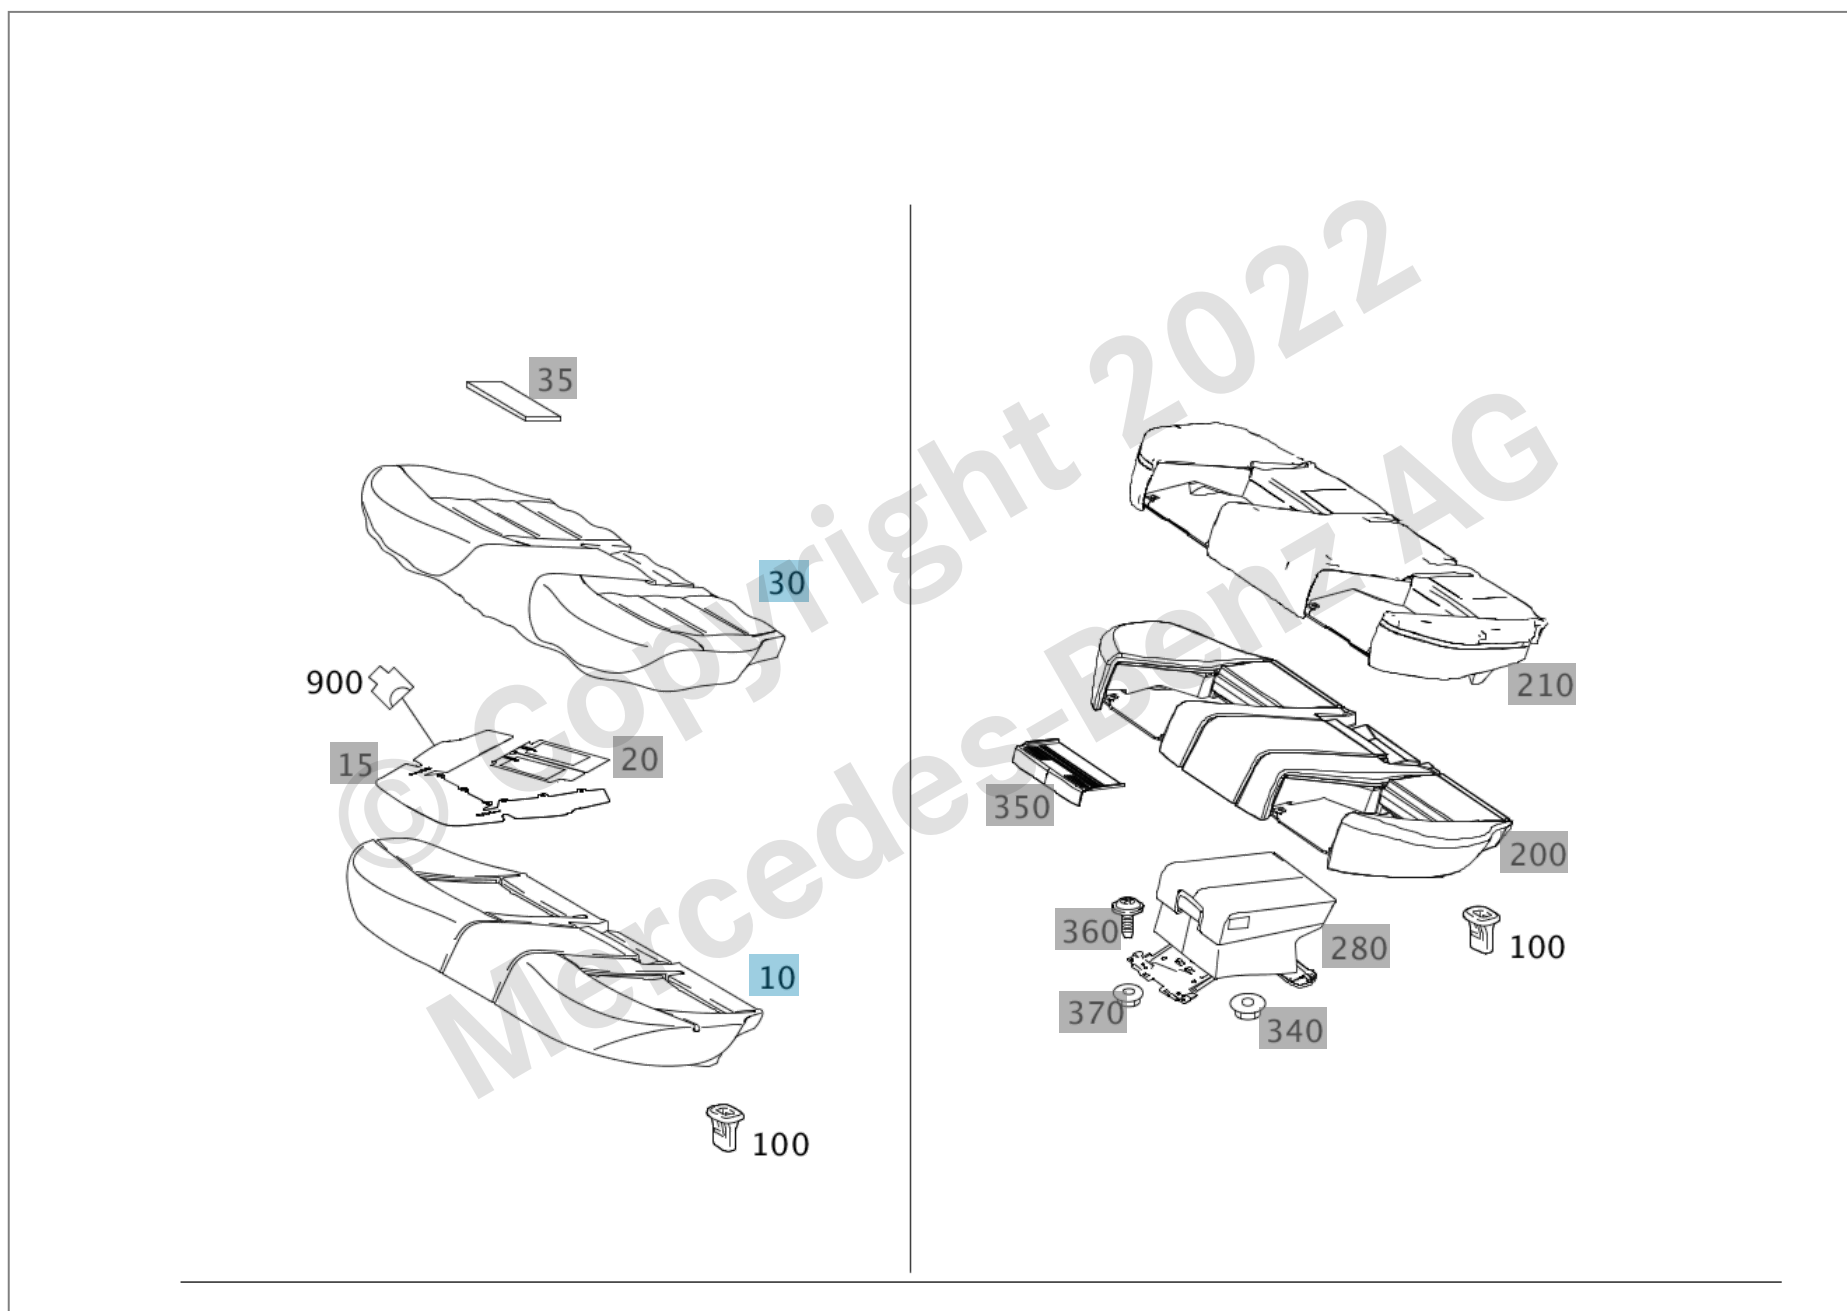

- Parts list -

<b>Vehicle</b>	WDDHH8JB6GB327033 (D24)	E 350 4MATIC	
<b>Color</b>	799 - undefined	<b>Equipment</b>	215 -
FIN: WDD2122881B327033		<b>Assortment class</b>	PC
<b>Group</b>	92 Rear seat	<b>Sub-group</b>	010 Rear cushion

Image ID: drawing\_B9201000031

Item	Part number	Designation/additional information	Qty
10	A 212 920 01 50	PADDING, REAR CUSHION Code: -(224/248/978);	1
30	A 212 920 93 02 8S06 🔪	COVER, SEAT CUSHION LEATHER Code: 210A+-(X00/248/978);	1
100	A 204 923 02 14	BRACKET REAR SEAT CUSHION AT CROSSMEMBER Code: -(224/248/978);	2
900	A 037 545 11 28	PLUG LEFT REAR HEATED SEAT CONNECTOR X54/11*1; 2-PIN SLK2.8	1
900	A 037 545 11 28	PLUG RIGHT REAR HEATED SEAT CONNECTOR X54/11*2; 2-PIN SLK2.8	1