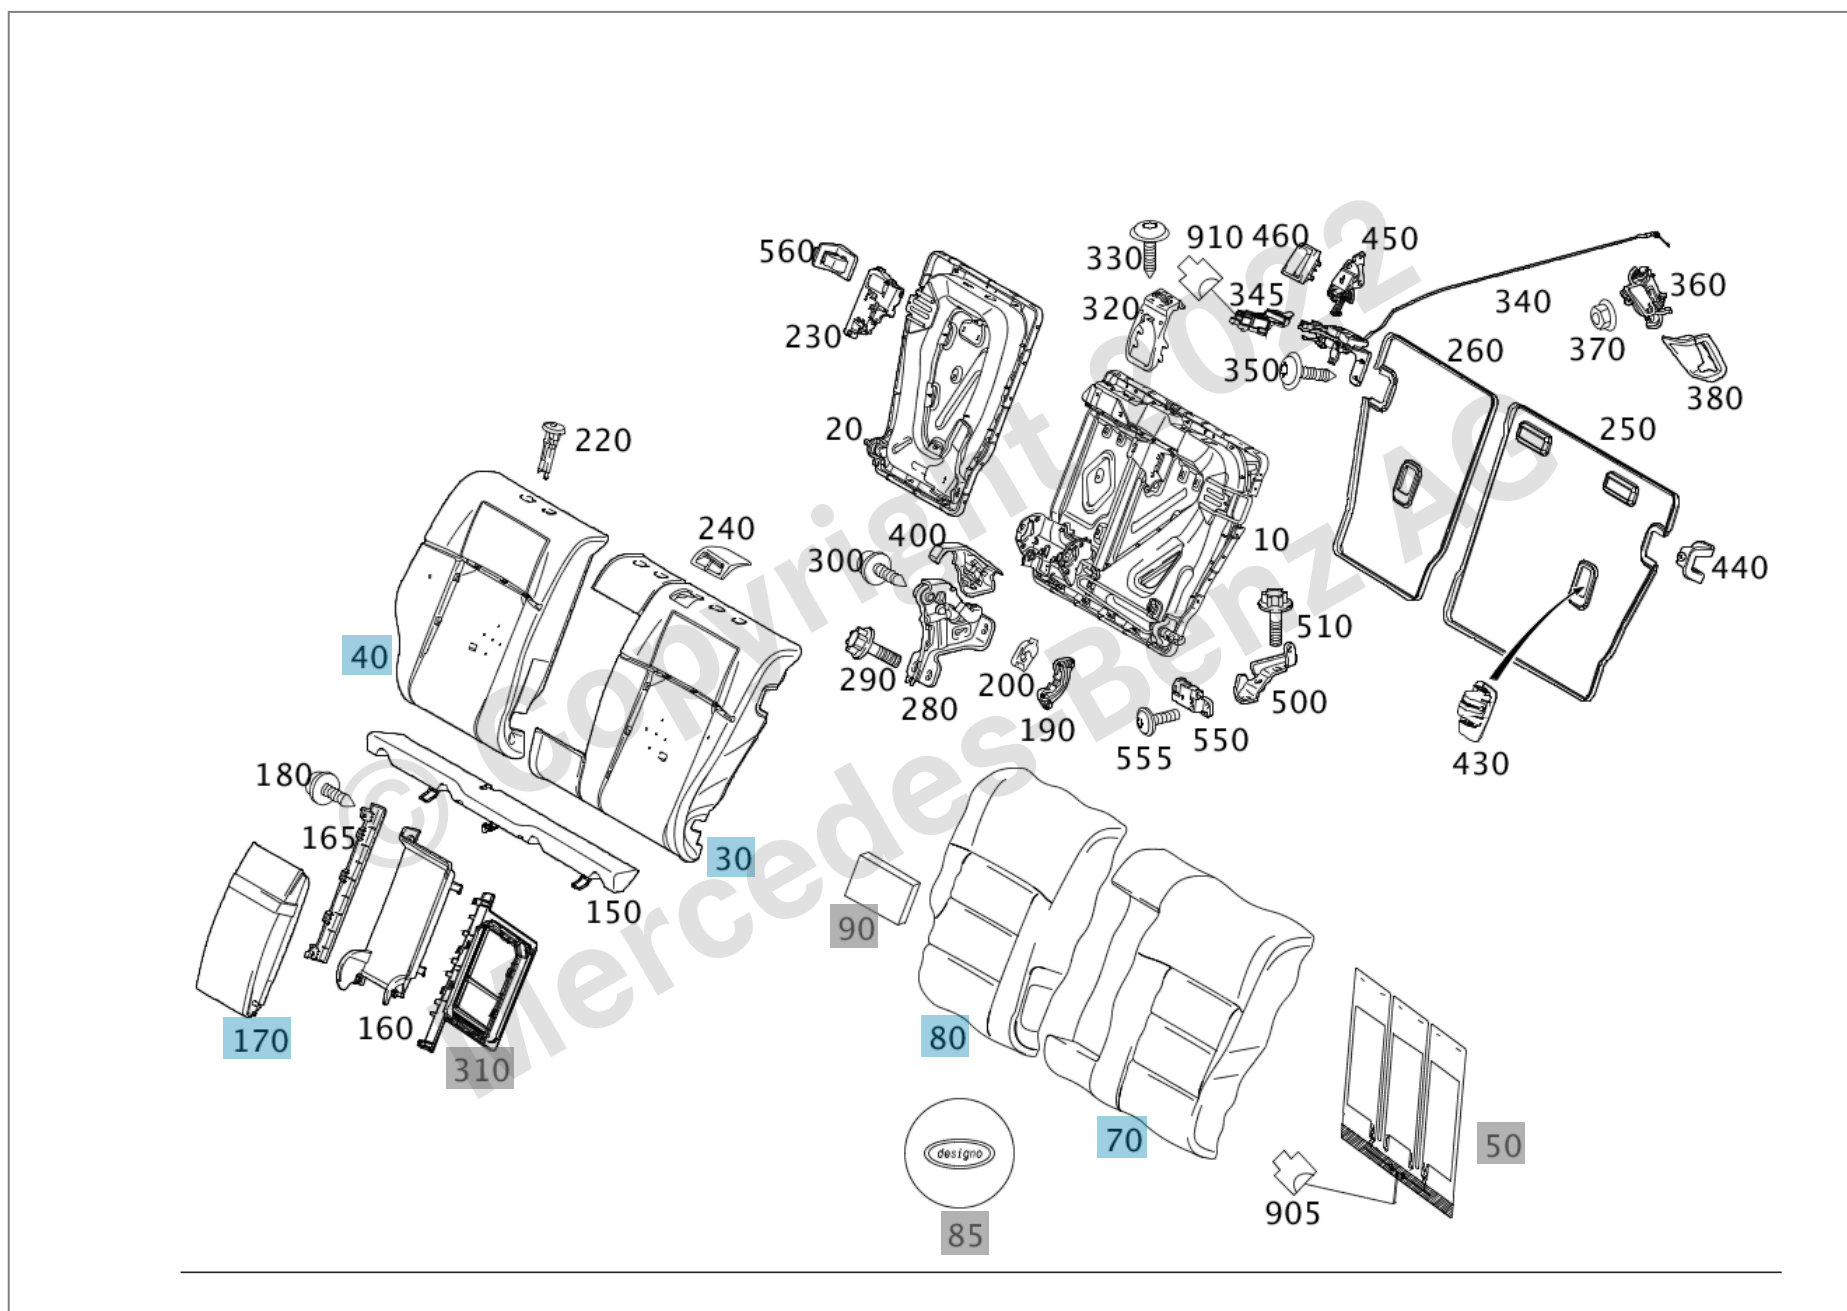

- Parts list -

<b>Vehicle</b>	WDDHH8JB6GB327033 (D24)	E 350 4MATIC	
<b>Color</b>	799 - undefined	<b>Equipment</b>	215 -
FIN: WDD2122881B327033		<b>Assortment class</b>	PC
<b>Group</b>	92 Rear seat	<b>Sub-group</b>	022 Folding rear backrest

Image ID: drawing\_B92022000034

Item	Part number	Designation/additional information	Qty
30	A 212 920 19 16	PADDING, REAR BACKREST LEFT Code: -(978/M157);	1
40	A 212 920 20 16	PADDING, REAR BACKREST RIGHT Code: -(978/M157);	1
70	A 212 920 25 60 8S06	COVER, SEAT BACKREST LEFT Code: (211A/215A/218A)+-(X00/978);	1
80	A 212 920 30 60 8S06	COVER, SEAT BACKREST RIGHT Code: (211A/215A/218A)+-(978/X00);	1
170	A 204 970 01 30 8S06	FOLDABLE ARMREST Code: (200A/230A/210A/240A/956+220A+221A)+-978;	1

## Data card: WDD2122881B327033

## Major assemblies

	Major assembly number	Variant	Object number
Engine	<a href="#">27695230913704</a>		A2760102806
Transmission	<a href="#">72296006511778</a>		2122700409
All-wheel front axle transmission	22133073003014841167		2213307300
Front axle, left	2123303301001600801518		
Front axle, right	2123303401001600801525		
Rear axle	21235081104655476009		
Steering	2124608400021602400071		2124608400