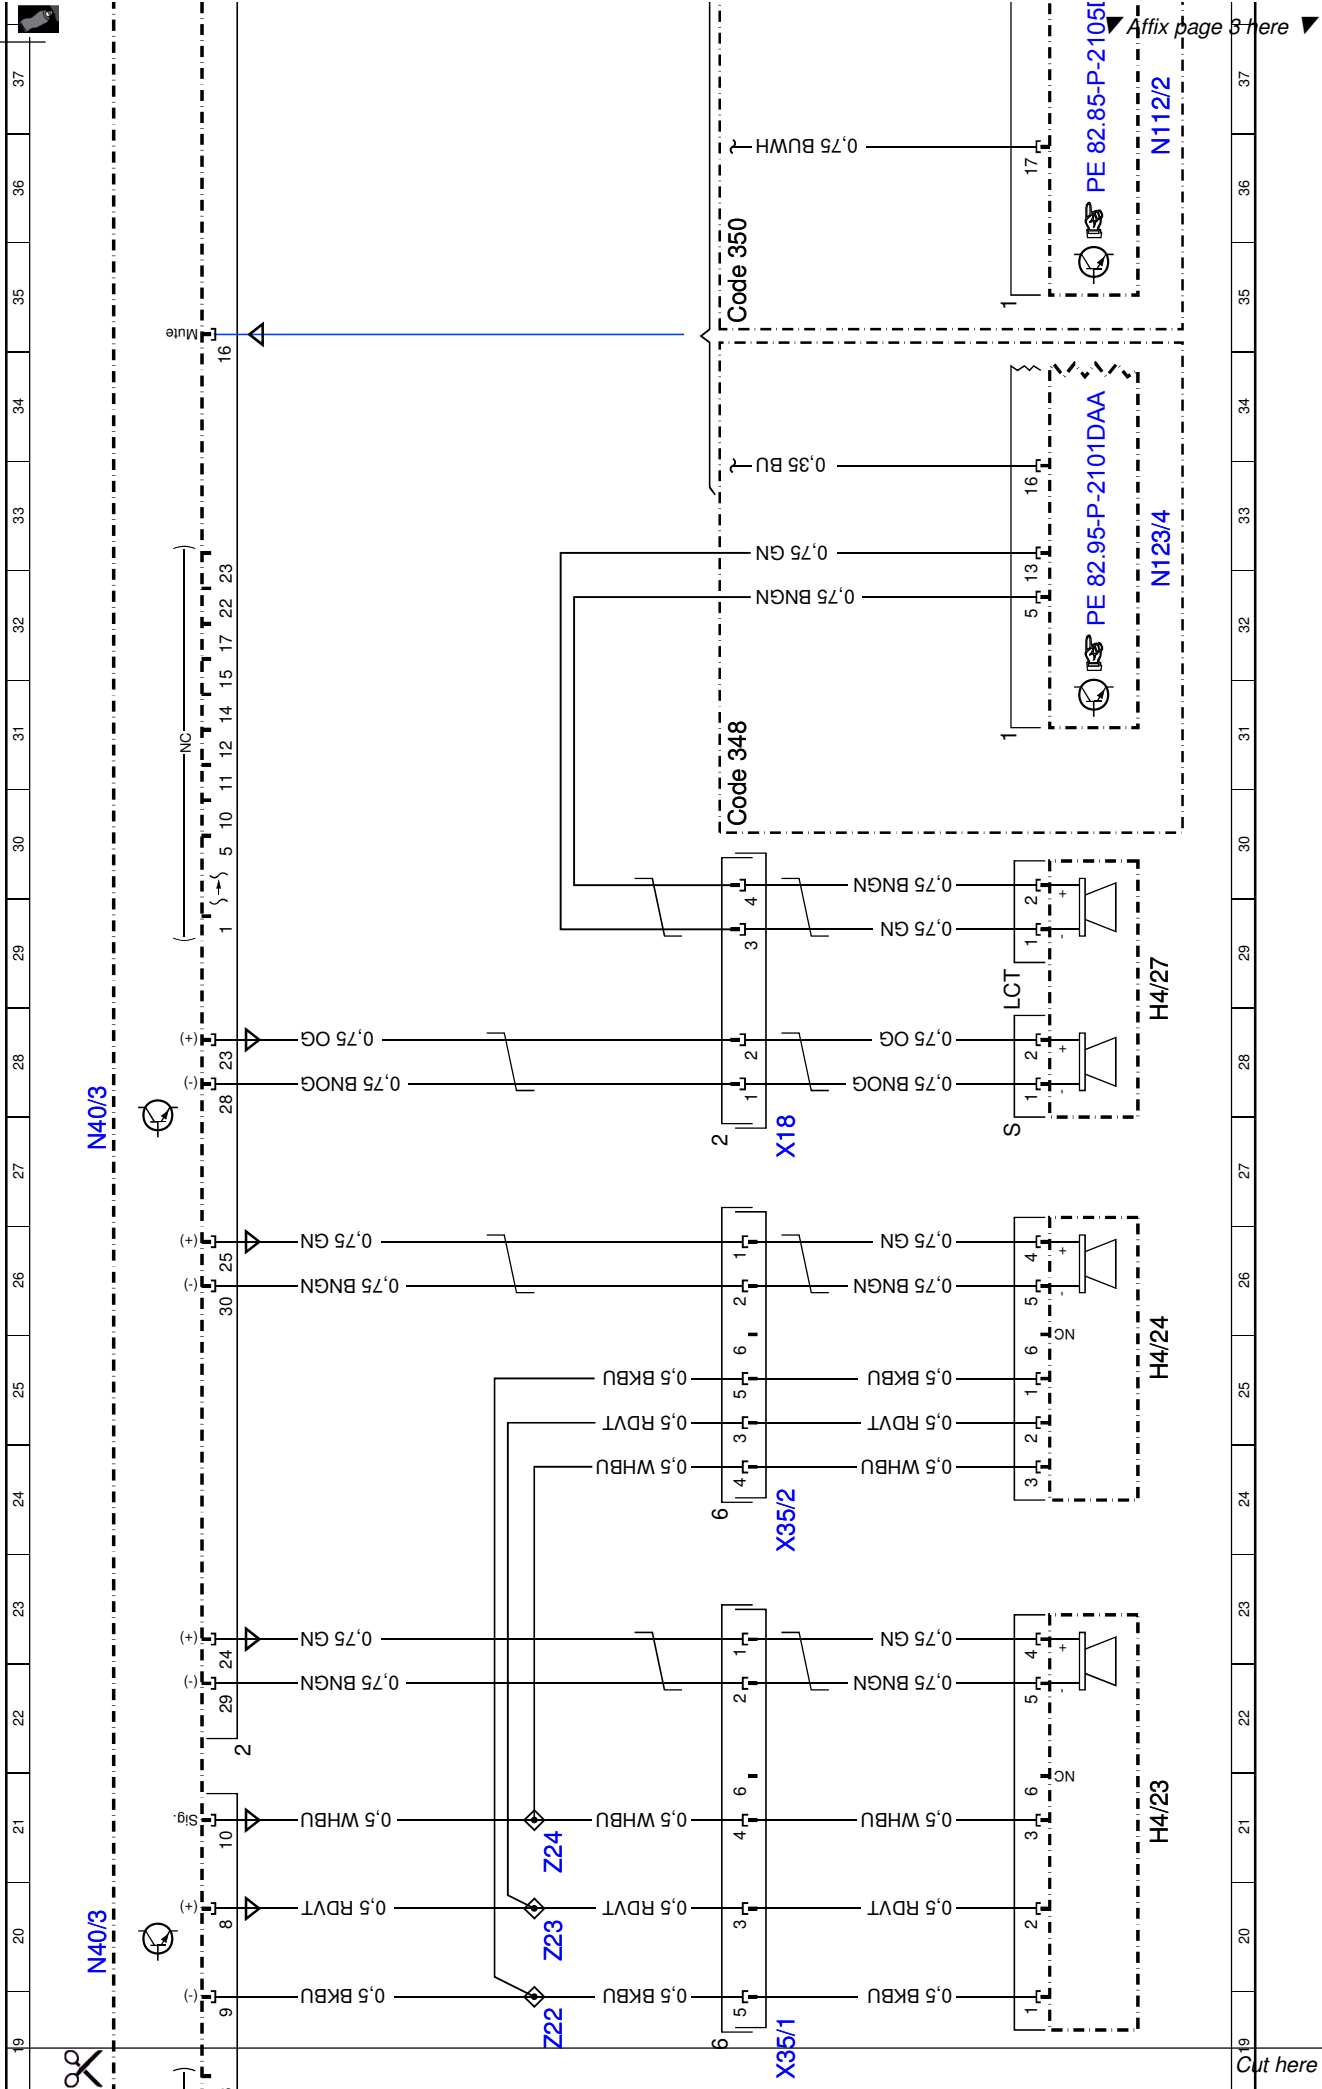

Affix page 37 here

Cut here