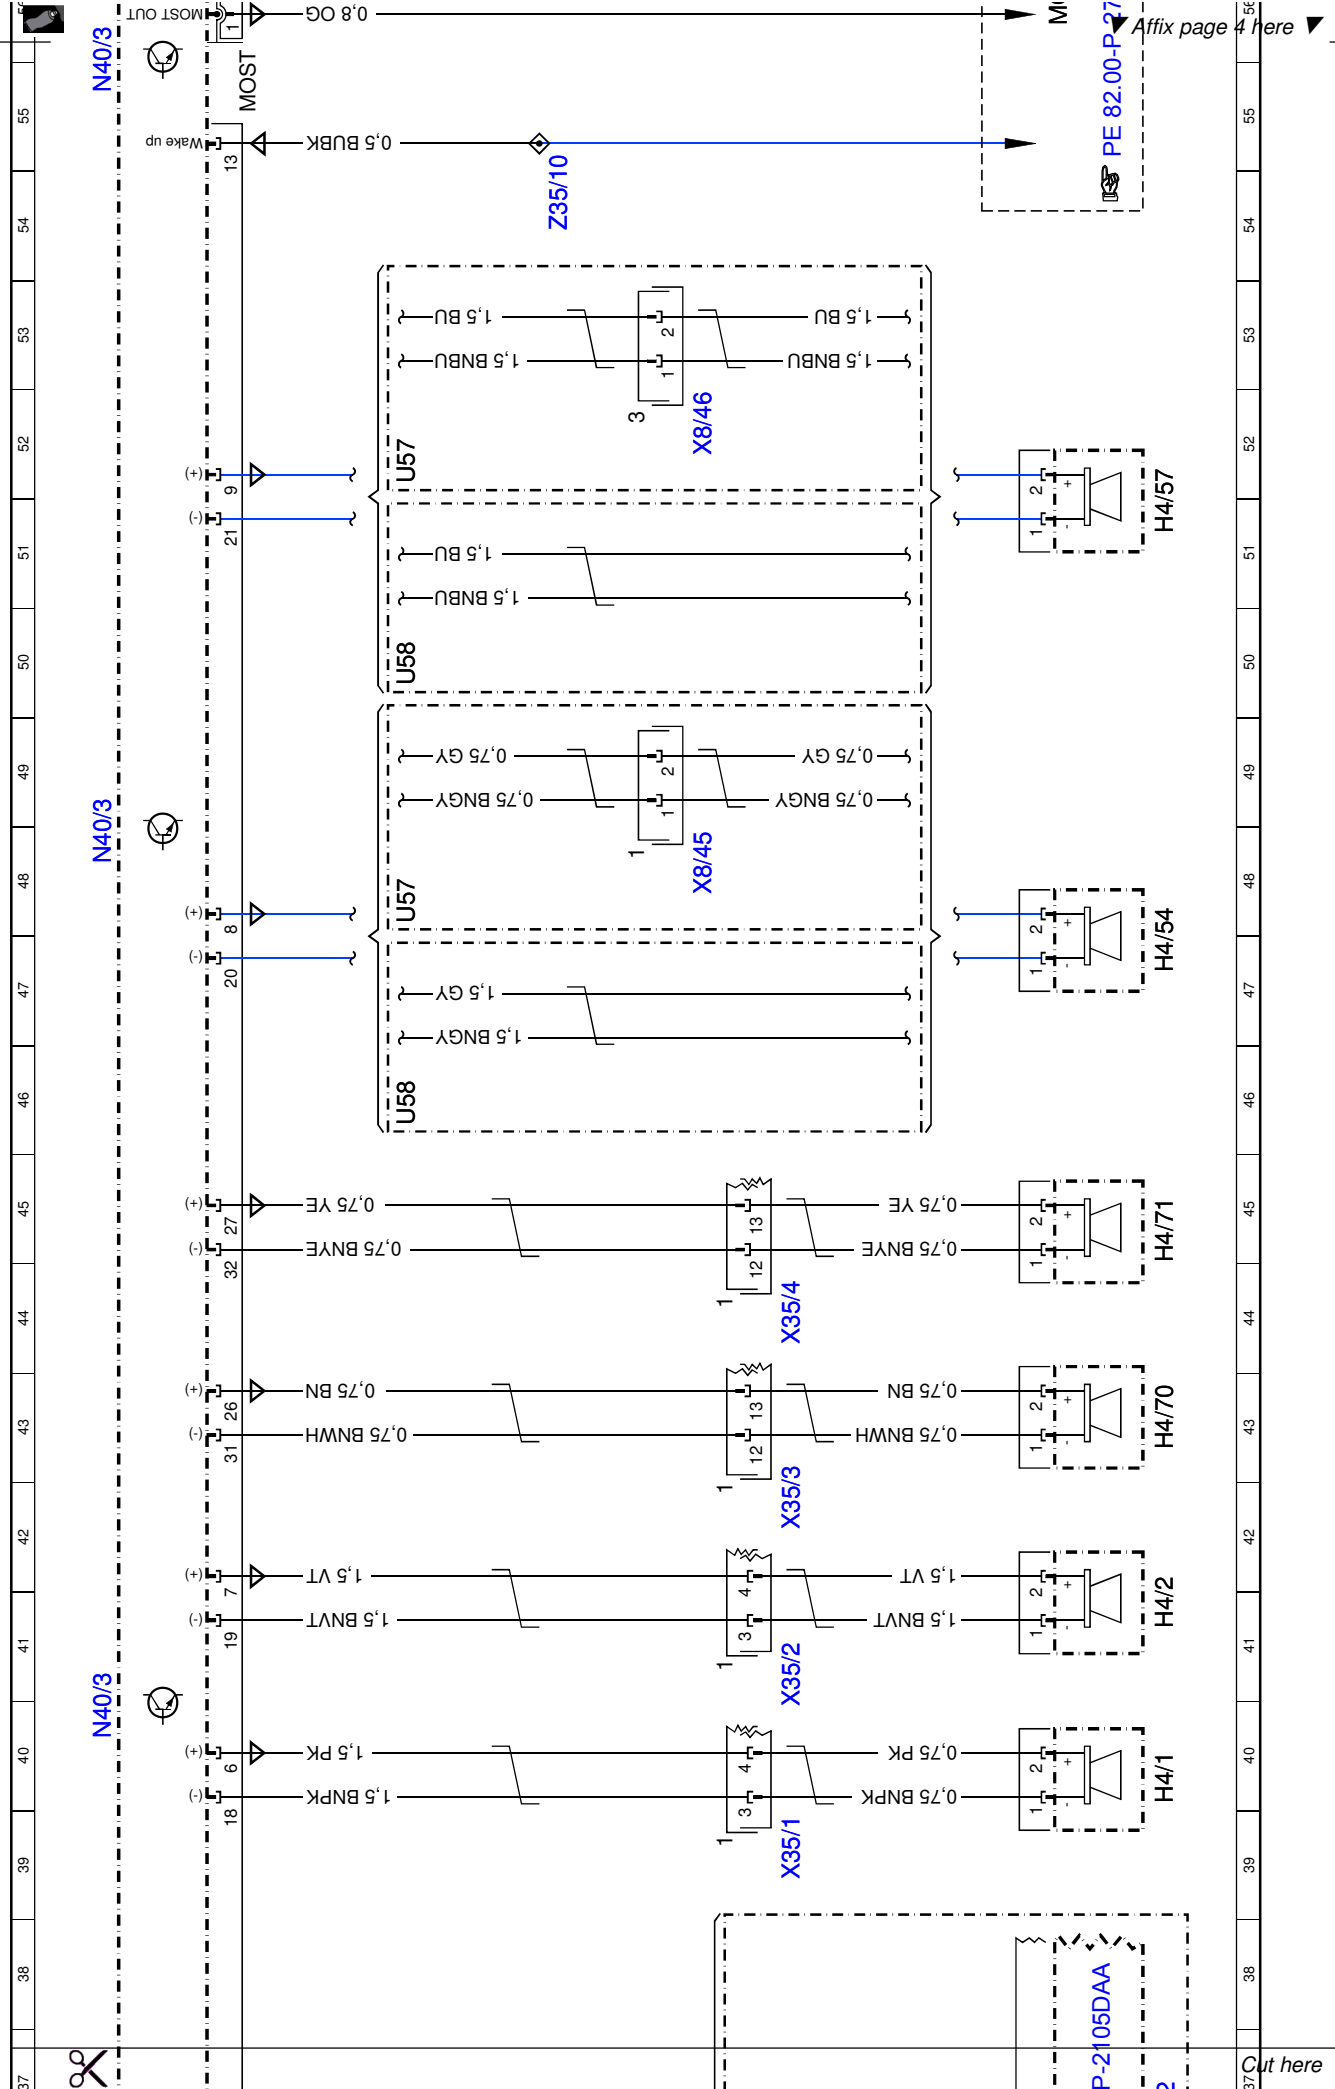

Affix page 4 here ▼