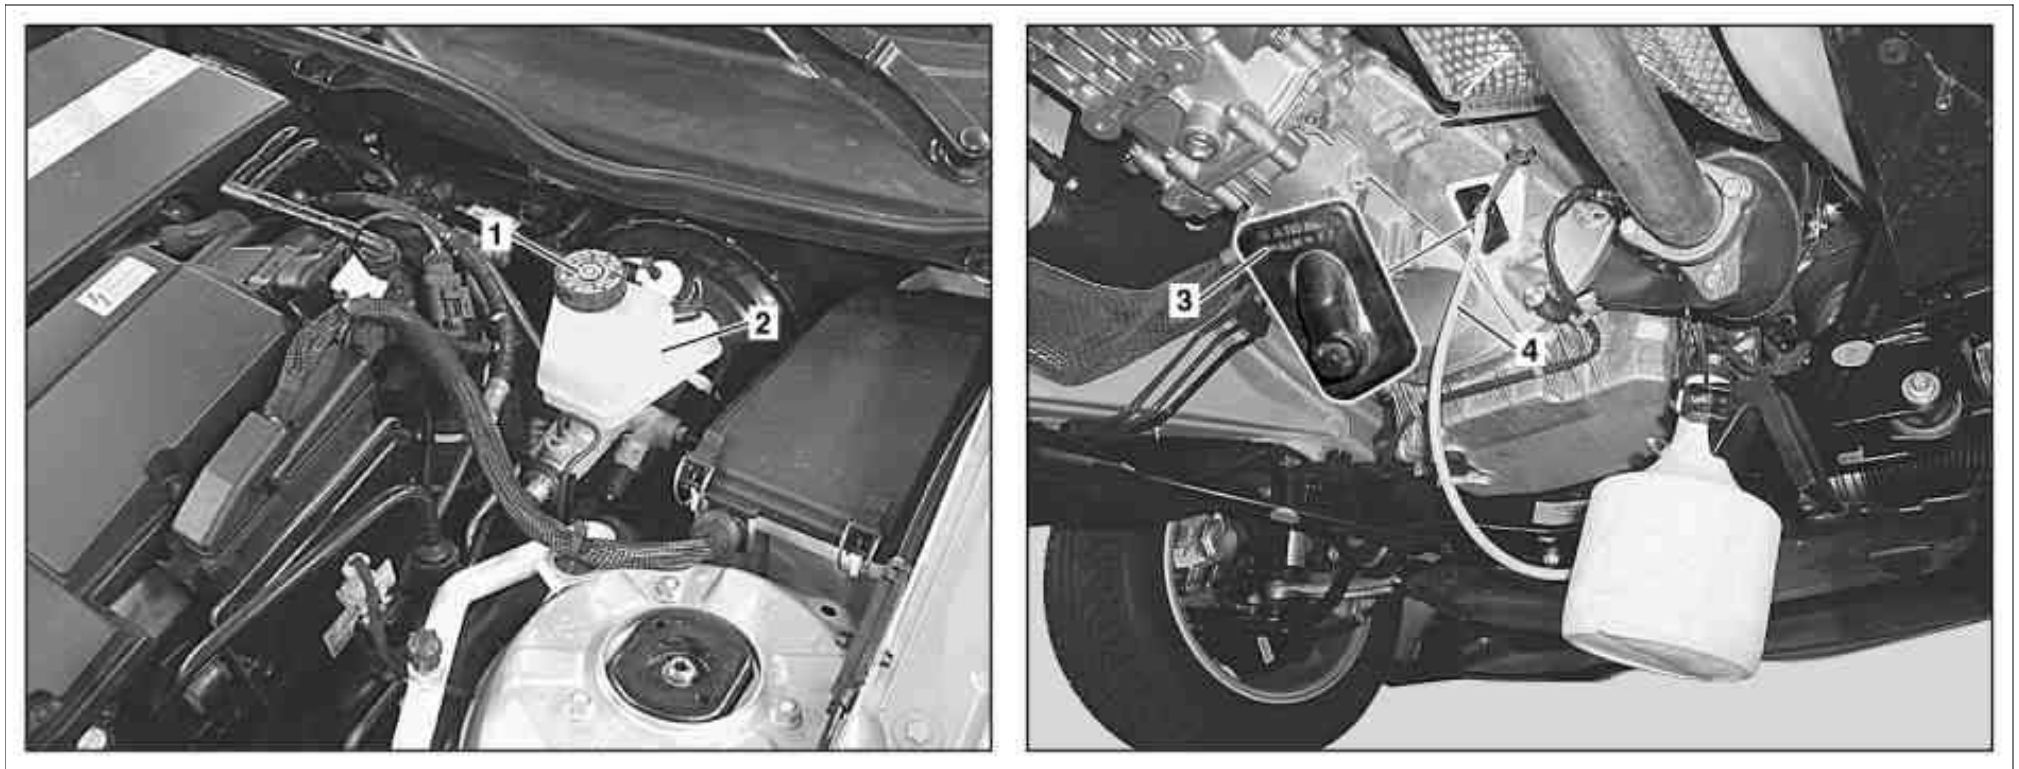

P25.20-2024-08

Shown on model 204

- 1 Cap
- 2 Brake fluid reservoir
- 3 Cover
- 4 Vent hose

	<b>Risk of death</b> caused by vehicle slipping or toppling off of the lifting platform.	Align vehicle between vehicle lift columns and position the four support plates at the vehicle lift support points specified by the vehicle manufacturer.	AS00.00-Z-0010-01A
⚠ Caution	<b>Risk of poisoning</b> from swallowing brake fluid. <b>Risk of injury</b> from skin and eye contact with brake fluid	Only pour brake fluid into suitable and appropriately marked containers. Wear protective clothing and eye protection when handling brake fluid.	AS42.50-Z-0001-01A
⚠ Warning	<b>Risk of injury.</b> Skin or eye injuries may result when handling hot or glowing objects.	Wear protective gloves, protective clothing and safety glasses, if necessary.	AS00.00-Z-0002-01A