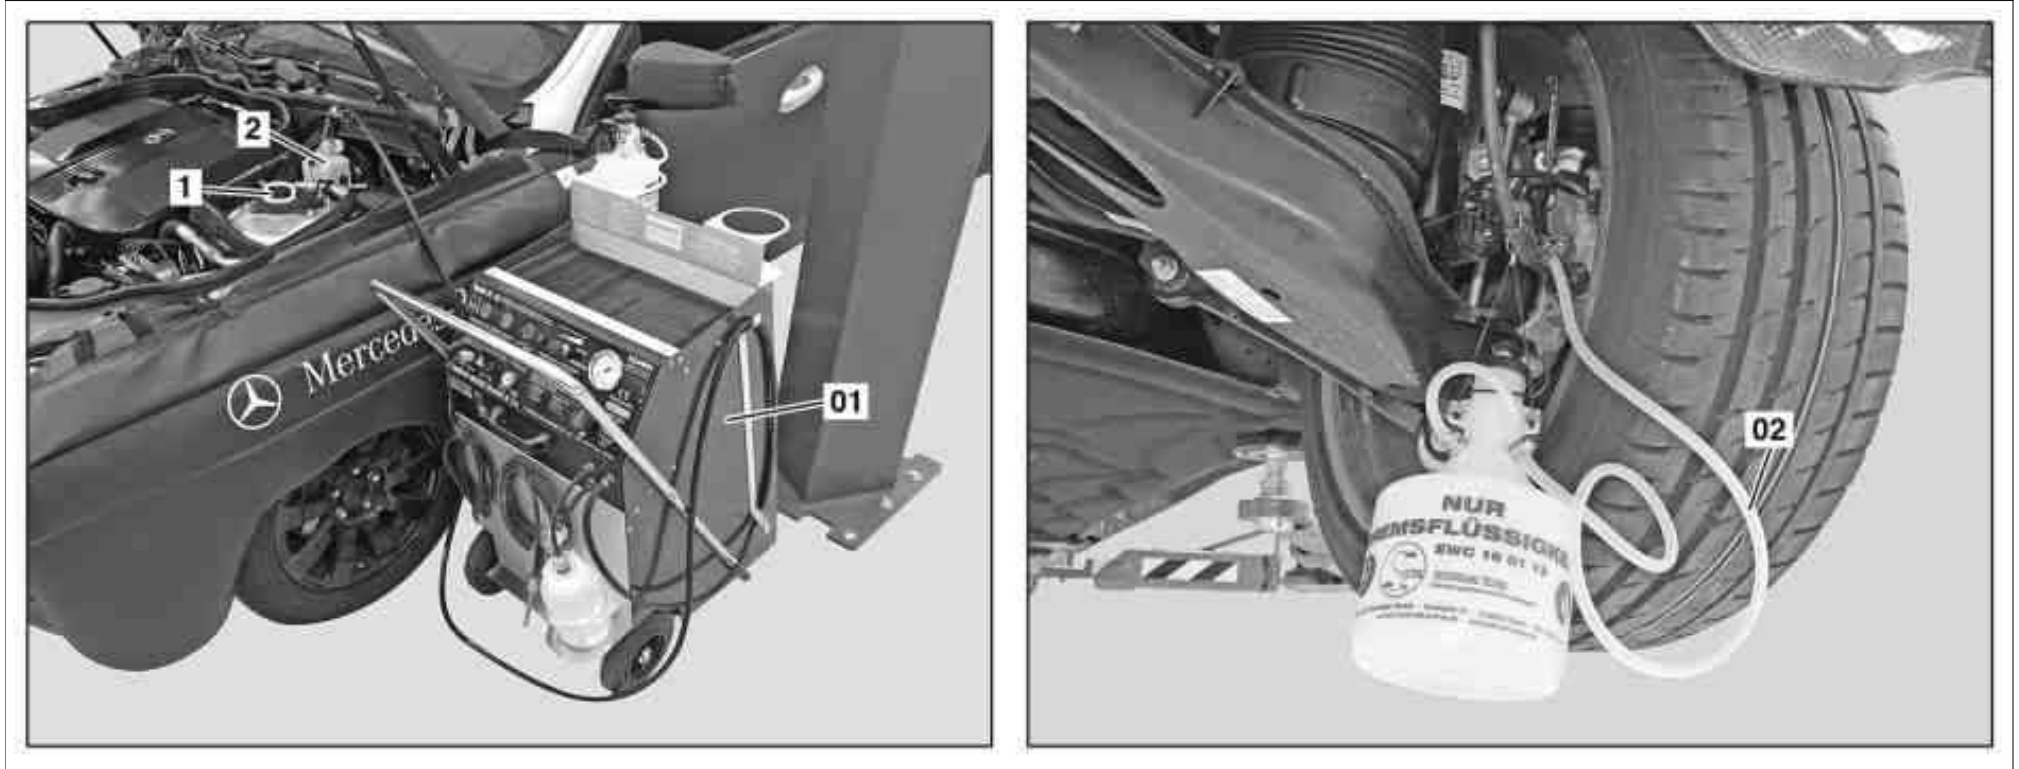

Model 204, 205, 207, 212, 218

P42.10-2756-08

Shown on model 212

- 01 Filling and bleeding device
- 02 Vent hose
- 1 Cap
- 2 Brake fluid reservoir