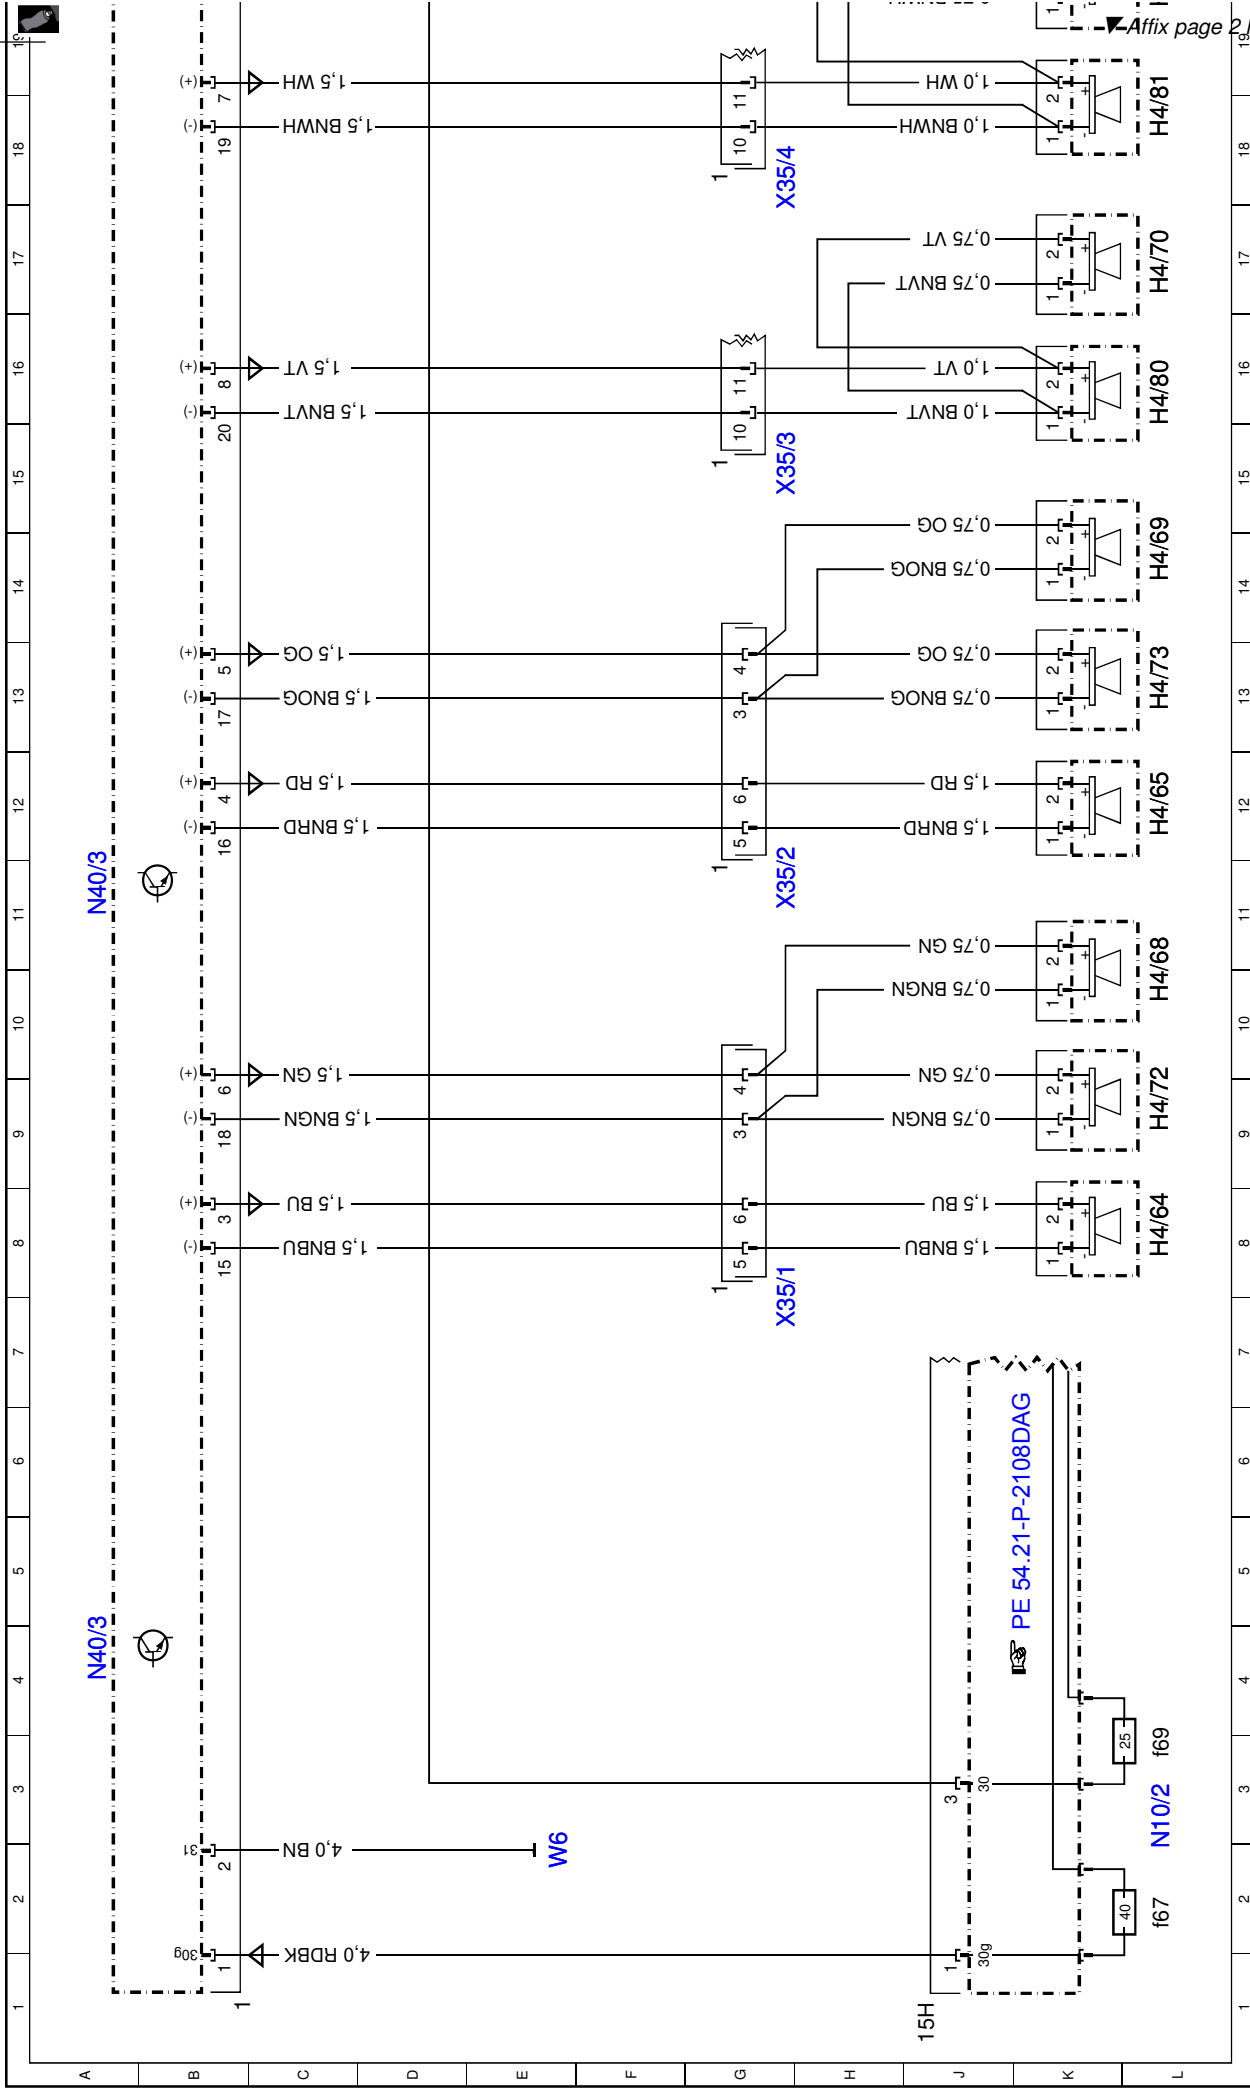

Document number: pe82.62-p-2101-97daa

Document title: Sound amplifier control unit wiring diagram

Code:	Designation:	Position:
U57	Valid for model 212.2	27E
U57	Valid for model 212.2	32F
U58	Valid for model 212.0/1	21E
U58	Valid for model 212.0/1	27E
U58	Valid for model 212.0/1	37F
W6	Left rear wheel well ground point	2E
W6	Left rear wheel well ground point	28E
W7/1	Right taillamp trunk ground point	28E
X18	Vehicle interior and harness for taillamp electrical connector	43H
X35/1	Left front door electrical connector	8H
X35/2	Right front door electrical connector	11H
X35/3	Left rear door electrical connector	15H
X35/4	Right rear door electrical connector	18H
X8/45	Left vehicle interior and tailgate electrical connector	22H
X8/46	Right vehicle interior and tailgate electrical connector	35H
Z20/34	Tracer wire connector sleeve	25E
Z35/10	MOST wake-up signal connector sleeve	54E