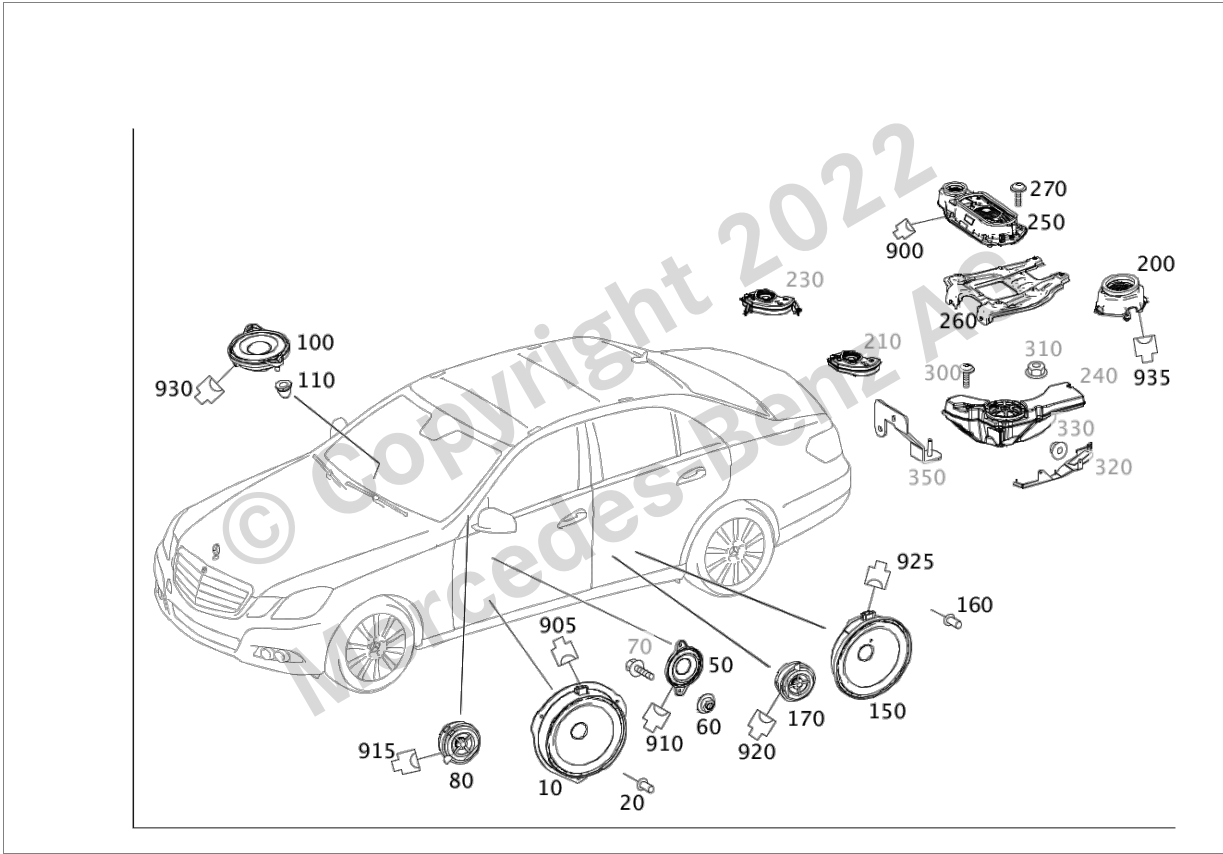

- Parts list -

Vehicle	WDDHF5KB1EA877973 (D04)	E 350 Sedan	
Color	149 - POLARWEISS - UNILACK	Equipment	115 - KUNSTLEDER - BEIGE
FIN: WDD2120591A877973		Assortment class	PC
Group	82 Electrical system	Sub-group	310 Speaker

Image ID: drawing_B8231000058

Item	Part number	Designation/additional information	Qty
10	A 204 820 55 02	SPEAKER LEFT FRONT DOOR ☒ Code: 810/810+965/810+Z04+970;	1
10	A 204 820 55 02	SPEAKER RIGHT FRONT DOOR ☒ Code: 810/810+965/810+Z04+970;	1
20	A 000 991 00 37	RIVET SPEAKER FASTENING, LEFT	3
20	A 000 991 00 37	RIVET SPEAKER FASTENING, RIGHT	3
50	A 204 820 59 02	SPEAKER LEFT FRONT DOOR,MIDRANGE SPEAKER ☒ Code: 810;	1
50	A 204 820 59 02	SPEAKER RIGHT FRONT DOOR,MIDRANGE SPEAKER ☒ Code: 810;	1