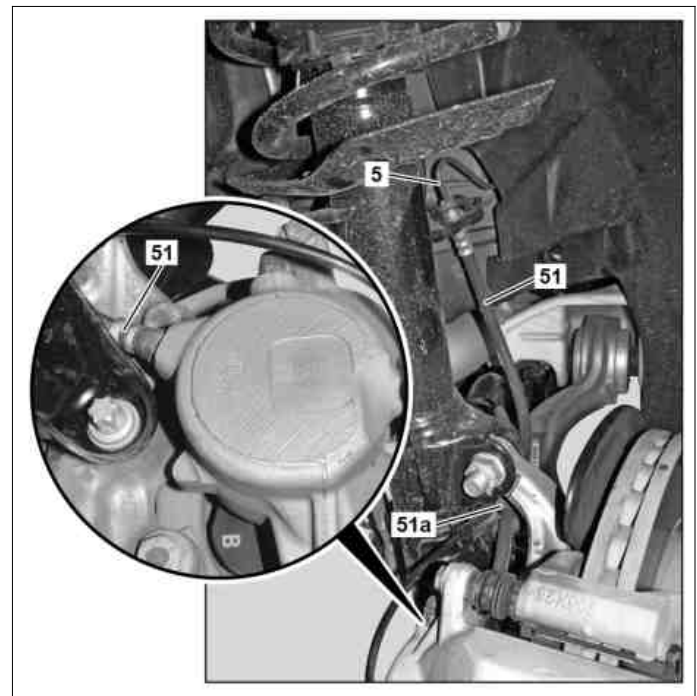

Front brake hose

1. 5 Brake line
   51 Brake hose
   51a Rubber protective ring

P42.10-2764-12

Remove/install

⚠ **Danger !**

Risk of poisoning from swallowing brake fluid. **Risk of injury** from skin and eye

Only pour brake fluid into suitable and appropriately marked containers. Wear

AS42.50-Z-0001-01A