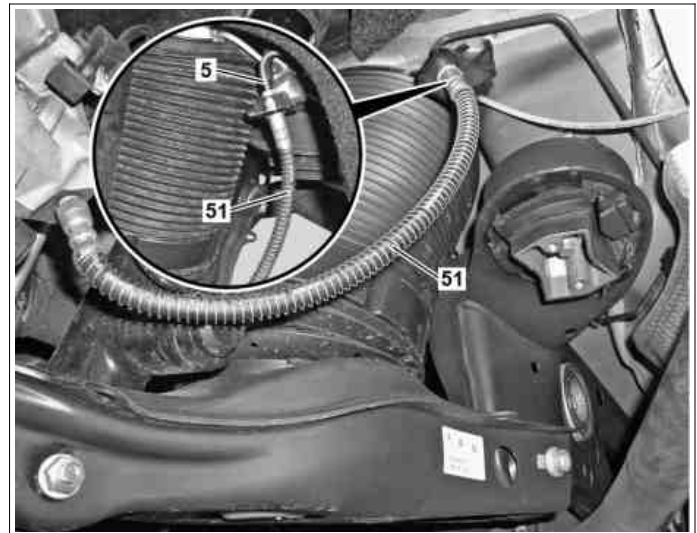

MODEL 207, 212, 218

Modification notes

16.11.11	Value changed: Brake hose to fixed or floating brake caliper		BA42.10-P-1002-04L
11.9.12	Überwurfmutter Bremsleitung an Bremsschlauch	TYP 207	BA42.10-P-1001-04L
11.9.12	Überwurfmutter Bremsleitung an Bremsschlauch	TYP 212	BA42.10-P-1001-04L
11.9.12	Überwurfmutter Bremsleitung an Bremsschlauch	TYP 218	BA42.10-P-1001-04L
11.9.12	Bremsschlauch an Fest- bzw. Faustsattel	TYP 207	BA42.10-P-1002-04L
11.9.12	Bremsschlauch an Fest- bzw. Faustsattel	TYP 212	BA42.10-P-1002-04L
11.9.12	Bremsschlauch an Fest- bzw. Faustsattel	TYP 218	BA42.10-P-1002-04L

Rear brake hose

1. 5 Brake line
   51 Brake hose

P42.10-2765-11