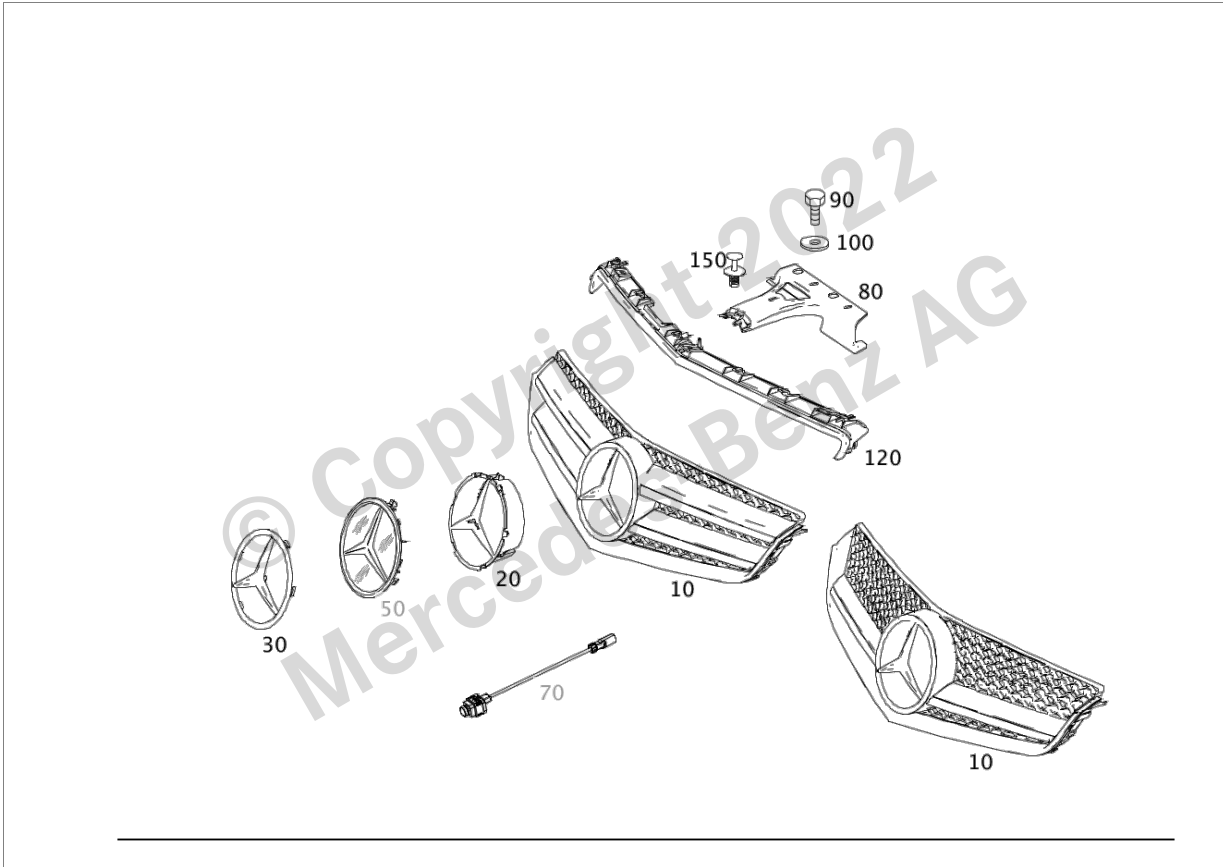

- Parts list -

Vehicle	WDDKJ7CB0BF066565 (69B)	E 500 Coupe	
Color	792 - undefined	Equipment	201 -
FIN: WDD2073721F066565		Assortment class	PC
Group	88 ATTACHMENT PARTS	Sub-group	135 RADIATOR GRILL

Image ID: drawing_B88135000105

Item	Part number	Designation/additional information	Qty
10	A 207 880 02 83 9775	TRIM Code: (800/801/802/803)+772+M278;	1
20	A 207 888 02 60	* CARRIER Code: (800/801/802/803)+-233;	1
30	A 207 817 00 16	* MERCEDES STAR Code: 800/801/802/803;	1
80	A 207 888 01 90	BRACING Code: (800/801/802/803)+-M278;	1
90	N 304017 006016	HEXAGON HEAD BOLT SUPPORT MOUNT; M6X16 [001701] ATTENTION: ORDER WASHER AS WELL	1
100	N 009021 006208	WASHER SUPPORT MOUNT; 6 MM	1
120	A 207 880 05 83	TRIM TOP Code: (800/801/802/803);	1

Parts Information

Item	Part number	Designation/additional information	Qty
150	A 201 990 02 92 9051 	EXPANSION RIVET MOUNTING FOR RADIATOR SHELL; 8 MM	3