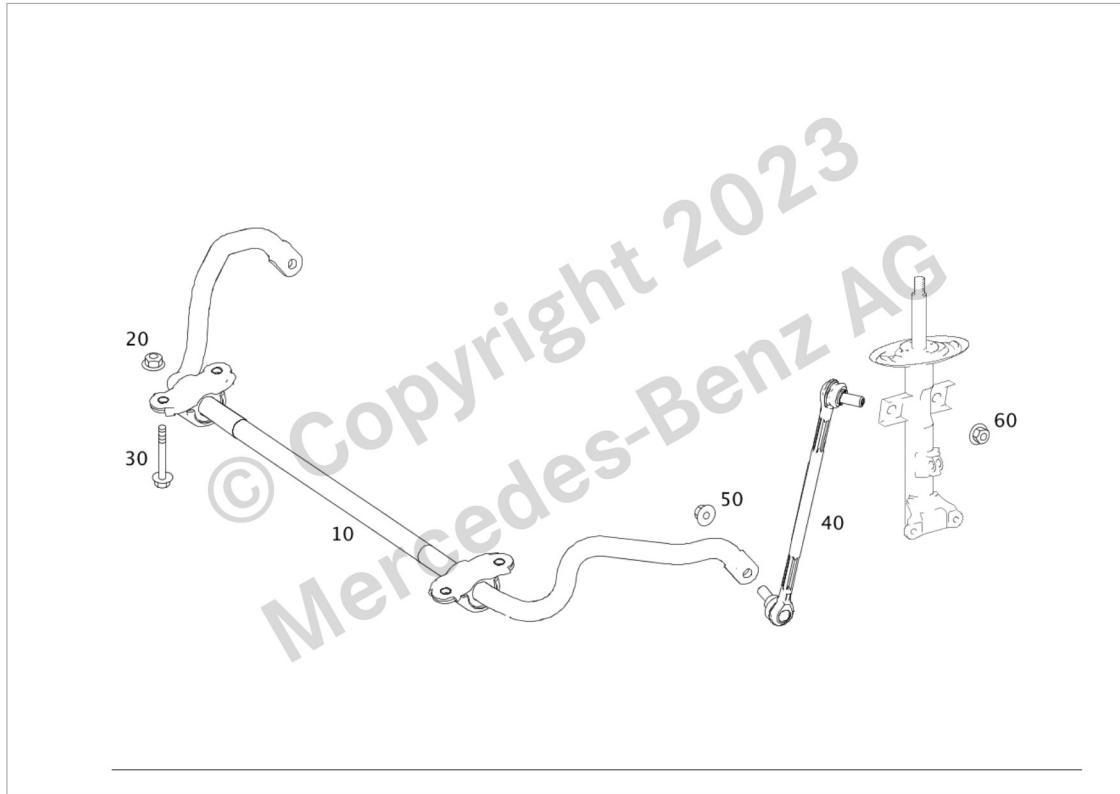

- Parts list -

<b>Vehicle</b>	WDDHF5FB3EB057429 (D04)	E 300 Sedan	
<b>Color</b>	890 - undefined	<b>Equipment</b>	215 -
FIN: WDD2120551B057429		<b>Assortment class</b>	PC
<b>Group</b>	32 Springs, suspension and hydraulic components	<b>Sub-group</b>	060 Front torsion bar

Image ID: drawing\_B32060000558

Item	Part number	Designation/additional information	Qty
10	A 218 323 03 65	TUBULAR TORSION BAR WITH BEARING,FRONT; D=26.5MM ☒ Code: 211+-(M156+M63);	1
20	N 000000 003905	NUT TORSION BAR TO CARRIER; M8 ☒ Code: -M005;	4
30	N 000000 003942	HEXALOBULAR BOLT TORSION BAR TO CARRIER; M8X85 ☒ Code: -M005;	4
40	A 212 320 11 89	TORSION BAR LINKAGE TORSION BAR AND SHOCK ABSORBER,LEFT ☒ Code: -M005;	1
40	A 212 320 12 89	TORSION BAR LINKAGE TORSION BAR AND SHOCK ABSORBER,RIGHT ☒ Code: -M005;	1
50	N 000000 003276 ☒	NUT TORSION BAR LINKAGE TO TORSION BAR; M12X1.5	2
60	N 000000 003276 ☒	NUT TORSION BAR LINKAGE TO SUSPENSION STRUT; M12X1.5	2