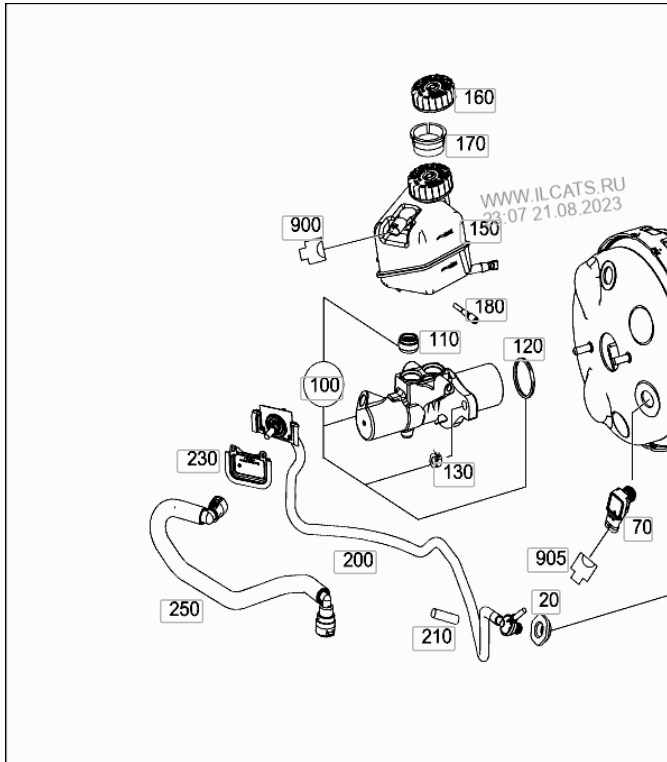

WDDHF6FW1FB148483

Vin Search

E 400 (212.065),

Engine: 276820 30 186978, Transmission: 722904 06 130785

- 80% +

Select Parts

	Number	Cnt	Name	Usage	Remarks
10	<a href="#">A2124303130</a>	1	<b>BRAKE BOOSTER PARTS KIT</b>	"804: YOM 13 Or 1" Or "805: YOM 14 Or 1" Or "806: YOM 15 Or 1" Or "807: AEJ 06 Or 1 Or M Or X"	
10	<a href="#">A2124303230</a>	1	<b>BRAKE BOOSTER PARTS KIT</b>	"804: YOM 13 Or 1" Or "805: YOM 14 Or 1" Or "806: YOM 15 Or 1" Or "807: AEJ 06 Or 1 Or M Or X"	
20	<a href="#">A1644310080</a>	1	<b>PLUG VACUUM LINE AT BRAKE BOOSTER</b>	"804: YOM 13 Or 1" Or "805: YOM 14 Or 1" Or "806: YOM 15 Or 1" Or "807: AEJ 06 Or 1 Or M Or X"	
30	<a href="#">A0004312680</a>	1	<b>SEALING SHIM BRAKE BOOSTER ASSEMBLY TO FIRE WALL</b>		
40	<a href="#">N000000003175</a>	3	<b>NUT PEDAL ASSEMBLY TO FIRE WALL</b>		M8
50	<a href="#">A2042920074</a>	1	<b>PIN BRAKE UNIT TO PEDAL ASSEMBLY</b>		
70	<a href="#">A0065422518</a>	1	<b>PRESSURE SENSOR VACUUM SENSOR IN BRAKE UNIT</b>		
100	<a href="#">A2124300601</a>	1	<b>TS MASTER BRAKE CYLINDER PARTS KIT</b>	"804: YOM 13 Or 1" Or "805: YOM 14 Or 1" Or "806: YOM 15 Or 1" Or "807: AEJ 06 Or 1 Or M Or X"	

			POINT	14 Or 1" Or "806: YOM 15 Or 1" Or "807: AEJ 06 Or 1 Or M Or X"	
210	<a href="#">A0009871145</a>	1	<b>CAP</b> AT CHECK VALVE		
230	<a href="#">A0009980203</a>	1	<b>CLOSING GROMMET</b> LOWER PART		
250	<a href="#">A2124303029</a>	1	<b>VACUUM LINE</b> FROM SEPARATION POINT TO INTAKE MANIFOLD		
900	<a href="#">A2105402081</a>	1	<b>RECEPTACLE HOUSING</b> BRAKE FLUID MONITORING SWITCH		2-PIN MQS;S11
905	<a href="#">A0225452426</a>	1	<b>CLUTCH</b> VACUUM SENSOR		3-PIN MLK1.2;B64/1