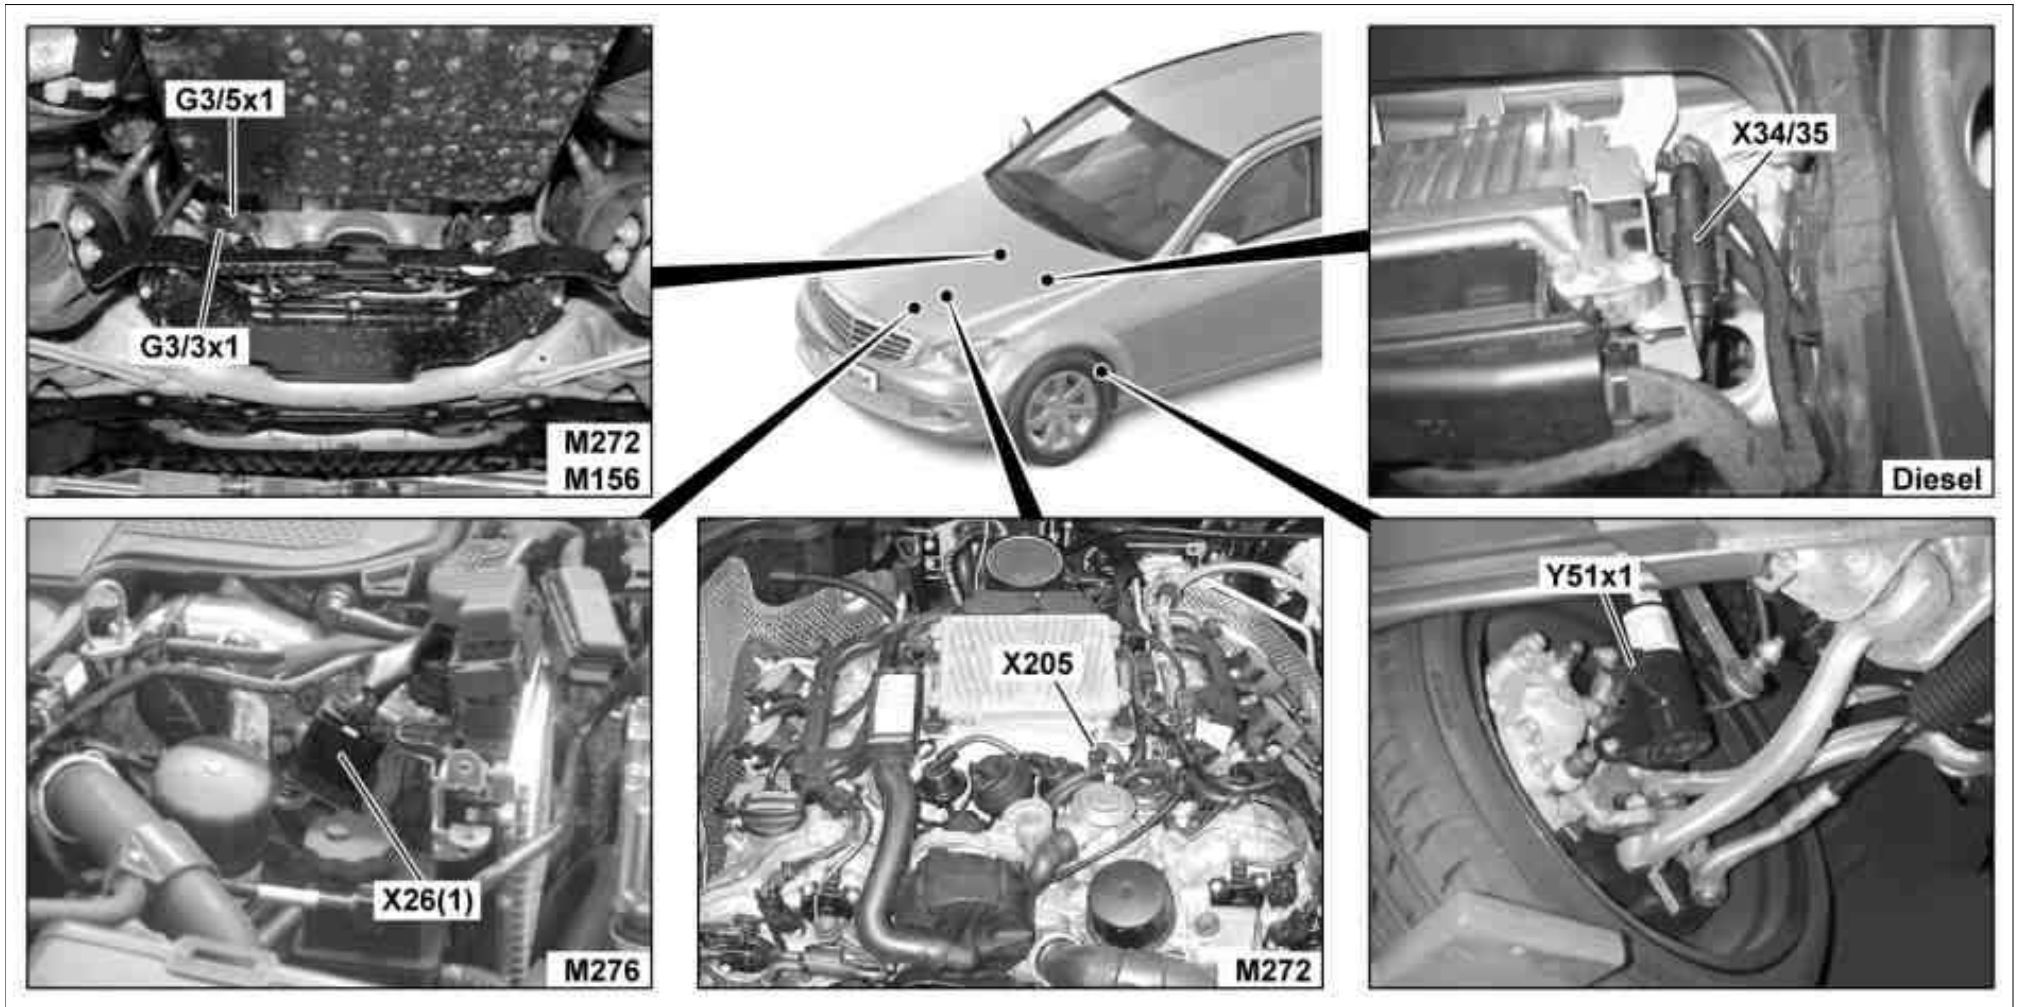

Document title Location and assignment of line and plug connectors, engine compartment, left

Document number gf0019p100001faa

Model 204

P54.18-4133-09

P54.18-4277-09

P54.18-4854-09

P54.18-5361-76

P54.18-5611-79