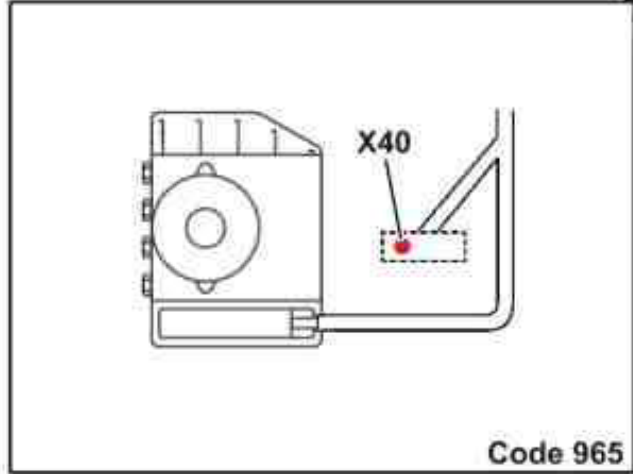

Document title Location and assignment of line and plug connectors, engine compartment, left

Document number gf0019p100001faa

Model 204

P54.18-4133-09

P54.18-4277-09

P54.18-4854-09

P54.18-5361-76

P54.18-5611-79