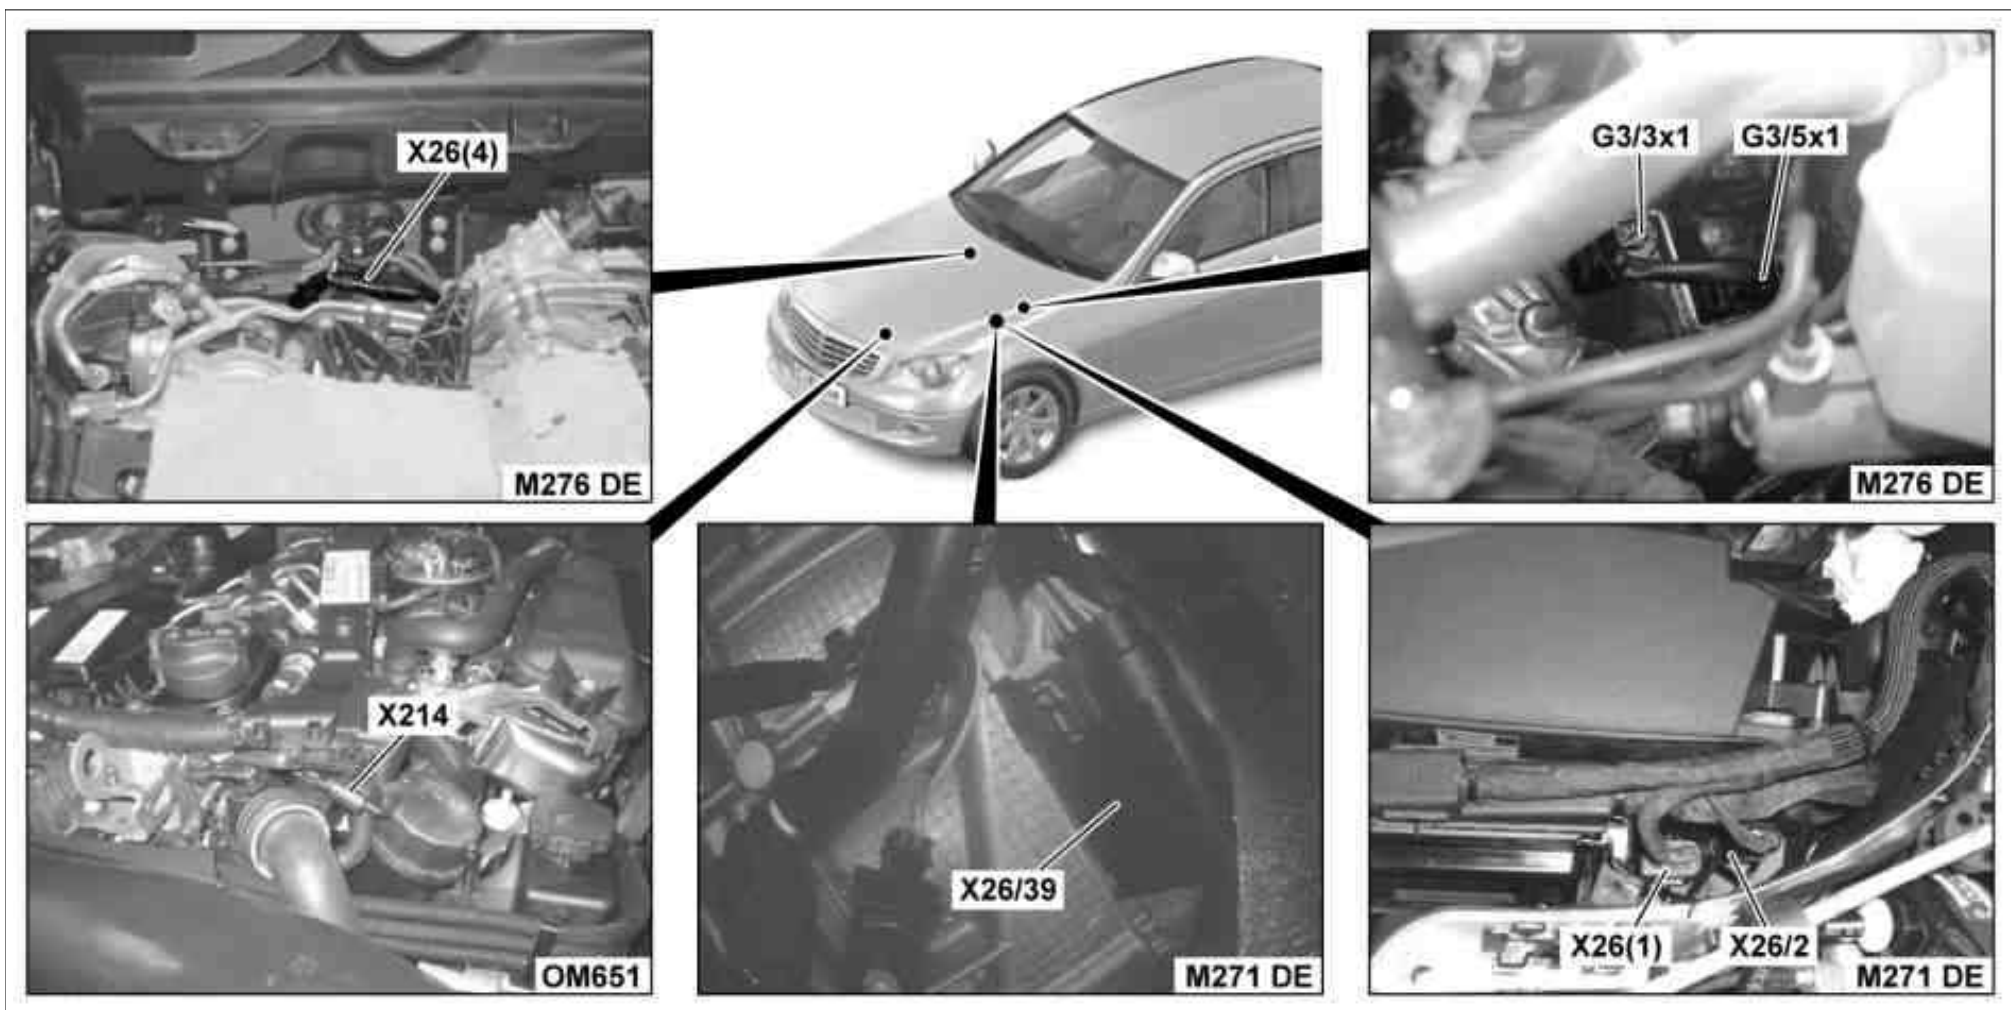

Document title Location and assignment of line and plug connectors, engine compartment, left

Document number gf0019p100001faa

Model 204

P54.18-4133-09

P54.18-4277-09

P54.18-4854-09

P54.18-5361-76

P54.18-5611-79