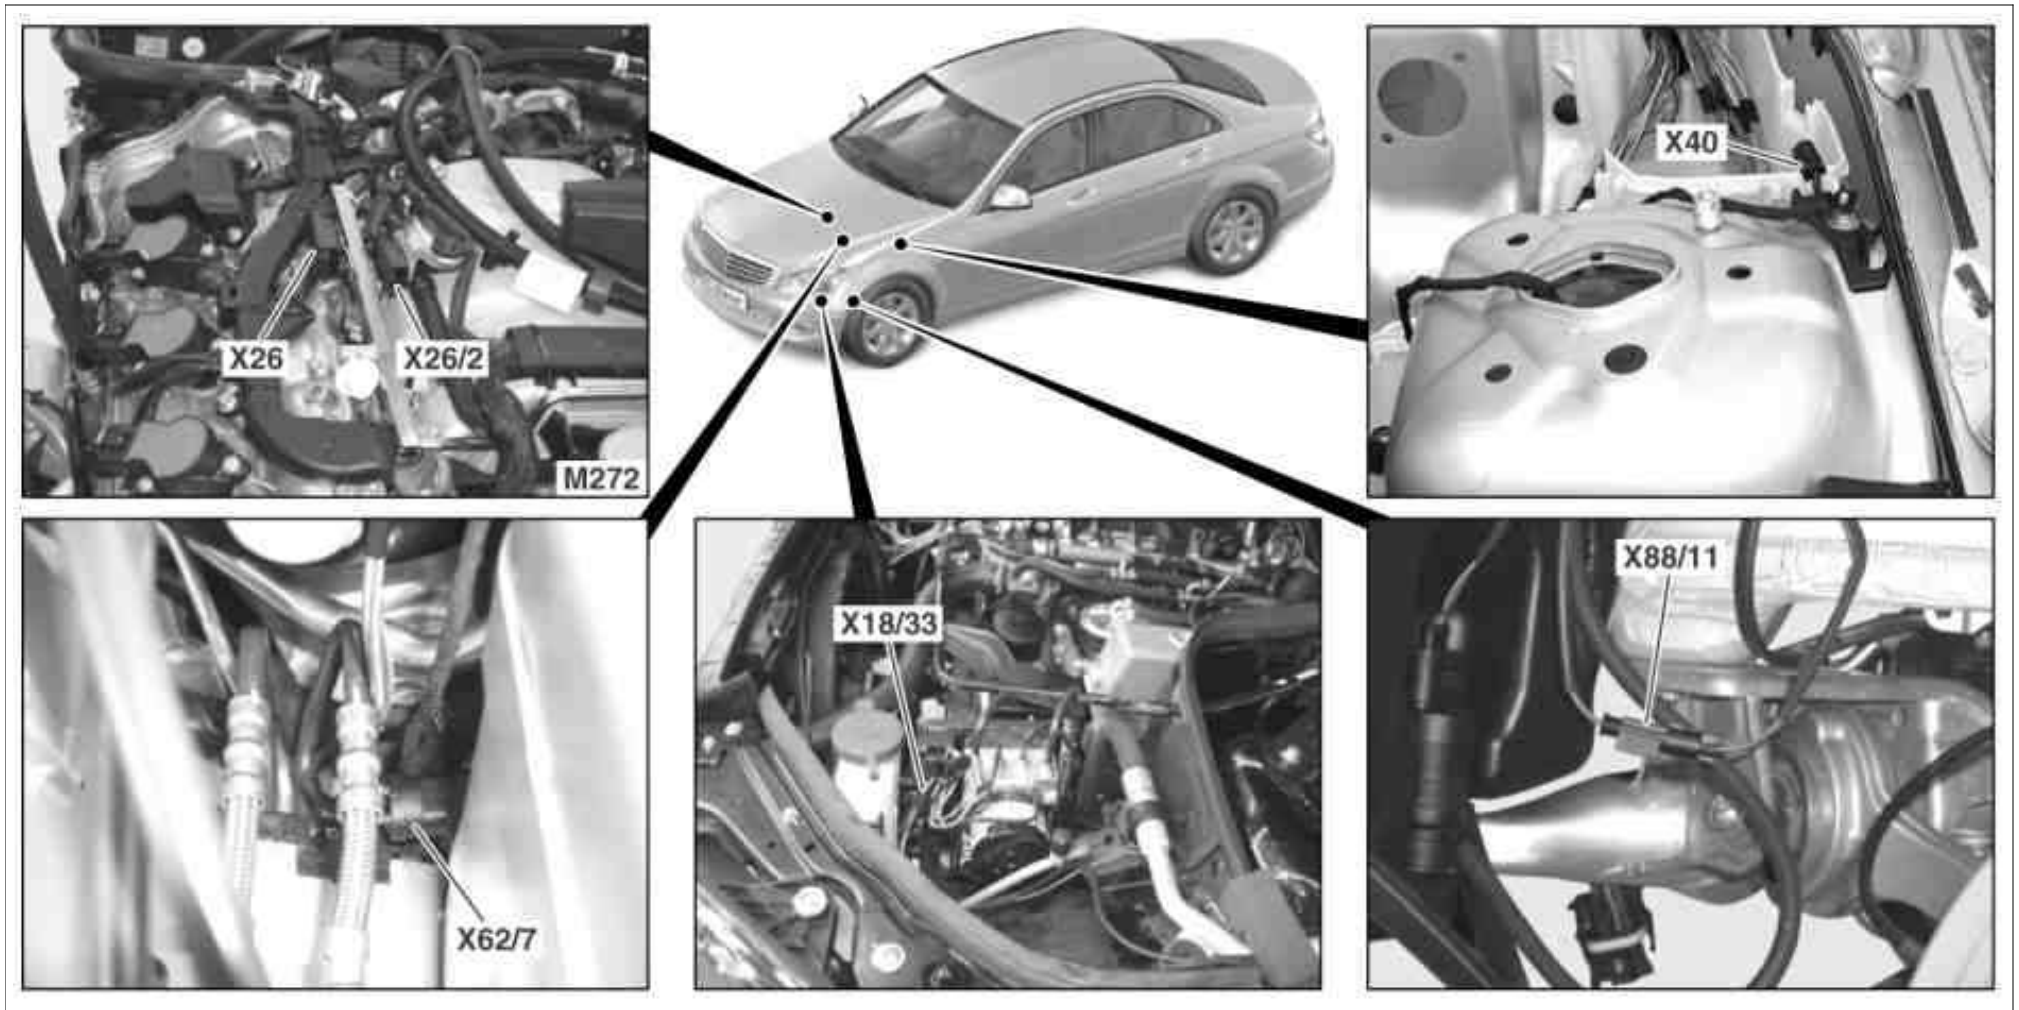

Document title Location and assignment of line and plug connectors, engine compartment, left

Document number gf0019p100001faa

Model 204

P54.18-4133-09

P54.18-4277-09

P54.18-4854-09

P54.18-5361-76

P54.18-5611-79