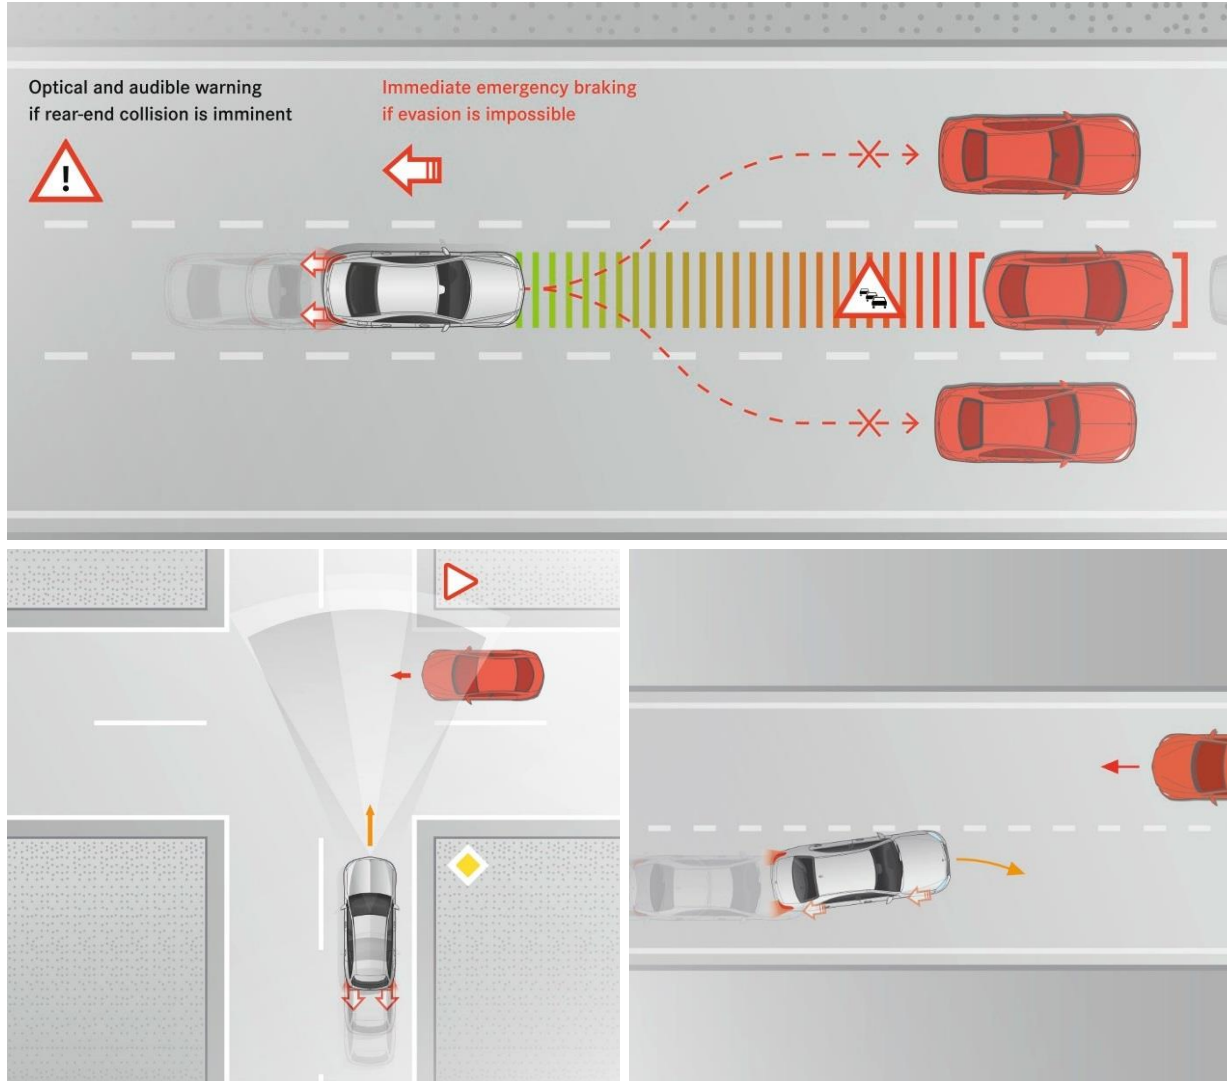

Driver Assistance Package

Driver Assistance Package (997)

Option price: \$2,250

- **Active Distance Assist DISTRONIC®** is able to follow a vehicle in front at a pre-selected distance at wider range of speeds
- **Active Steering Assist** functions at a wider range of speeds and can now actively intervene even if road lines are unclear or non-existent at certain speeds; can now function in curves with a tighter radius
- **Active Emergency Stop Assist** brakes the vehicle to a standstill in its lane if it detects that the driver is no longer actively driving the vehicle while it is on the move with Active Distance Assist DISTRONIC and Active Steering Assist engaged. Can now unlock the doors when the vehicle is stationary to allow first aid responders immediate access to the vehicle's interior.
- **Active Lane Change Assist** is a radar-and-camera-based system that aids the driver when changing lanes. When a turn is indicated, this feature will aid with steering into the adjacent lane if it detects the lane is empty
- **Active Speed Limit Assist** can adapt vehicle speed to identified speed limits and can now adjust preemptively when speed limits are going to change
- **Route-Based Speed Adaptation** the vehicle is now able to reduce the speed in anticipatory mode by referencing the COMAND map data ahead of bends, junctions, roundabouts, toll booths and exit roads.
- **Active Brake Assist with Cross-Traffic Function**
- **Evasive Steering Assist** this system assists by adding calculated steering torque to aid in steering wheel movement when a driver deliberately or instinctively performs an evasive maneuver around a pedestrian
- **Active Blind Spot Assist** is active at a wider range of speeds and informs the driver to help avoid an imminent side impact by single-sided braking
- **Active Lane Keeping Assist** is active now at a wider range of speeds
- **PRE-SAFE® Impulse Side** see next slide