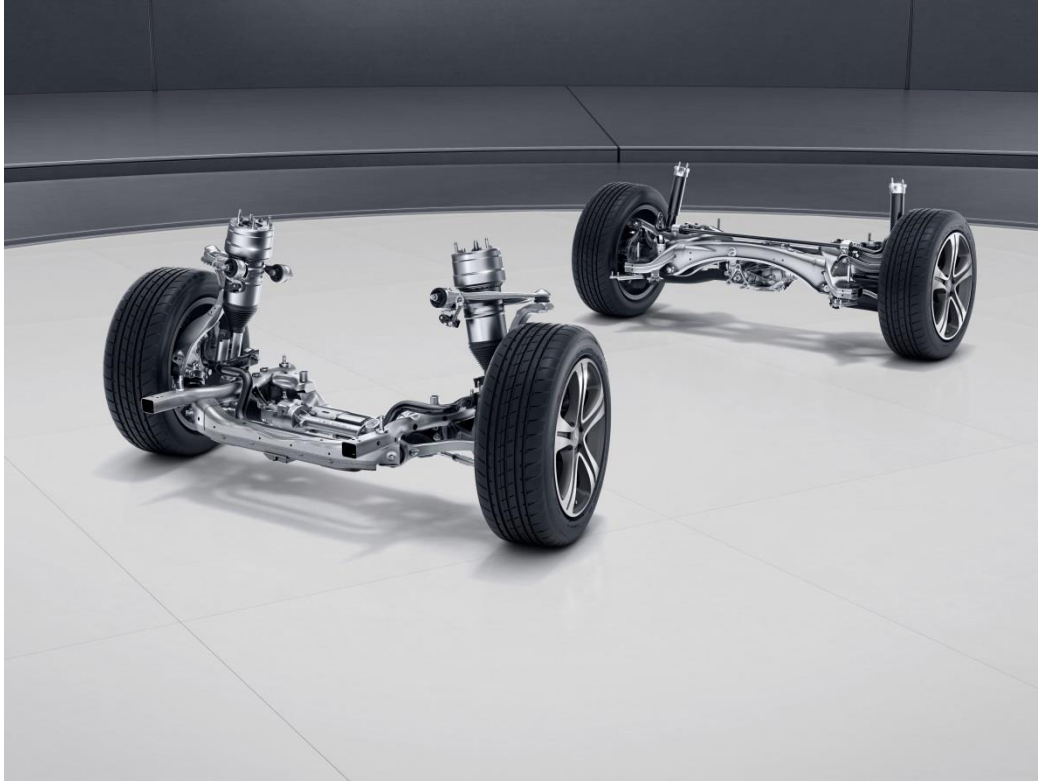

E-Class Coupe interior shown

Heated Steering Wheel (443)

Optional

Not available with wood/leather steering wheel (L3D)

- On cold days, the heated 3-spoke steering wheel rim very quickly warms the grip area of the steering wheel to around 95°F to ensure pleasantly warm hands.
- The function is switched on and off by turning the control lever for adjusting the multifunction steering wheel.
- Galvanized shift paddles (431)

AIR BODY CONTROL (489)

AIR BODY CONTROL (489)

Option Price: \$1,900

- Multi-chamber air suspension combined with continuously adjustable damping to improve ride comfort and driving dynamics
- Vehicle characteristics can be varied from comfortable through to sporty using DYNAMIC SELECT switch
- "Comfort" and "Sport" settings for a more comfortable or stiffer, sportier setup
- Constant vehicle level irrespective of load thanks to pneumatic all-round self-levelling suspension
- Suspension level can be raised for poor surfaces and is automatically lowered at high speeds, helping to reduce aerodynamic drag and further improve handling stability