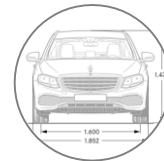

Specifications