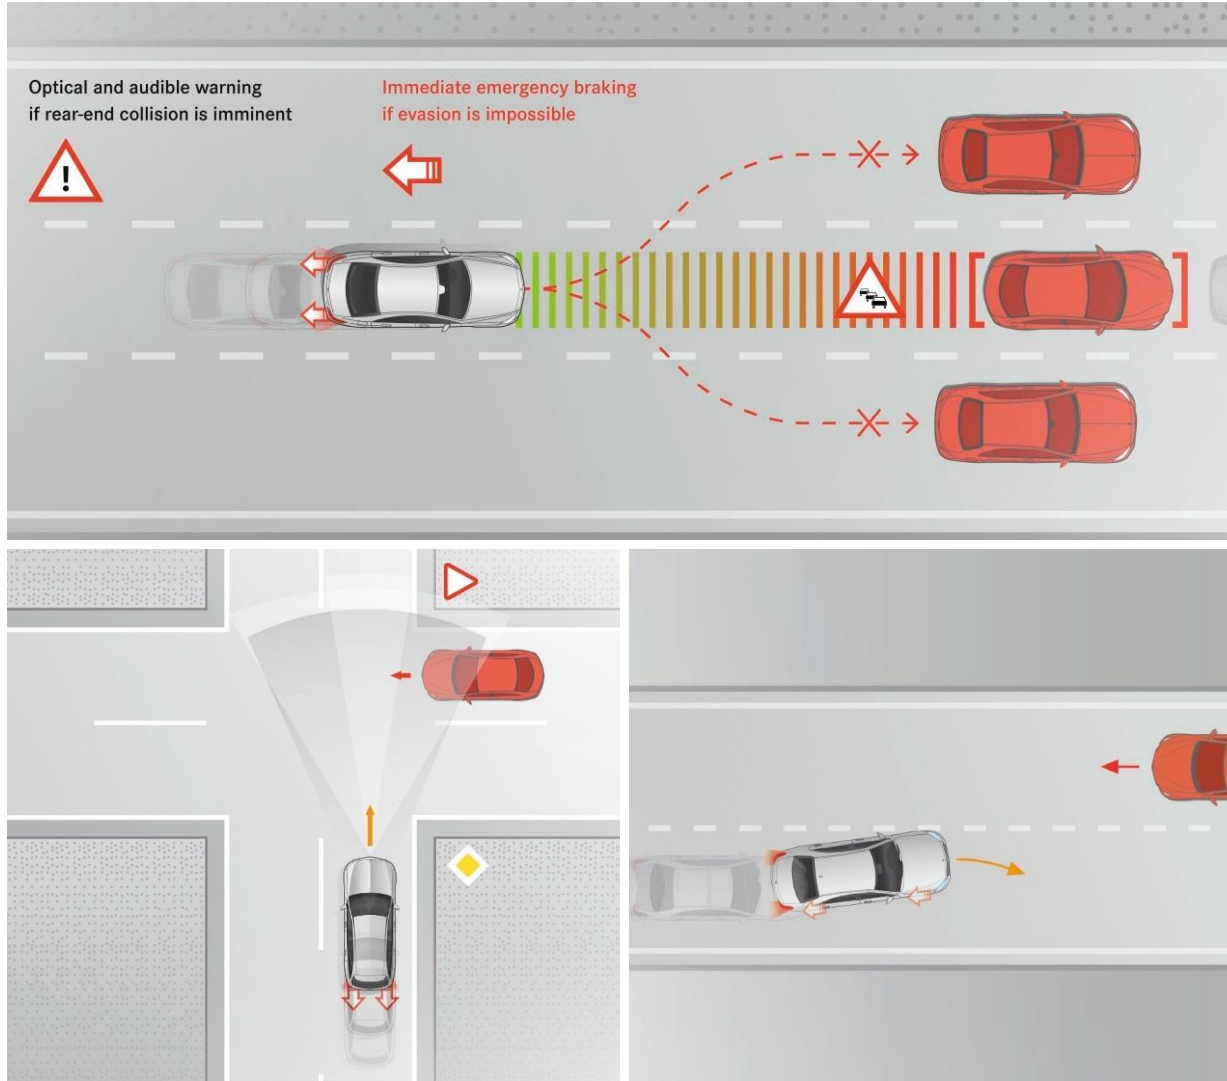

### Driver Assistance Package (997)

Option price: \$2,250

- **Active Distance Assist DISTRONIC®** is able to follow a vehicle in front at a pre-selected distance at wider range of speeds
- **Active Steering Assist** functions at a wider range of speeds and can now actively intervene even if road lines are unclear or non-existent at certain speeds; can now function in curves with a tighter radius
- **Active Emergency Stop Assist** brakes the vehicle to a standstill in its lane if it detects that the driver is no longer actively driving the vehicle while it is on the move with Active Distance Assist DISTRONIC and Active Steering Assist engaged. Can now unlock the doors when the vehicle is stationary to allow first aid responders immediate access to the vehicle's interior.
- **Active Lane Change Assist** is a radar-and-camera-based system that aids the driver when changing lanes. When a turn is indicated, this feature will aid with steering into the adjacent lane if it detects the lane is empty
- **Active Speed Limit Assist** can adapt vehicle speed to identified speed limits and can now adjust preemptively when speed limits are going to change
- **Route-Based Speed Adaptation** the vehicle is now able to reduce the speed in anticipatory mode by referencing the COMAND map data ahead of bends, junctions, roundabouts, toll booths and exit roads.
- **Active Brake Assist with Cross-Traffic Function**
- **Evasive Steering Assist** this system assists by adding calculated steering torque to aid in steering wheel movement when a driver deliberately or instinctively performs an evasive maneuver around a pedestrian
- **Active Blind Spot Assist** is active at a wider range of speeds and informs the driver to help avoid an imminent side impact by single-sided braking
- **Active Lane Keeping Assist** is active now at a wider range of speeds