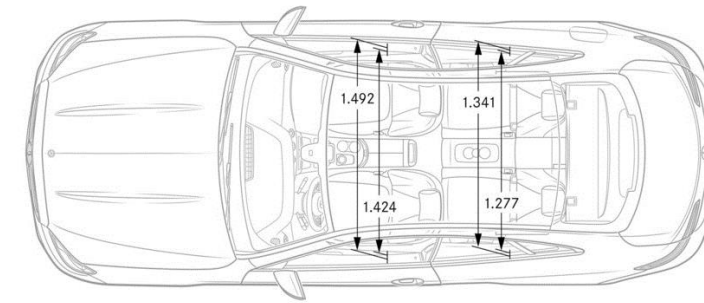

<i>E 450</i>	<i>E 450 4MATIC</i>
Engine Configuration	3.0L V6 biturbo engine	3.0L V6 biturbo engine
Power (hp)	362	362
Torque (lb-ft)	369	369
Displacement (cc)	2,996	2,996
Acceleration 0-60 mph (sec)	5.0	5.0
Fuel Economy (Cty/Hwy/Comb)	tbd	tbd
Top Speed (mph)	130	130
Fuel Requirement (Octane)	91	91
# Valves per cylinder	4	4
Compression	10.5:1	10.5:1
Transmission	9G- TRONIC 9-Speed Automatic Transmission	9G- TRONIC 9-Speed Automatic Transmission
Transmission Speeds	9	9
Drive Configuration	Rear-wheel drive	All-wheel drive
Fuel Tank Size (gallons)	17.4	17.4
Trunk Size (cubic feet)	10.0	10.0
Curb Weight (lbs)	tbd	tbd
Vehicle Length (in.)	190.0	190.0
Vehicle Width w/ exterior mirrors (in.)	80.9	80.9
Vehicle Height (in.)	56.3	56.3
Wheelbase (in.)	113.1	113.1
Track Width Front/Rear (in.)	63.2/63.4	63.2/63.4

Specifications* – E 450 & E 450 4MATIC