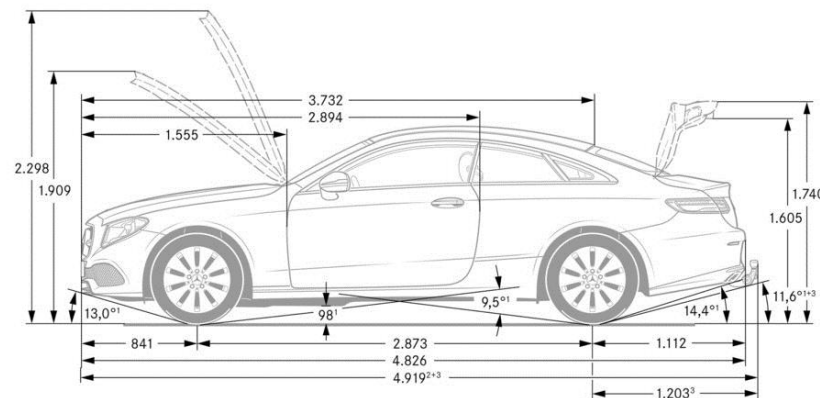

<i>E 450</i>	<i>E 450 4MATIC</i>
Engine Configuration	3.0L V6 biturbo engine	3.0L V6 biturbo engine
Power (hp)	362	362
Torque (lb-ft)	369	369
Displacement (cc)	2,996	2,996
Acceleration 0-60 mph (sec)	5.0	5.0
Fuel Economy (Cty/Hwy/Comb)	tbd	tbd
Top Speed (mph)	130	130
Fuel Requirement (Octane)	91	91
# Valves per cylinder	4	4
Compression	10.5:1	10.5:1
Transmission	9G- TRONIC 9-Speed Automatic Transmission	9G- TRONIC 9-Speed Automatic Transmission
Transmission Speeds	9	9
Drive Configuration	Rear-wheel drive	All-wheel drive
Fuel Tank Size (gallons)	17.4	17.4
Trunk Size (cubic feet)	10.0	10.0
Curb Weight (lbs)	tbd	tbd
Vehicle Length (in.)	190.0	190.0
Vehicle Width w/ exterior mirrors (in.)	80.9	80.9
Vehicle Height (in.)	56.3	56.3
Wheelbase (in.)	113.1	113.1
Track Width Front/Rear (in.)	63.2/63.4	63.2/63.4

Specifications* – E 450 & E 450 4MATIC