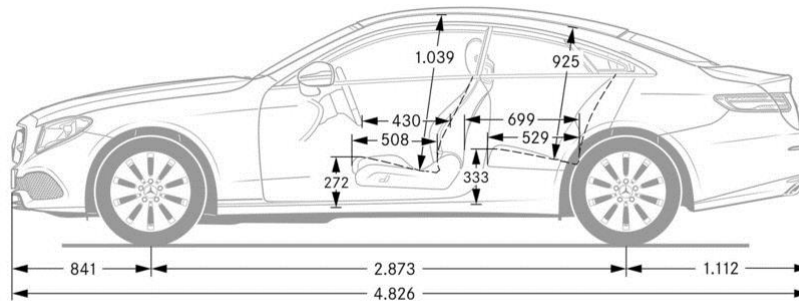

<i>E 450</i>	<i>E 450 4MATIC</i>
Engine Configuration	3.0L V6 biturbo engine	3.0L V6 biturbo engine
Power (hp)	362	362
Torque (lb-ft)	369	369
Displacement (cc)	2,996	2,996
Acceleration 0-60 mph (sec)	5.0	5.0
Fuel Economy (Cty/Hwy/Comb)	tbd	tbd
Top Speed (mph)	130	130
Fuel Requirement (Octane)	91	91
# Valves per cylinder	4	4
Compression	10.5:1	10.5:1
Transmission	9G- TRONIC 9-Speed Automatic Transmission	9G- TRONIC 9-Speed Automatic Transmission
Transmission Speeds	9	9
Drive Configuration	Rear-wheel drive	All-wheel drive
Fuel Tank Size (gallons)	17.4	17.4
Trunk Size (cubic feet)	10.0	10.0
Curb Weight (lbs)	tbd	tbd
Vehicle Length (in.)	190.0	190.0
Vehicle Width w/ exterior mirrors (in.)	80.9	80.9
Vehicle Height (in.)	56.3	56.3
Wheelbase (in.)	113.1	113.1
Track Width Front/Rear (in.)	63.2/63.4	63.2/63.4

Specifications* – E 450 & E 450 4MATIC