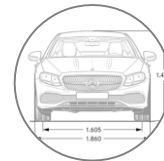

Interior Trims

Option Packages

Stand-Alone Options

Options in Detail

Specifications

*E450 (238.367)*

- MSRP \$tbd
- 3.0L V6 biturbo engine
- Horsepower 362 hp
- Torque 369 lb-ft
- 5.0 sec est. (0-60 mph)
- Launch date: Summer 2018