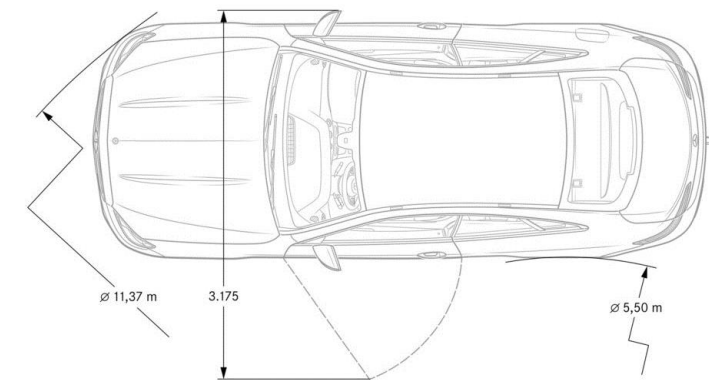

<i>E 450</i>	<i>E 450 4MATIC</i>
Engine Configuration	3.0L V6 biturbo engine	3.0L V6 biturbo engine
Power (hp)	362	362
Torque (lb-ft)	369	369
Displacement (cc)	2,996	2,996
Acceleration 0-60 mph (sec)	5.0	5.0
Fuel Economy (Cty/Hwy/Comb)	tbd	tbd
Top Speed (mph)	130	130
Fuel Requirement (Octane)	91	91
# Valves per cylinder	4	4
Compression	10.5:1	10.5:1
Transmission	9G- TRONIC 9-Speed Automatic Transmission	9G- TRONIC 9-Speed Automatic Transmission
Transmission Speeds	9	9
Drive Configuration	Rear-wheel drive	All-wheel drive
Fuel Tank Size (gallons)	17.4	17.4
Trunk Size (cubic feet)	10.0	10.0
Curb Weight (lbs)	tbd	tbd
Vehicle Length (in.)	190.0	190.0
Vehicle Width w/ exterior mirrors (in.)	80.9	80.9
Vehicle Height (in.)	56.3	56.3
Wheelbase (in.)	113.1	113.1
Track Width Front/Rear (in.)	63.2/63.4	63.2/63.4

Specifications* – E 450 & E 450 4MATIC