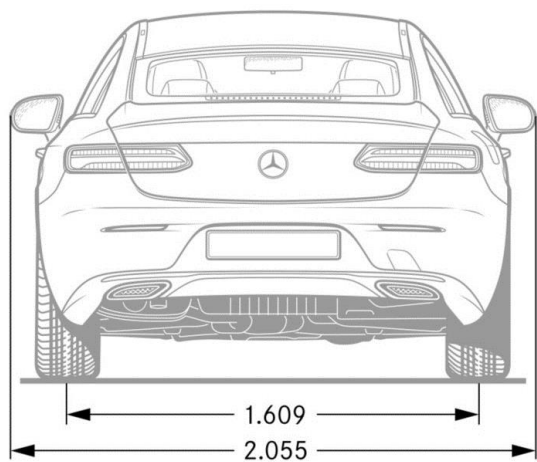

<i>E 450</i>	<i>E 450 4MATIC</i>
Engine Configuration	3.0L V6 biturbo engine	3.0L V6 biturbo engine
Power (hp)	362	362
Torque (lb-ft)	369	369
Displacement (cc)	2,996	2,996
Acceleration 0-60 mph (sec)	5.0	5.0
Fuel Economy (Cty/Hwy/Comb)	tbd	tbd
Top Speed (mph)	130	130
Fuel Requirement (Octane)	91	91
# Valves per cylinder	4	4
Compression	10.5:1	10.5:1
Transmission	9G- TRONIC 9-Speed Automatic Transmission	9G- TRONIC 9-Speed Automatic Transmission
Transmission Speeds	9	9
Drive Configuration	Rear-wheel drive	All-wheel drive
Fuel Tank Size (gallons)	17.4	17.4
Trunk Size (cubic feet)	10.0	10.0
Curb Weight (lbs)	tbd	tbd
Vehicle Length (in.)	190.0	190.0
Vehicle Width w/ exterior mirrors (in.)	80.9	80.9
Vehicle Height (in.)	56.3	56.3
Wheelbase (in.)	113.1	113.1
Track Width Front/Rear (in.)	63.2/63.4	63.2/63.4

Specifications* – E 450 & E 450 4MATIC