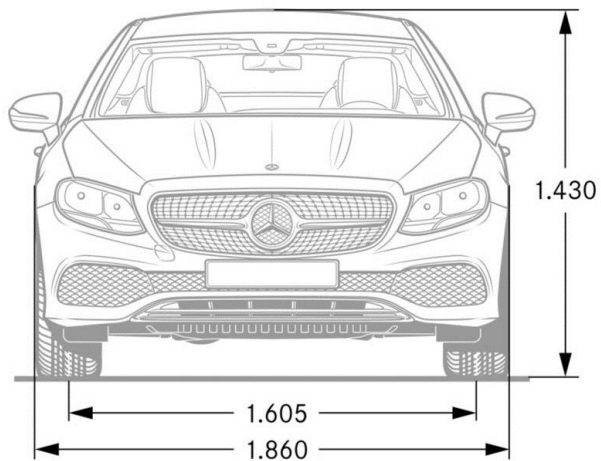

<i>E 450</i>	<i>E 450 4MATIC</i>
Engine Configuration	3.0L V6 biturbo engine	3.0L V6 biturbo engine
Power (hp)	362	362
Torque (lb-ft)	369	369
Displacement (cc)	2,996	2,996
Acceleration 0-60 mph (sec)	5.0	5.0
Fuel Economy (Cty/Hwy/Comb)	tbd	tbd
Top Speed (mph)	130	130
Fuel Requirement (Octane)	91	91
# Valves per cylinder	4	4
Compression	10.5:1	10.5:1
Transmission	9G- TRONIC 9-Speed Automatic Transmission	9G- TRONIC 9-Speed Automatic Transmission
Transmission Speeds	9	9
Drive Configuration	Rear-wheel drive	All-wheel drive
Fuel Tank Size (gallons)	17.4	17.4
Trunk Size (cubic feet)	10.0	10.0
Curb Weight (lbs)	tbd	tbd
Vehicle Length (in.)	190.0	190.0
Vehicle Width w/ exterior mirrors (in.)	80.9	80.9
Vehicle Height (in.)	56.3	56.3
Wheelbase (in.)	113.1	113.1
Track Width Front/Rear (in.)	63.2/63.4	63.2/63.4

Specifications* – E 450 & E 450 4MATIC