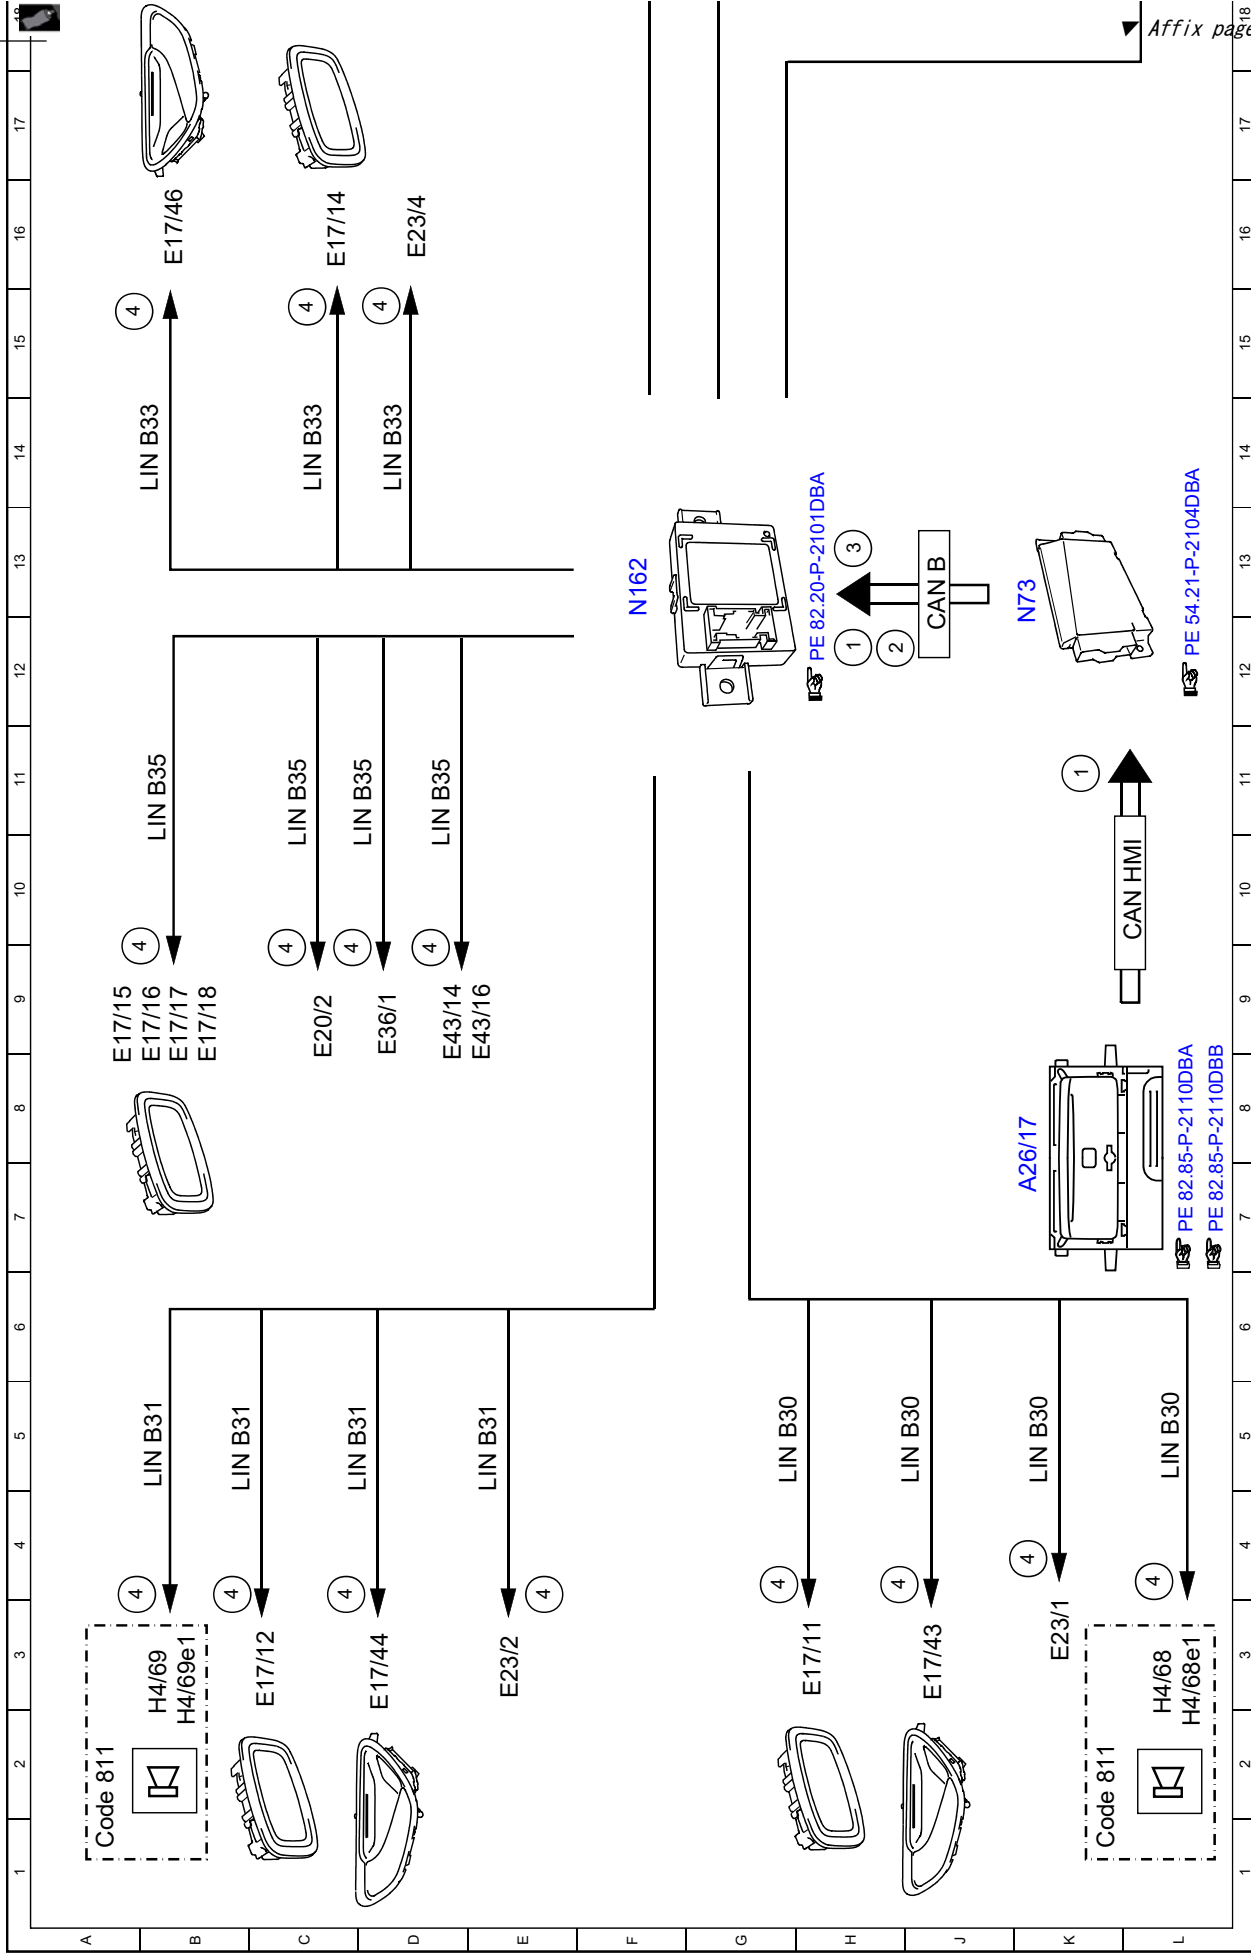

▼ Affix page 2 here ▼