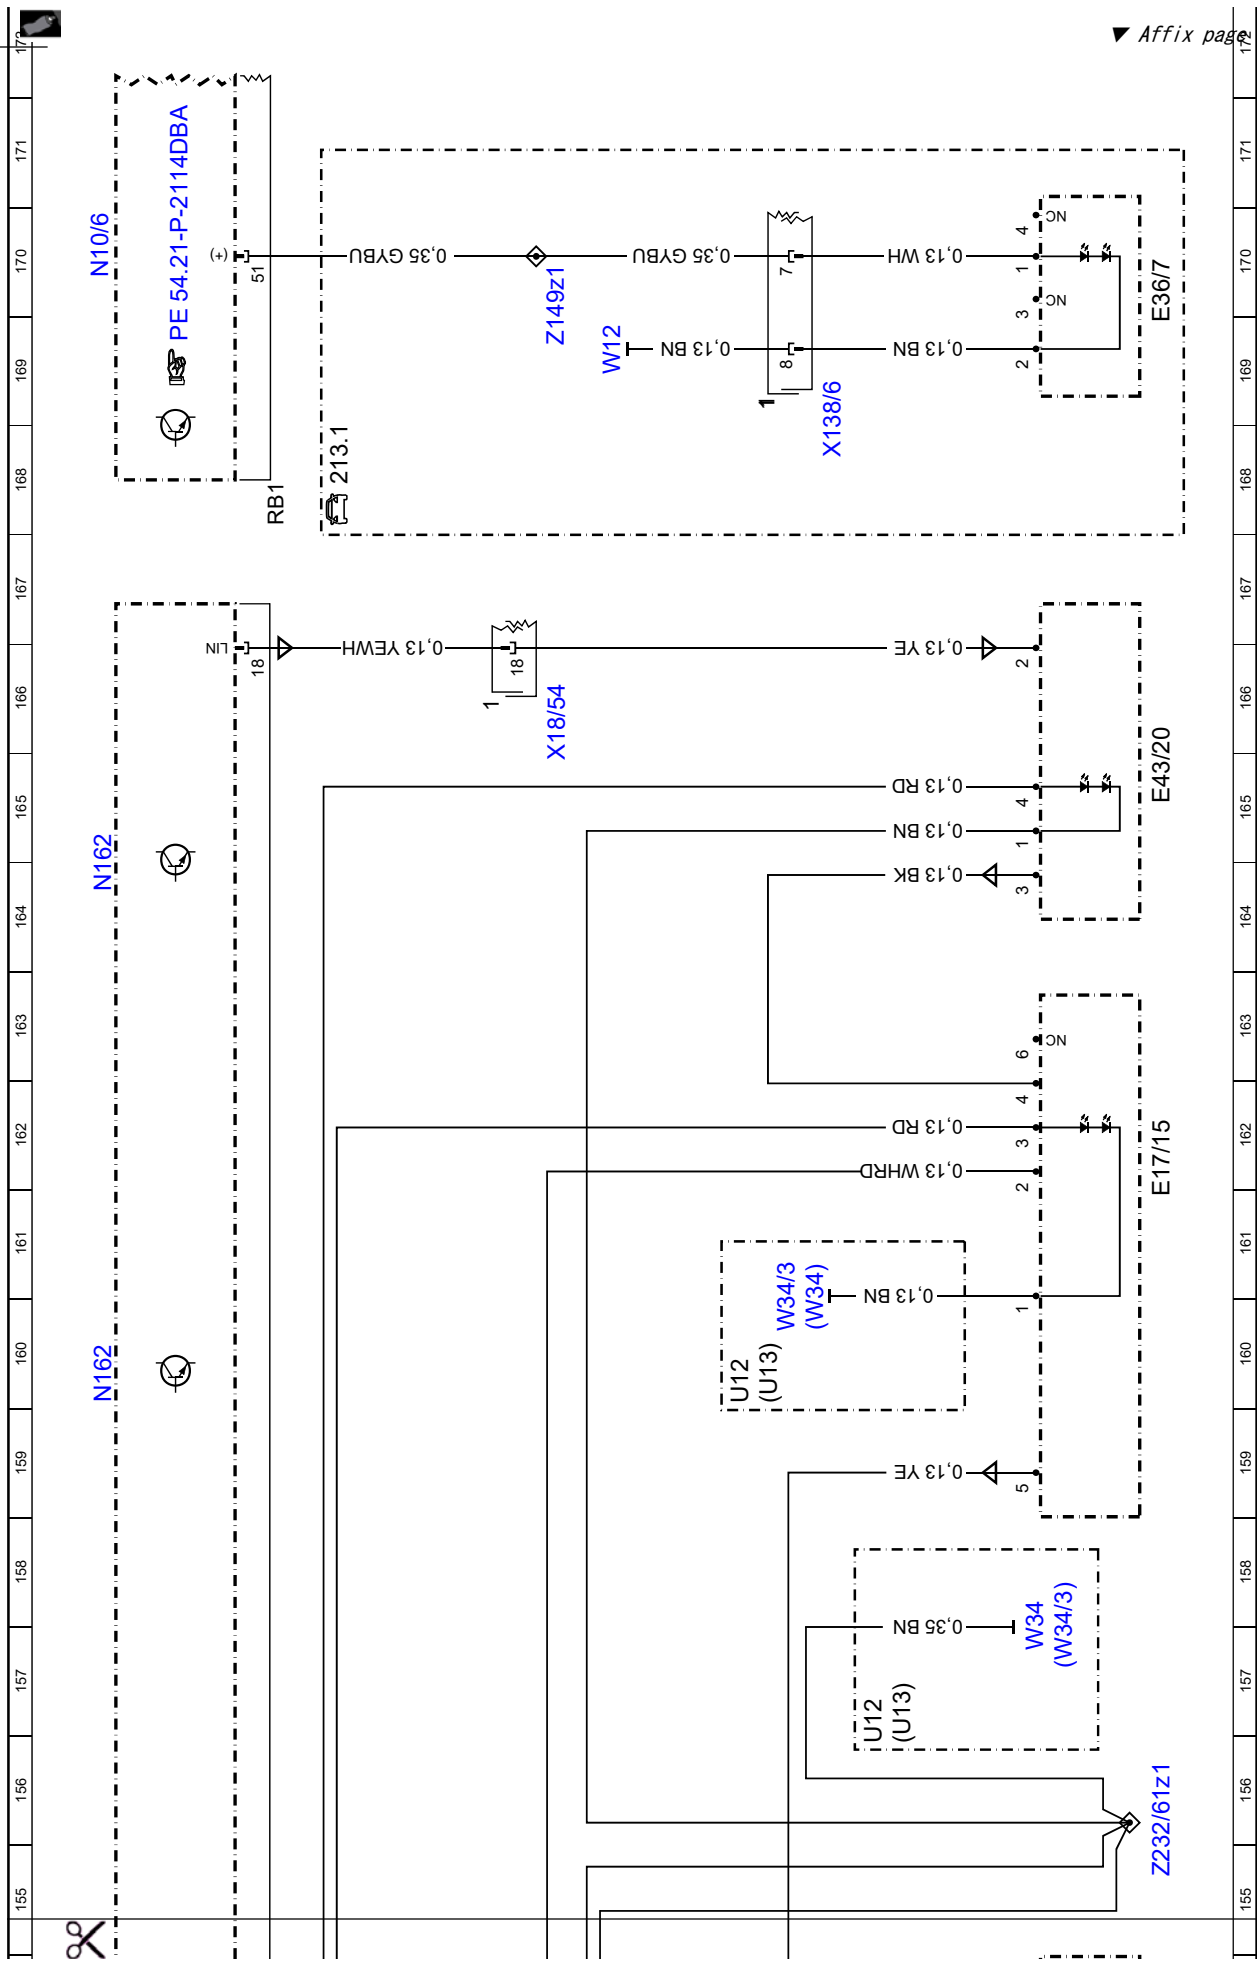

Document number : pe82.20-p-2101-97dba

Document title : Wiring diagram of ambient illumination control unit

Code:	Designation:	Position:
Z232/65z1	Driver seat contour illumination ground connection connector sleeve	128L
Z232/66z1	Front passenger seat contour illumination ground connection connector sleeve	103L
Z232/67z1	Driver seat contour illumination power supply connector sleeve	132L
Z232/68z1	Front passenger seat contour illumination power supply connector sleeve	107L
Z50/20z1	Cockpit connector sleeve, footwell lighting	151L
Z6/30z2	Circuit 31 connector sleeve	125D
Z6/30z9	Circuit 31 connector sleeve	4F

Cut here

Affix page 3 here

Cut here

Affix page 8 here ▼

Cut here

▼ Affix page 9 here ▼

Cut here

▼ Affix page 11 here ▼