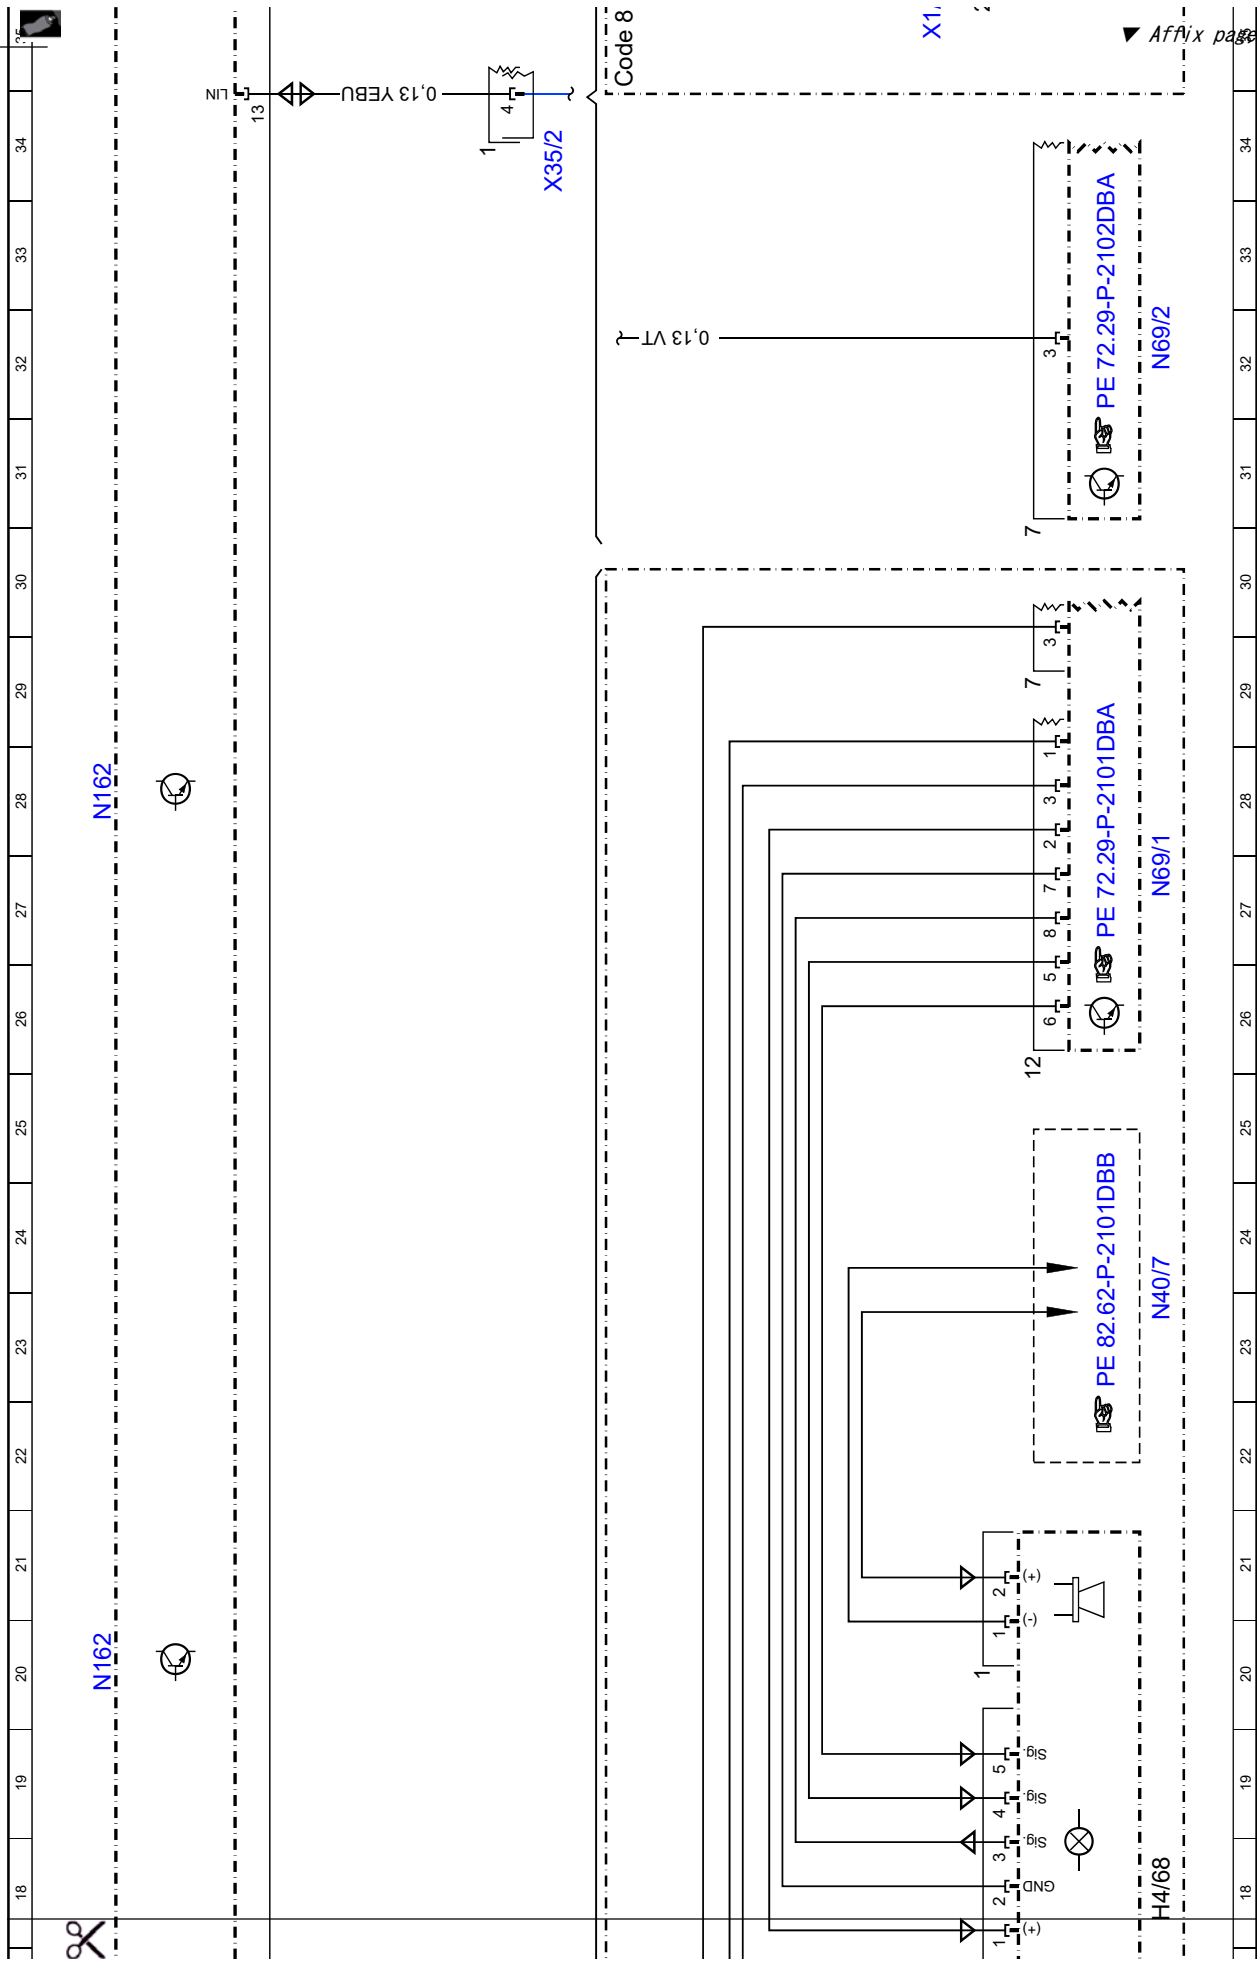

Cut here

Affix page 3 here