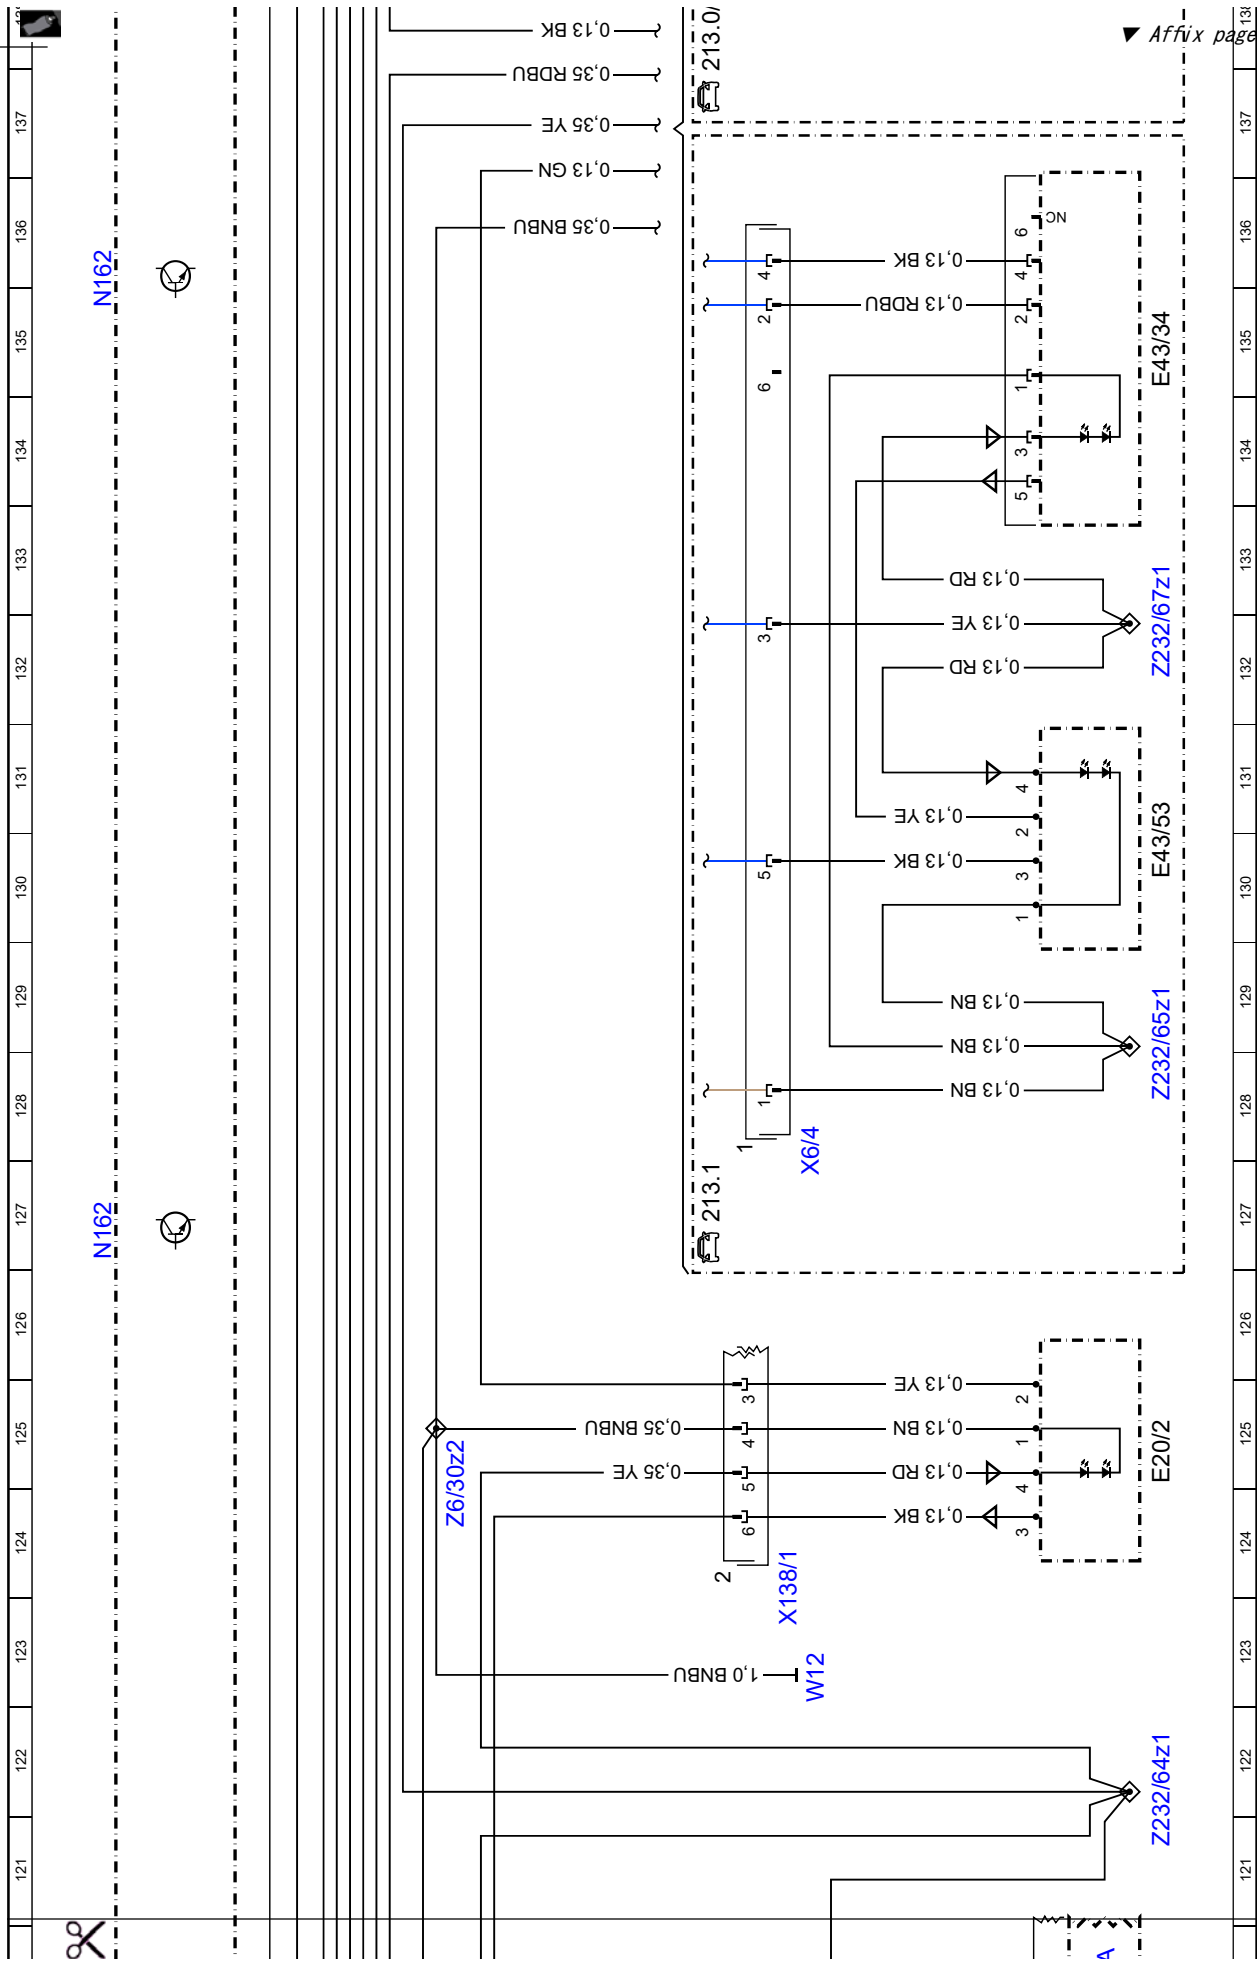

▼ Affix page 9 here ▼

Cut here