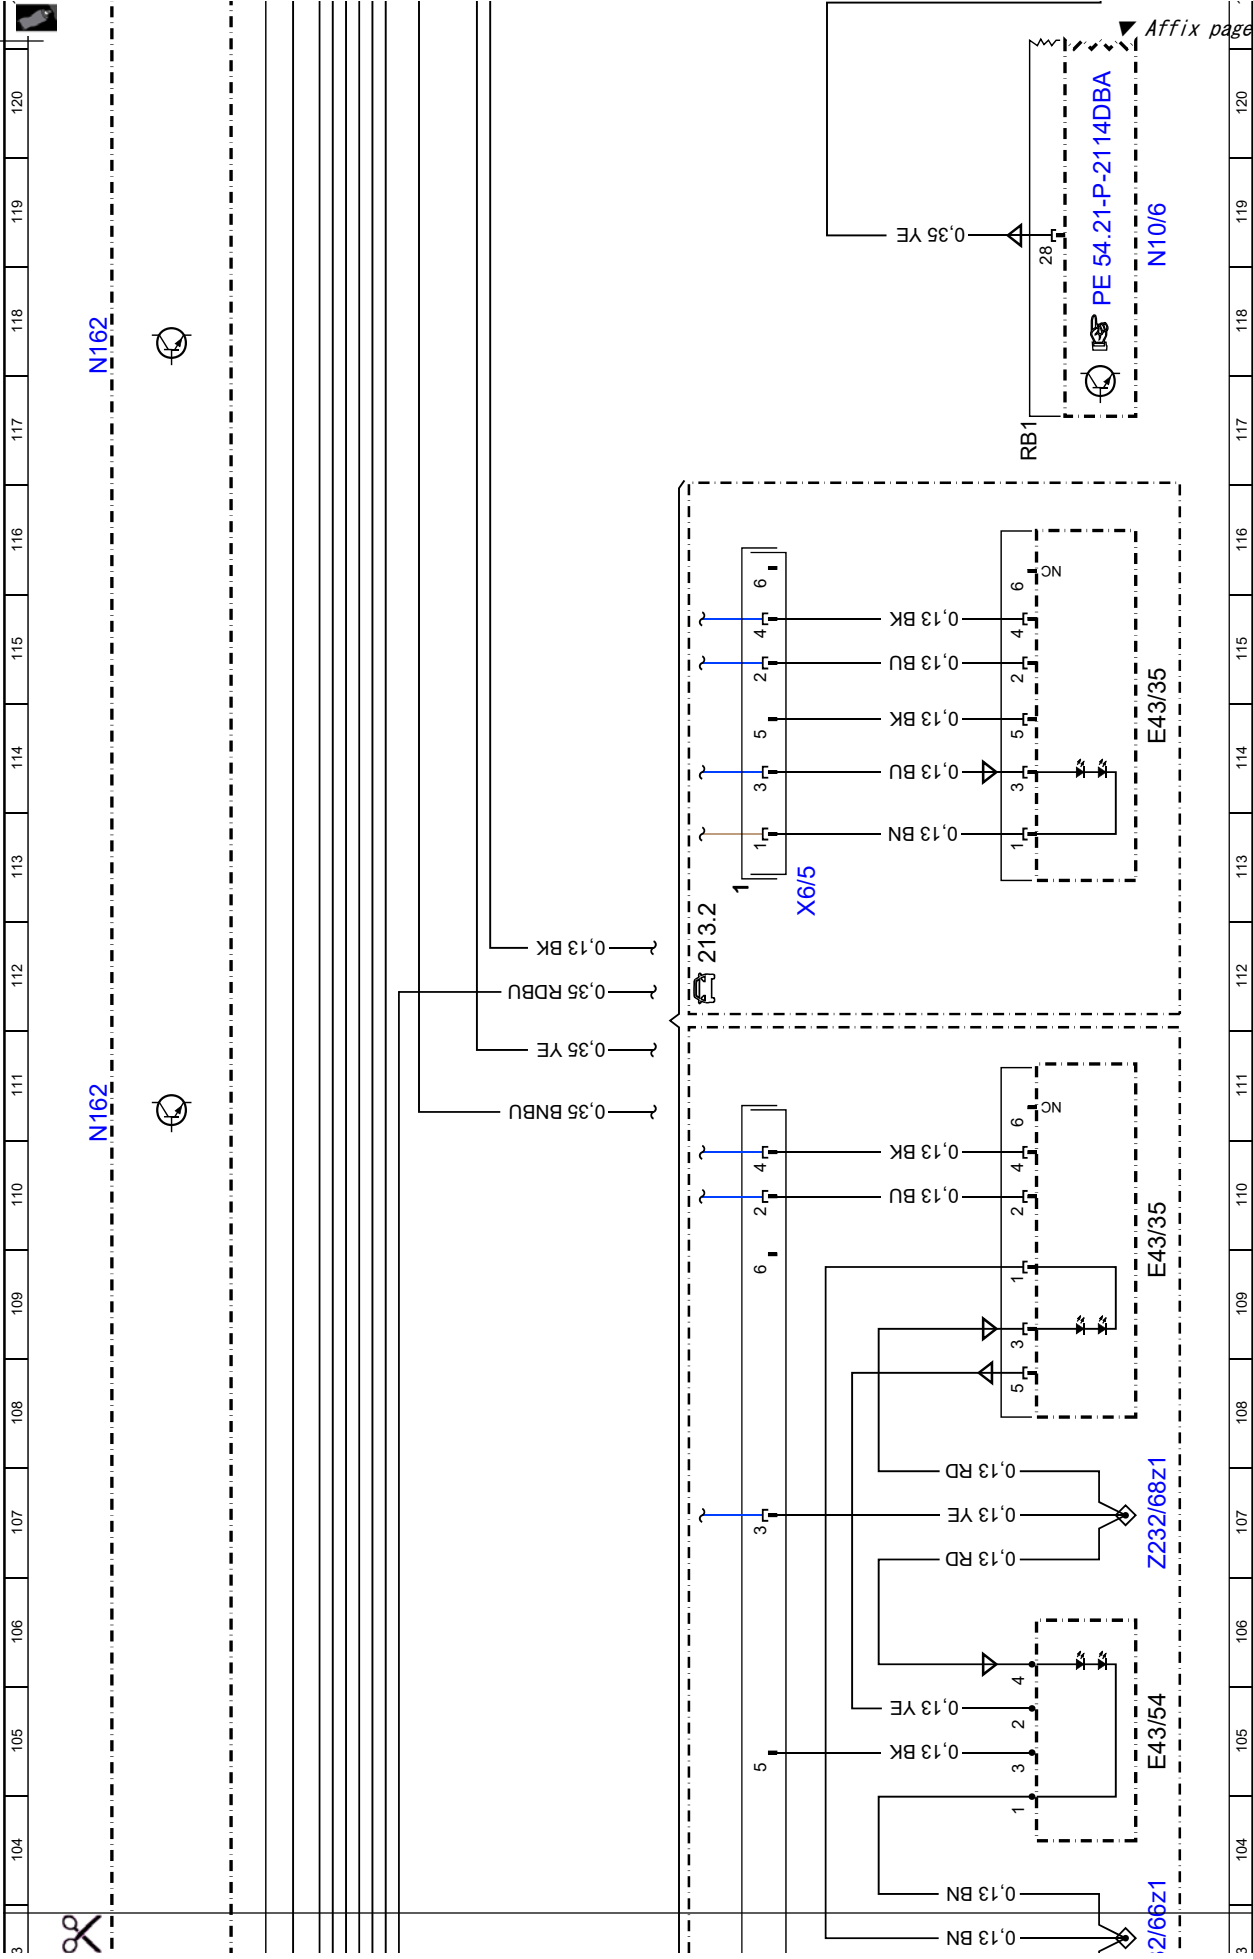

Affix page 8 here ▼

Cut here