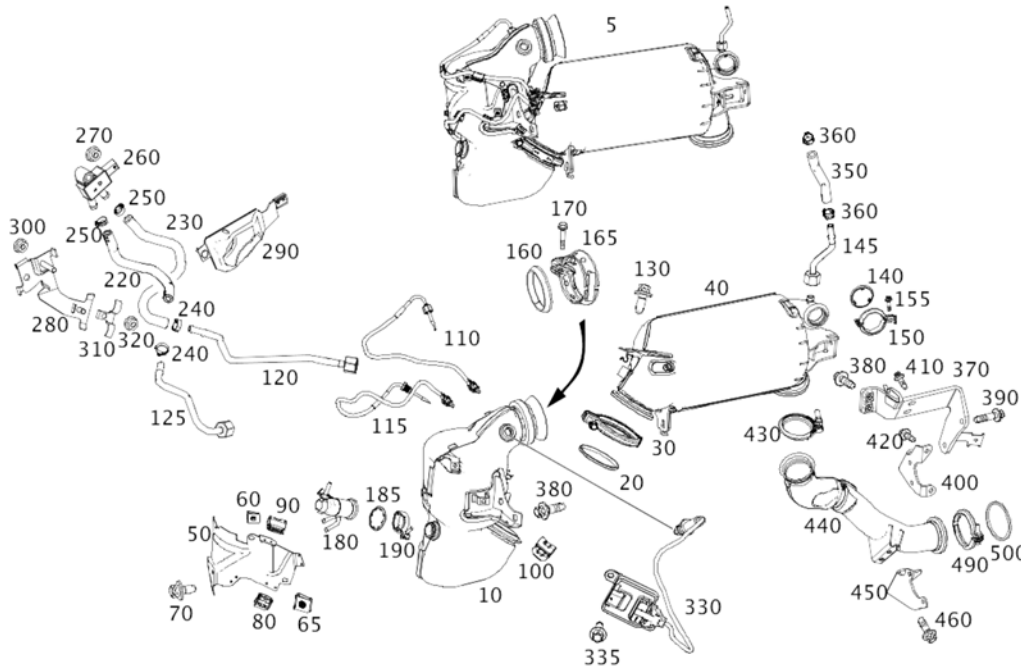

Copyright 2019-03-16 Daimler AG

Image ID: drawing_B49218000131

Item	Part number	Designation/additional information	Qty
330	A 000 905 47 04	NOX SENSOR UPSTREAM CATALYTIC CONVERTER 📅 Code: M654+-(9U8/828)/M656+-828;	1
330	A 000 905 71 08	NOX SENSOR UPSTREAM CATALYTIC CONVERTER 📅 Code: M654+-(9U8/828)/M656+-828;	1
330	A 000 905 30 09	NOX SENSOR UPSTREAM CATALYTIC CONVERTER 📅 Code: M654+-(9U8/828)/M656+-828; 🔧 [697] PART IS ONLY OR ALSO SUPPLIED AS RECONDITION...	1
330	A 000 905 80 11	NOX SENSOR UPSTREAM CATALYTIC CONVERTER 📅 Code: M654+-(9U8/828)/M656+-828; 🔧 [697] PART IS ONLY OR ALSO SUPPLIED AS RECONDITION...	1