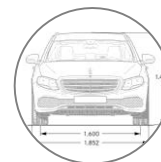

Specifications