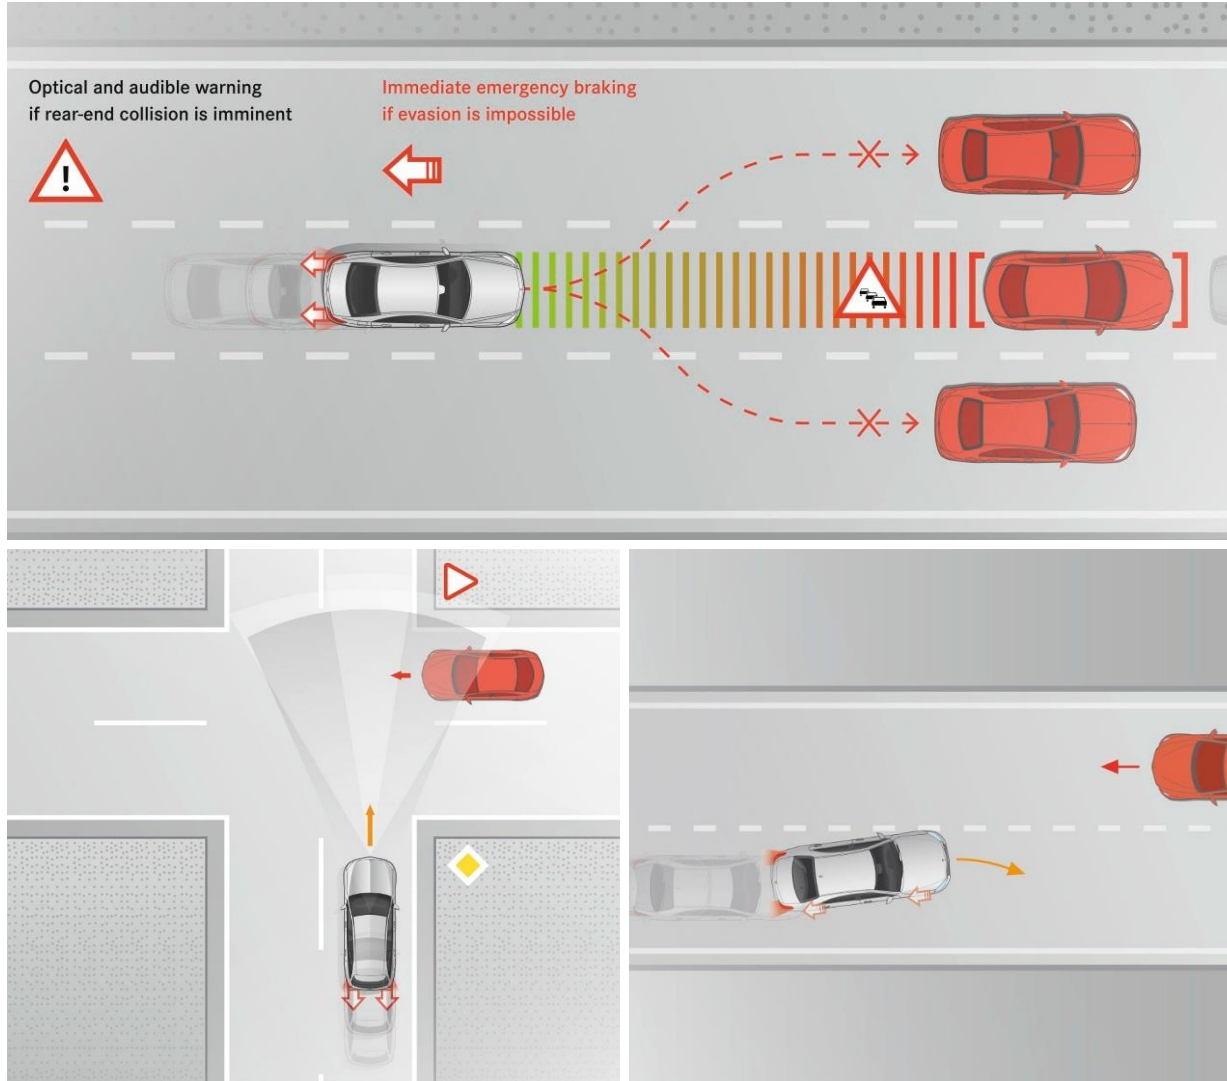

Driver Assistance Package (DA2)

Driver Assistance Package (DA2)

Option price: TBD

- **Active Distance Assist DISTRONIC®** is able to follow a vehicle in front at a pre-selected distance at wider range of speeds.
- **Active Steering Assist** functions at a wider range of speeds and can now actively intervene even if road lines are unclear or non-existent at certain speeds; can now function in curves with a tighter radius.
- **Active Emergency Stop Assist** brakes the vehicle to a standstill in its lane if it detects that the driver is no longer actively driving the vehicle while it is on the move with Active Distance Assist DISTRONIC and Active Steering Assist engaged. Can now unlock the doors when the vehicle is stationary to allow first aid responders immediate access to the vehicle's interior.
- **Active Lane Change Assist** is a radar-and-camera-based system that aids the driver when changing lanes. When a turn is indicated, this feature will aid with steering into the adjacent lane if it detects the lane is empty.
- **Active Speed Limit Assist** can adapt vehicle speed to identified speed limits and can now adjust preemptively when speed limits are going to change.
- **Route-Based Speed Adaptation** the vehicle is now able to reduce the speed in anticipatory mode by referencing the COMAND map data ahead of bends, junctions, roundabouts, toll booths and exit roads.
- **Active Brake Assist with Cross-Traffic Function**
- **Evasive Steering Assist** assists by adding calculated steering torque to aid in steering wheel movement when a driver deliberately or instinctively performs an evasive maneuver around a pedestrian.
- **Active Blind Spot Assist** is active at a wider range of speeds and informs the driver to help avoid an imminent side impact by single-sided braking.
- **Active Lane Keeping Assist** is now active at a wider range of speeds.
- **PRE-SAFE® Impulse Side** moves the driver or passenger towards the center of the vehicle when a side impact is detected. This increases the distance between the occupant and the door.