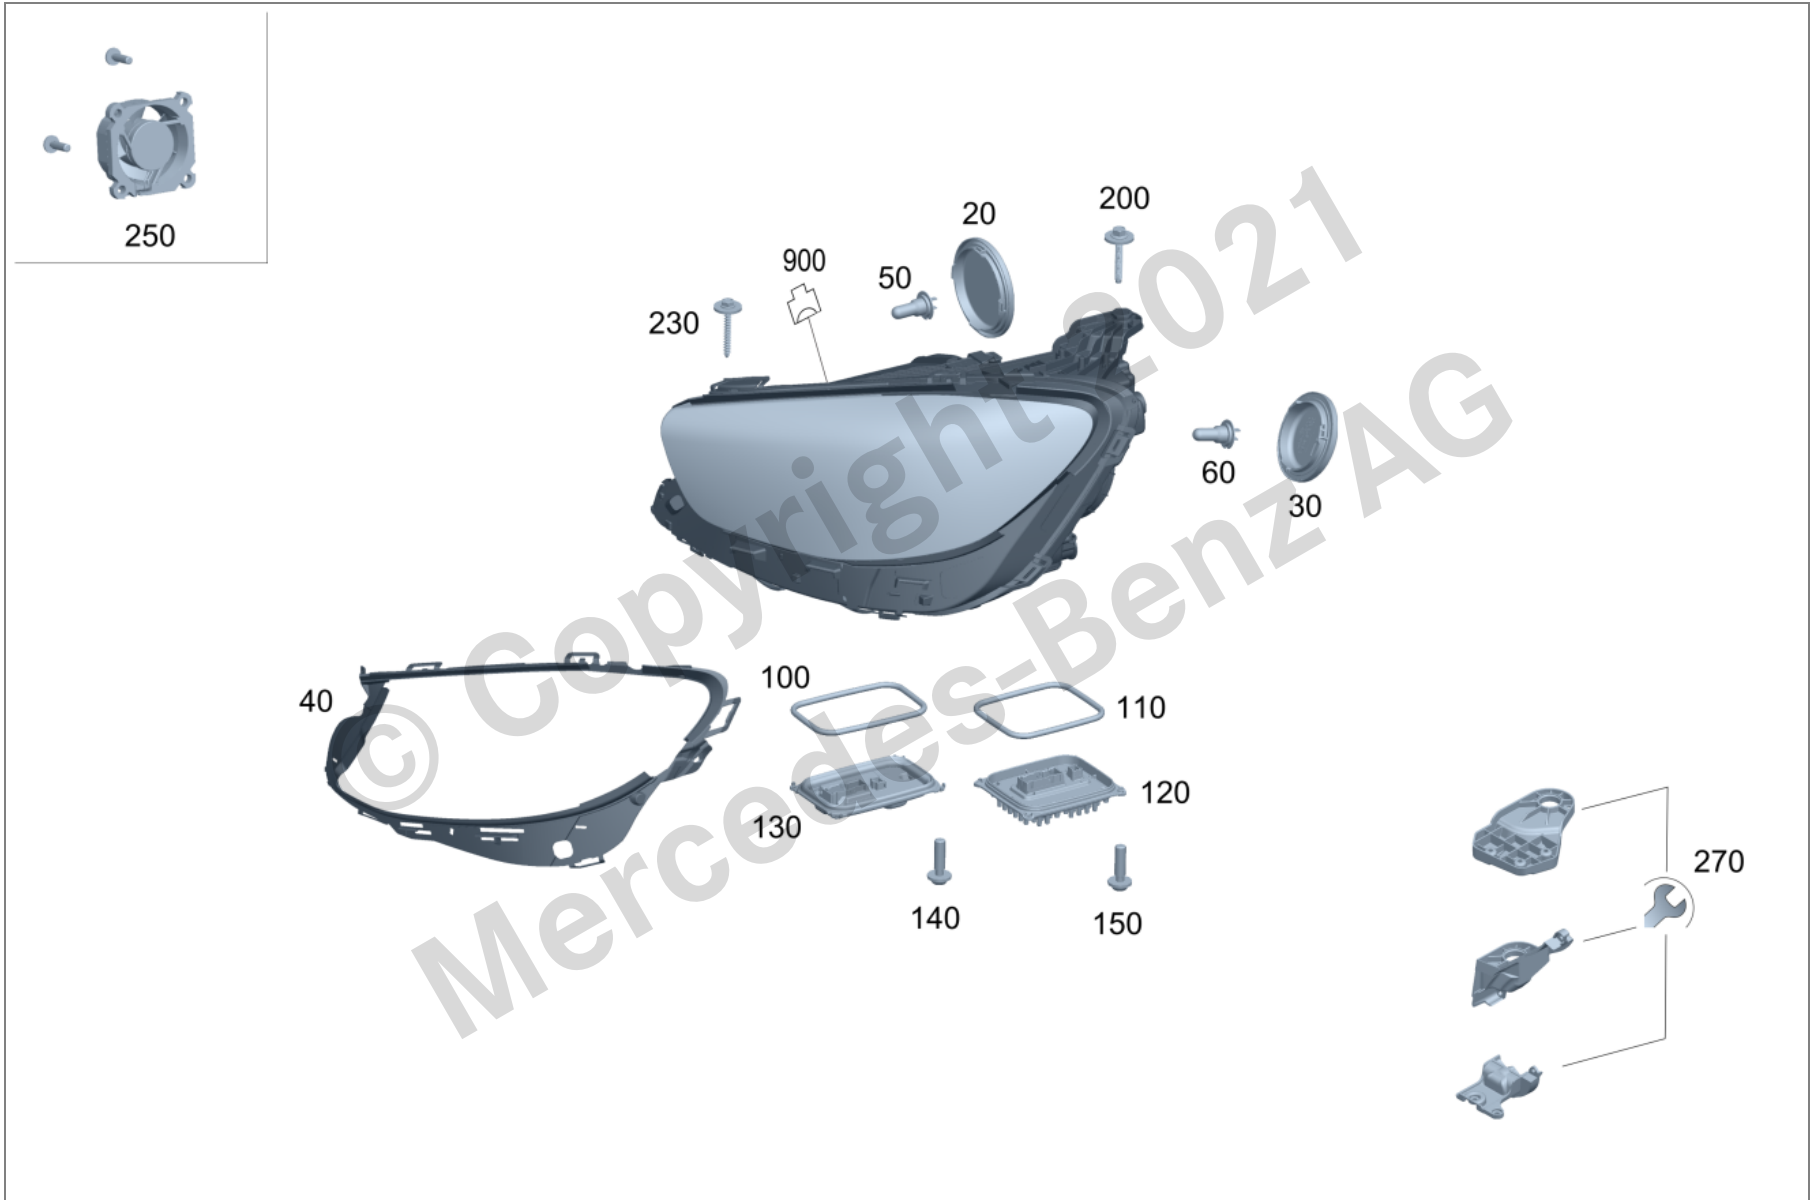

Parts Information

- Parts list -

Vehicle	C213061 (C213_FW)	AMG E50 4MATIC	
Assortment class	PC	Group	82 Electrical system
Sub-group	175 Front illumination		

Parts Information

Image ID: drawing_PV000.010.074.729_version_003

Parts Information

Item	Part number	Designation/additional information	Qty
10	A 213 820 21 61	LAMP UNIT Left  [557] NOTE: BRAND SIGNATURE IS VISIBLE FOR CUSTOMER  Code: 620;	1
10	A 213 820 23 61	LAMP UNIT Left  [557] NOTE: BRAND SIGNATURE IS VISIBLE FOR CUSTOMER  Code: 613;	1
10	A 213 906 65 01	LAMP UNIT Left  [557] NOTE: BRAND SIGNATURE IS VISIBLE FOR CUSTOMER  Code: (807/808/809/800)+632+-(494/460);	1
10	A 213 906 67 01	LAMP UNIT Left  [557] NOTE: BRAND SIGNATURE IS VISIBLE FOR CUSTOMER  Code: (807/808/809/800)+631;	1
10	A 213 906 69 01	LAMP UNIT Left  [557] NOTE: BRAND SIGNATURE IS VISIBLE FOR CUSTOMER  Code: (807/808/809/800)+632+(494/460);	1

Parts Information

Item	Part number	Designation/additional information	Qty
10	A 213 906 97 04	LAMP UNIT With blue accents, Left  [557] NOTE: BRAND SIGNATURE IS VISIBLE FOR CUSTOMER  Code: (808/809/800)+640+(494/460);	1
10	A 213 906 63 08	LAMP UNIT With blue accents, Left  [557] NOTE: BRAND SIGNATURE IS VISIBLE FOR CUSTOMER  Code: (801/802/803/804)+632+-(494/460);	1
10	A 213 906 65 08	LAMP UNIT With blue accents, Left  [557] NOTE: BRAND SIGNATURE IS VISIBLE FOR CUSTOMER  Code: 801+631;	1
10	A 213 906 67 08 	LAMP UNIT With blue accents, Left  [557] NOTE: BRAND SIGNATURE IS VISIBLE FOR CUSTOMER  Code: 801+632+(494/460); Replaced by: A 213 906 35 10	1
10	A 213 906 35 10	LAMP UNIT With blue accents, Left  Code: 801+632+(494/460); Replaces: A 213 906 67 08	1