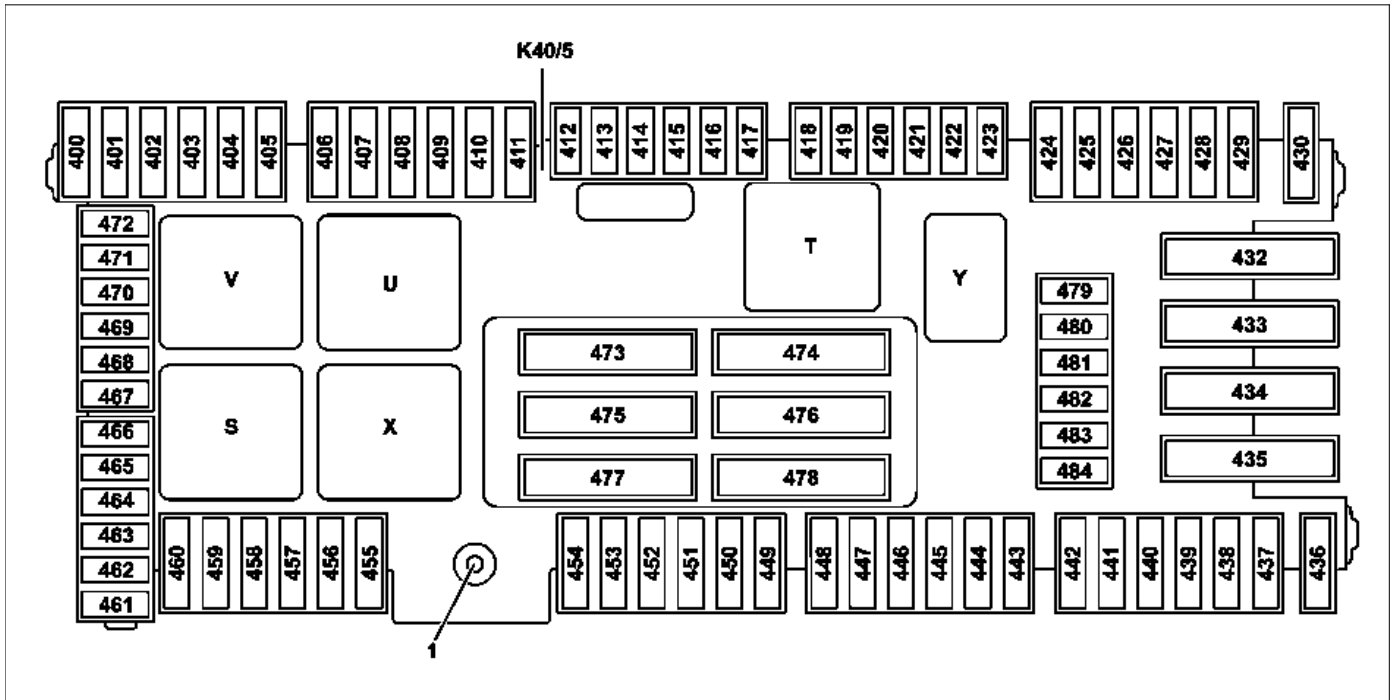

Model 213

P54.15-3685-09

Variant 1

1 Circuit 30 "E1" connection

K40/5 Rear fuse and relay module

P54.15-3783-09

Variant 2

1 Circuit 30 "E1" connection

K40/5 Rear fuse and relay module

P54.15-3686-09

Variant 3

1 Circuit 30 "E1" connection

K40/5 Rear fuse and relay module

i The rear fuse and relay module is installed in three variants, depending on the equipment.

Relay	Designation
S	Spare
T	Rear window heater relay (K40/5kT)
U	2nd seat row cup holder and sockets relay (K40/5kU)
V	Valid with CODE U77 (BlueTEC (SCR) diesel exhaust treatment): AdBlue® relay (K40/5kV)
X	1st seat row/trunk refrigerator box and sockets relay (K40/5kX)
Y	Spare relay (K40/5kY)