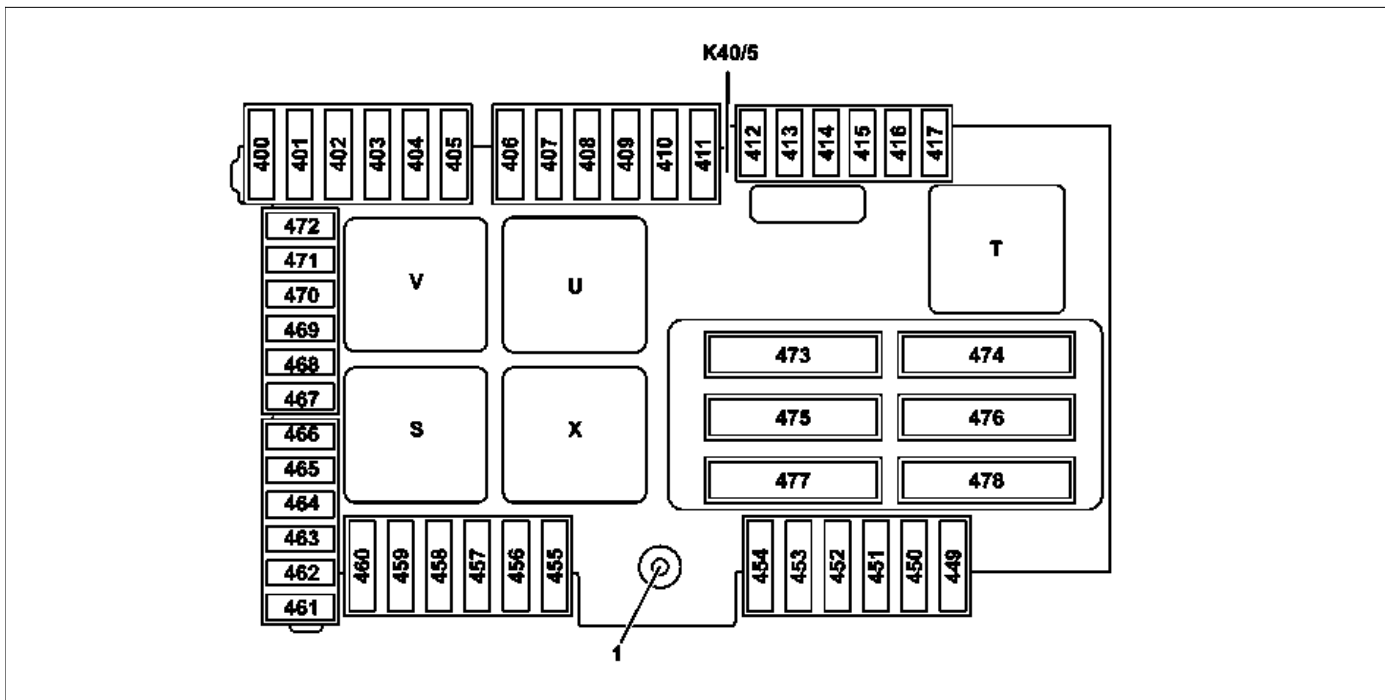

Model 213

P54.15-3685-09

Variant 1

1 Circuit 30 "E1" connection

K40/5 Rear fuse and relay module

P54.15-3783-09

Variant 2

1 Circuit 30 "E1" connection

K40/5 Rear fuse and relay module

P54.15-3686-09

Variant 3

1 Circuit 30 "E1" connection

K40/5 Rear fuse and relay module

i The rear fuse and relay module is installed in three variants, depending on the equipment.