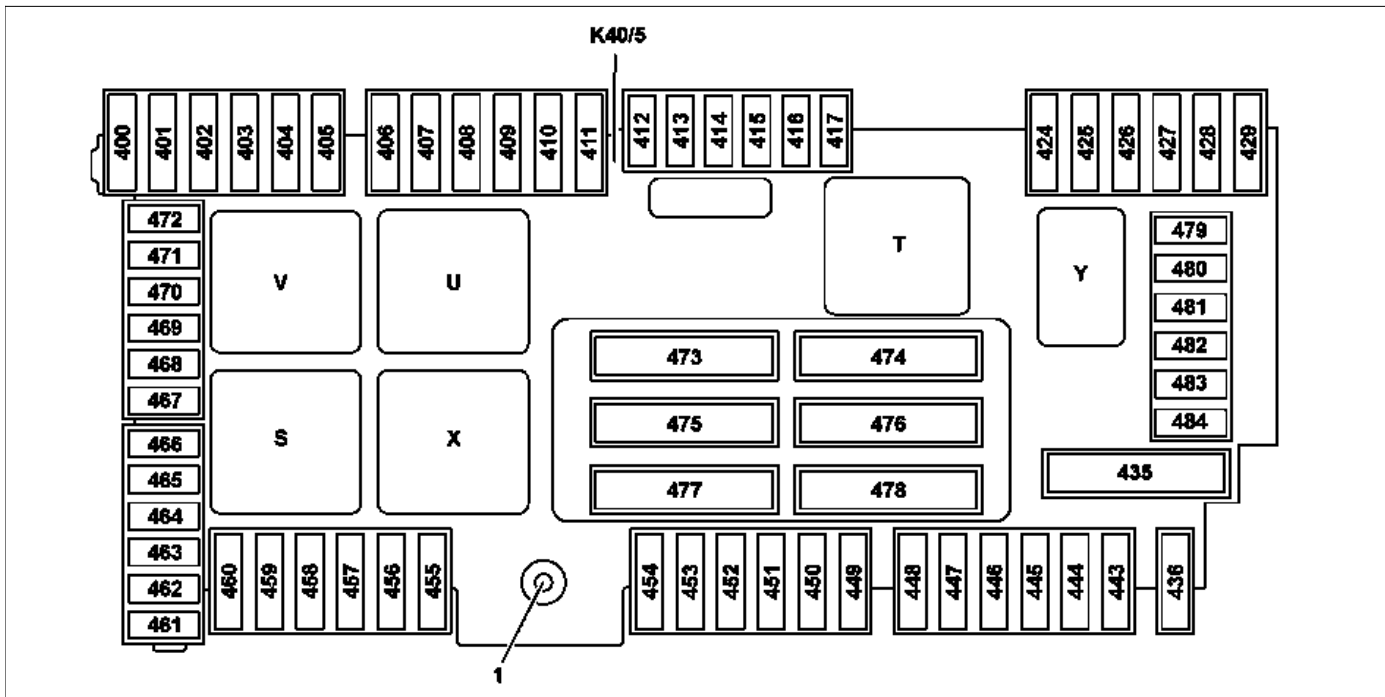

Model 213

P54.15-3685-09

Variant 1

1 Circuit 30 "E1" connection

K40/5 Rear fuse and relay module

P54.15-3783-09

Variant 2

1 Circuit 30 "E1" connection

K40/5 Rear fuse and relay module

P54.15-3686-09

Variant 3

1 Circuit 30 "E1" connection

K40/5 Rear fuse and relay module

i The rear fuse and relay module is installed in three variants, depending on the equipment.

Relay	Designation
S	Spare
T	Rear window heater relay (K40/5kT)
U	2nd seat row cup holder and sockets relay (K40/5kU)
V	Valid with CODE U77 (BlueTEC (SCR) diesel exhaust treatment): AdBlue® relay (K40/5kV)
X	1st seat row/trunk refrigerator box and sockets relay (K40/5kX)
Y	Spare relay (K40/5kY)