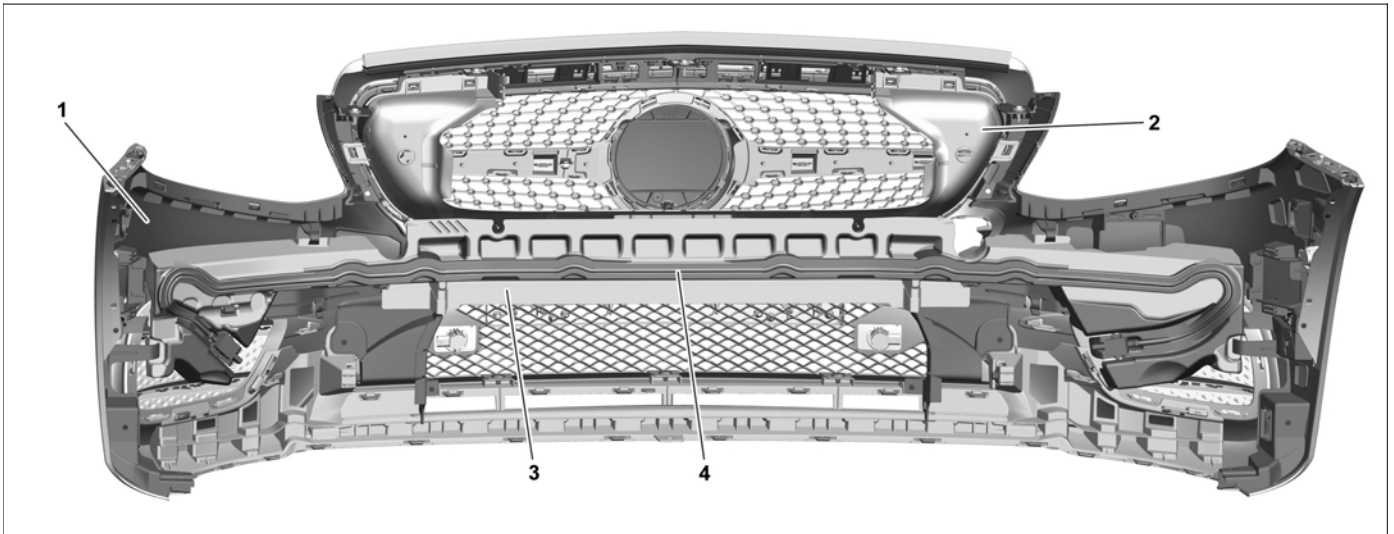

**Model** 205, 213  
except code P23 (EXCLUSIVE exterior)

**Model** 238, 253 (except 253.388/389/988/989)

P88.20-4689-08

1 Front bumper  
2 Radiator trim  
3 Impact absorber  
4 Pedestrian protection sensor

☒ ☒	Remove/install		
1	Remove front bumper (1)	Model 205 except code P23 (EXCLUSIVE exterior) Model 253 (except 253.388/389/988/989) Model 213 except code P23 (EXCLUSIVE exterior) Model 238 (except 238.361/461) except code P31 (AMG Line exterior)	AR88.20-P-2000LW  AR88.20-P-2000LWE
2	Disconnect electrical connectors from pedestrian protection sensor (4)	Model 205, 213 with code U60 (Active Bonnet (Pedestrian protection)) except code P23 (EXCLUSIVE exterior) Model 238 (except 238.361/461) with code U60 (Active Bonnet (Pedestrian protection)) except code P31 (AMG Line exterior) Model 253 (except 253.388/389/988/989) with code U60 (Active Bonnet (Pedestrian protection))	
3	Remove impact absorber (3) Notes on pedestrian protection sensor  General information on the impact absorber	Model 205 with code U60 (Active Bonnet (Pedestrian protection)) except code P23 (EXCLUSIVE exterior) Model 253 (except 253.388/389/988/989) with code U60 (Active Bonnet (Pedestrian protection))	AH91.60-P-0001-01A  AH88.20-P-1000-01A